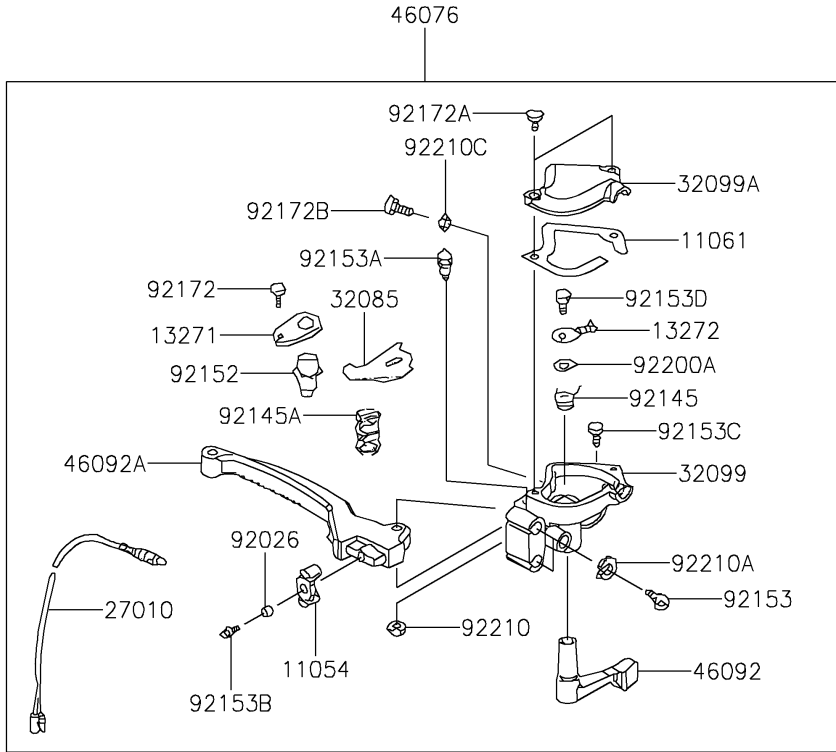

2017 KFX®90 PARTS DIAGRAM

Handlebar

F2310

2017 KFX®90 PARTS LIST

Handlebar

ITEM NAME	PART NUMBER	QUANTITY
BRACKET (Ref # 11054)	11054-Y001	1
GASKET (Ref # 11061)	11061-Y017	1
PLATE (Ref # 13271)	13271-Y008	1
PLATE,CHOKE (Ref # 13272)	13272-Y002	1
COVER-ASSY,HANDLE (Ref # 16146)	16146-Y001	1
SWITCH,STOP (Ref # 27010)	27010-Y003	1
STOPPER (Ref # 32085)	32085-Y001	1
CASE,LWR (Ref # 32099)	32099-Y002	1
CASE,UPP (Ref # 32099A)	32099-Y003	1
HANDLE (Ref # 46003)	46003-Y001	1
HOLDER-HANDLE,UPP,RH (Ref # 46012)	46012-Y001	1
HOLDER-HANDLE,UPP,LH (Ref # 46012A)	46012-Y002	1
HOLDER-HANDLE,LWR (Ref # 46012B)	46012-Y003	2
GRIP,HANDLE (Ref # 46075)	46075-Y002	2
LEVER-ASSY-GRIP,RH (Ref # 46076)	46076-Y001	1
HOUSING-ASSY-CONTROL,LH (Ref # 46091)	46091-Y001	1
LEVER-GRIP,CHOKE (Ref # 46092)	46092-Y001	1
LEVER-GRIP,RH (Ref # 46092A)	46092-Y002	1
CABLE-BRAKE,FR (Ref # 54005)	54005-Y001	2
CABLE-THROTTLE (Ref # 54012)	54012-Y001	1
SPACER (Ref # 92026)	92026-Y007	1
PLUG (Ref # 92066)	92066-Y002	2
BAND (Ref # 92072)	92072-Y001	2
SPRING,RETURN (Ref # 92145)	92145-Y020	1
SPRING (Ref # 92145A)	92145-Y021	1
COLLAR (Ref # 92152)	92152-Y012	1
BOLT (Ref # 92153)	92153-Y002	2
BOLT,6X22 (Ref # 92153A)	92153-Y009	1
BOLT,FLANGE,6X16 (Ref # 92153B)	92153-Y025	1

2017 KFX® 90 PARTS LIST

Handlebar

ITEM NAME	PART NUMBER	QUANTITY
BOLT,SOCKET,6X20 (Ref # 92153C)	92153-Y060	1
BOLT (Ref # 92153D)	92153-Y071	1
BOLT,SOCKET,6X25 (Ref # 92154)	92154-Y146	4
SCREW,PAN,3X8 (Ref # 92172)	92172-Y005	1
SCREW,PAN,4X16 (Ref # 92172A)	92172-Y008	2
SCREW,PAN,5X22 (Ref # 92172B)	92172-Y069	1
WASHER,10MM (Ref # 92200)	92200-Y020	2
WASHER (Ref # 92200A)	92200-Y022	1
NUT,6MM (Ref # 92210)	92210-Y008	1
NUT (Ref # 92210A)	92210-Y015	2
NUT,10MM (Ref # 92210B)	92210-Y034	2
NUT,HEX,5MM (Ref # 92210C)	92210-Y057	1