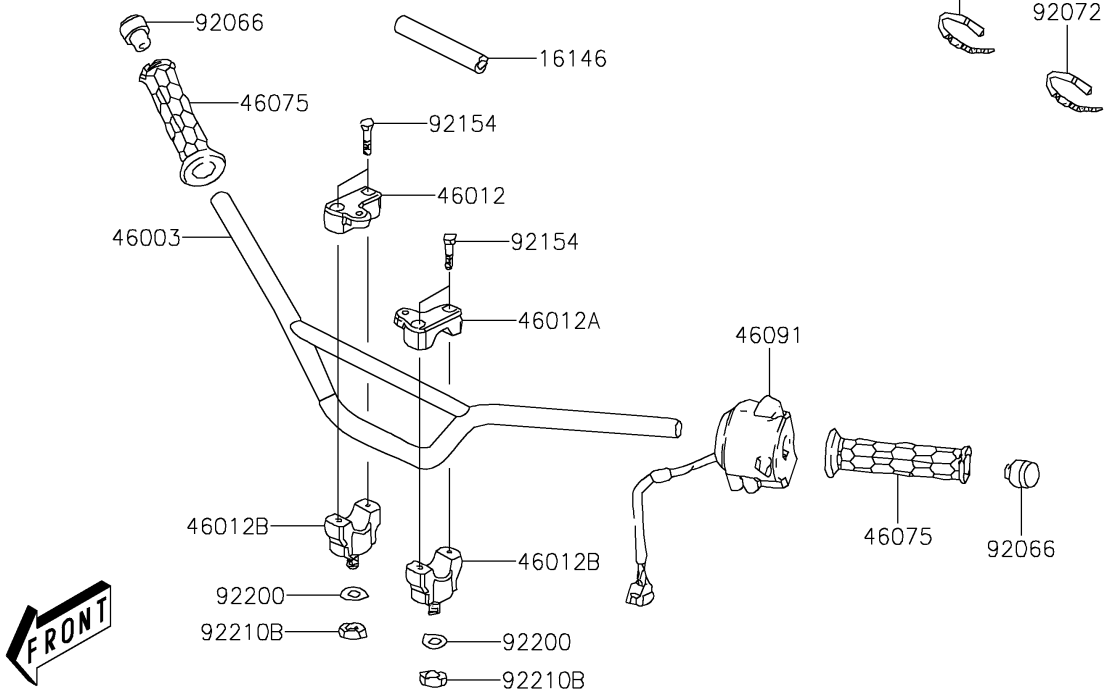

2017 KFX®90 PARTS DIAGRAM

Handlebar

F2310

2017 KFX®90 PARTS LIST

Handlebar

ITEM NAME	PART NUMBER	QUANTITY
BRACKET (Ref # 11054)	11054-Y001	1
GASKET (Ref # 11061)	11061-Y017	1
PLATE (Ref # 13271)	13271-Y008	1
PLATE,CHOKE (Ref # 13272)	13272-Y002	1
COVER-ASSY,HANDLE (Ref # 16146)	16146-Y001	1
SWITCH,STOP (Ref # 27010)	27010-Y003	1
STOPPER (Ref # 32085)	32085-Y001	1
CASE,LWR (Ref # 32099)	32099-Y002	1
CASE,UPP (Ref # 32099A)	32099-Y003	1
HANDLE (Ref # 46003)	46003-Y001	1
HOLDER-HANDLE,UPP,RH (Ref # 46012)	46012-Y001	1
HOLDER-HANDLE,UPP,LH (Ref # 46012A)	46012-Y002	1
HOLDER-HANDLE,LWR (Ref # 46012B)	46012-Y003	2
GRIP,HANDLE (Ref # 46075)	46075-Y002	2
LEVER-ASSY-GRIP,RH (Ref # 46076)	46076-Y001	1
HOUSING-ASSY-CONTROL,LH (Ref # 46091)	46091-Y001	1
LEVER-GRIP,CHOKE (Ref # 46092)	46092-Y001	1
LEVER-GRIP,RH (Ref # 46092A)	46092-Y002	1
CABLE-BRAKE,FR (Ref # 54005)	54005-Y001	2
CABLE-THROTTLE (Ref # 54012)	54012-Y001	1
SPACER (Ref # 92026)	92026-Y007	1
PLUG (Ref # 92066)	92066-Y002	2
BAND (Ref # 92072)	92072-Y001	2
SPRING,RETURN (Ref # 92145)	92145-Y020	1
SPRING (Ref # 92145A)	92145-Y021	1
COLLAR (Ref # 92152)	92152-Y012	1
BOLT (Ref # 92153)	92153-Y002	2
BOLT,6X22 (Ref # 92153A)	92153-Y009	1
BOLT,FLANGE,6X16 (Ref # 92153B)	92153-Y025	1

2017 KFX® 90 PARTS LIST

Handlebar

ITEM NAME	PART NUMBER	QUANTITY
BOLT,SOCKET,6X20 (Ref # 92153C)	92153-Y060	1
BOLT (Ref # 92153D)	92153-Y071	1
BOLT,SOCKET,6X25 (Ref # 92154)	92154-Y146	4
SCREW,PAN,3X8 (Ref # 92172)	92172-Y005	1
SCREW,PAN,4X16 (Ref # 92172A)	92172-Y008	2
SCREW,PAN,5X22 (Ref # 92172B)	92172-Y069	1
WASHER,10MM (Ref # 92200)	92200-Y020	2
WASHER (Ref # 92200A)	92200-Y022	1
NUT,6MM (Ref # 92210)	92210-Y008	1
NUT (Ref # 92210A)	92210-Y015	2
NUT,10MM (Ref # 92210B)	92210-Y034	2
NUT,HEX,5MM (Ref # 92210C)	92210-Y057	1