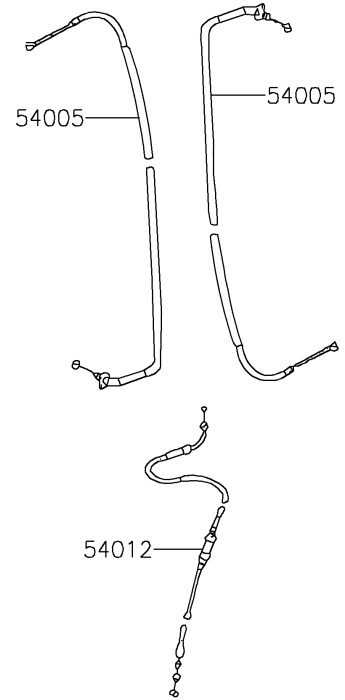

2017 KFX®90 PARTS DIAGRAM

Handlebar

F2310

2017 KFX®90 PARTS LIST

Handlebar

ITEM NAME	PART NUMBER	QUANTITY
BRACKET (Ref # 11054)	11054-Y001	1
GASKET (Ref # 11061)	11061-Y017	1
PLATE (Ref # 13271)	13271-Y008	1
PLATE,CHOKE (Ref # 13272)	13272-Y002	1
COVER-ASSY,HANDLE (Ref # 16146)	16146-Y001	1
SWITCH,STOP (Ref # 27010)	27010-Y003	1
STOPPER (Ref # 32085)	32085-Y001	1
CASE,LWR (Ref # 32099)	32099-Y002	1
CASE,UPP (Ref # 32099A)	32099-Y003	1
HANDLE (Ref # 46003)	46003-Y001	1
HOLDER-HANDLE,UPP,RH (Ref # 46012)	46012-Y001	1
HOLDER-HANDLE,UPP,LH (Ref # 46012A)	46012-Y002	1
HOLDER-HANDLE,LWR (Ref # 46012B)	46012-Y003	2
GRIP,HANDLE (Ref # 46075)	46075-Y002	2
LEVER-ASSY-GRIP,RH (Ref # 46076)	46076-Y001	1
HOUSING-ASSY-CONTROL,LH (Ref # 46091)	46091-Y001	1
LEVER-GRIP,CHOKE (Ref # 46092)	46092-Y001	1
LEVER-GRIP,RH (Ref # 46092A)	46092-Y002	1
CABLE-BRAKE,FR (Ref # 54005)	54005-Y001	2
CABLE-THROTTLE (Ref # 54012)	54012-Y001	1
SPACER (Ref # 92026)	92026-Y007	1
PLUG (Ref # 92066)	92066-Y002	2
BAND (Ref # 92072)	92072-Y001	2
SPRING,RETURN (Ref # 92145)	92145-Y020	1
SPRING (Ref # 92145A)	92145-Y021	1
COLLAR (Ref # 92152)	92152-Y012	1
BOLT (Ref # 92153)	92153-Y002	2
BOLT,6X22 (Ref # 92153A)	92153-Y009	1
BOLT,FLANGE,6X16 (Ref # 92153B)	92153-Y025	1

2017 KFX® 90 PARTS LIST

Handlebar

ITEM NAME	PART NUMBER	QUANTITY
BOLT,SOCKET,6X20 (Ref # 92153C)	92153-Y060	1
BOLT (Ref # 92153D)	92153-Y071	1
BOLT,SOCKET,6X25 (Ref # 92154)	92154-Y146	4
SCREW,PAN,3X8 (Ref # 92172)	92172-Y005	1
SCREW,PAN,4X16 (Ref # 92172A)	92172-Y008	2
SCREW,PAN,5X22 (Ref # 92172B)	92172-Y069	1
WASHER,10MM (Ref # 92200)	92200-Y020	2
WASHER (Ref # 92200A)	92200-Y022	1
NUT,6MM (Ref # 92210)	92210-Y008	1
NUT (Ref # 92210A)	92210-Y015	2
NUT,10MM (Ref # 92210B)	92210-Y034	2
NUT,HEX,5MM (Ref # 92210C)	92210-Y057	1