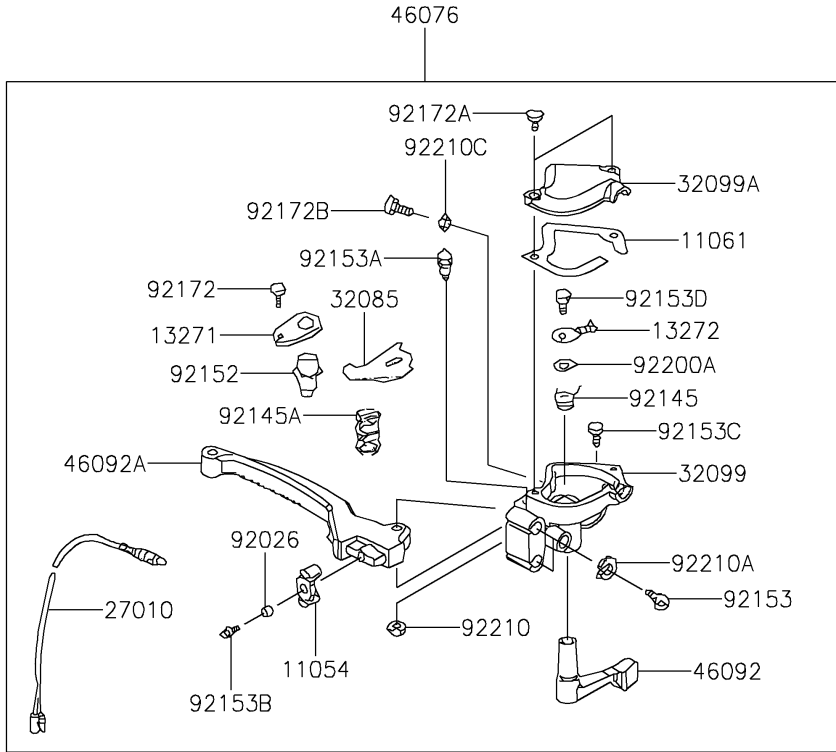

2019 KFX®90 PARTS DIAGRAM

Handlebar

F2310

2019 KFX®90 PARTS LIST

Handlebar

ITEM NAME	PART NUMBER	QUANTITY
BRACKET (Ref # 11054)	11054-Y001	1
GASKET (Ref # 11061)	11061-Y017	1
PLATE (Ref # 13271)	13271-Y008	1
PLATE,CHOKE (Ref # 13272)	13272-Y002	1
COVER-ASSY,HANDLE (Ref # 16146)	16146-Y001	1
SWITCH,STOP (Ref # 27010)	27010-Y003	1
STOPPER (Ref # 32085)	32085-Y001	1
CASE,LWR (Ref # 32099)	32099-Y002	1
CASE,UPP (Ref # 32099A)	32099-Y003	1
HANDLE (Ref # 46003)	46003-Y001	1
HOLDER-HANDLE,UPP,RH (Ref # 46012)	46012-Y001	1
HOLDER-HANDLE,UPP,LH (Ref # 46012A)	46012-Y002	1
HOLDER-HANDLE,LWR (Ref # 46012B)	46012-Y003	2
GRIP,HANDLE (Ref # 46075)	46075-Y002	2
LEVER-ASSY-GRIP,RH (Ref # 46076)	46076-Y001	1
HOUSING-ASSY-CONTROL,LH (Ref # 46091)	46091-Y001	1
LEVER-GRIP,CHOKE (Ref # 46092)	46092-Y001	1
LEVER-GRIP,RH (Ref # 46092A)	46092-Y002	1
CABLE-BRAKE,FR (Ref # 54005)	54005-Y001	2
CABLE-THROTTLE (Ref # 54012)	54012-Y001	1
SPACER (Ref # 92026)	92026-Y007	1
PLUG (Ref # 92066)	92066-Y002	2
BAND (Ref # 92072)	92072-Y001	2
SPRING,RETURN (Ref # 92145)	92145-Y020	1
SPRING (Ref # 92145A)	92145-Y021	1
COLLAR (Ref # 92152)	92152-Y012	1
BOLT (Ref # 92153)	92153-Y002	2
BOLT,6X22 (Ref # 92153A)	92153-Y009	1
BOLT,FLANGE,6X16 (Ref # 92153B)	92153-Y025	1

2019 KFX®90 PARTS LIST

Handlebar

ITEM NAME	PART NUMBER	QUANTITY
BOLT,SOCKET,6X20 (Ref # 92153C)	92153-Y060	1
BOLT (Ref # 92153D)	92153-Y071	1
BOLT,SOCKET,6X25 (Ref # 92154)	92154-Y146	4
SCREW,PAN,3X8 (Ref # 92172)	92172-Y005	1
SCREW,PAN,4X16 (Ref # 92172A)	92172-Y008	2
SCREW,PAN,5X22 (Ref # 92172B)	92172-Y069	1
WASHER,10MM (Ref # 92200)	92200-Y020	2
WASHER (Ref # 92200A)	92200-Y022	1
NUT,6MM (Ref # 92210)	92210-Y008	1
NUT (Ref # 92210A)	92210-Y015	2
NUT,10MM (Ref # 92210B)	92210-Y034	2
NUT,HEX,5MM (Ref # 92210C)	92210-Y057	1