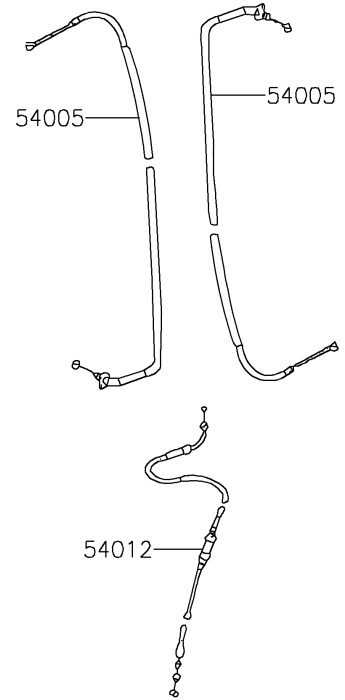

2019 KFX®90 PARTS DIAGRAM

Handlebar

F2310

2019 KFX®90 PARTS LIST

Handlebar

ITEM NAME	PART NUMBER	QUANTITY
BRACKET (Ref # 11054)	11054-Y001	1
GASKET (Ref # 11061)	11061-Y017	1
PLATE (Ref # 13271)	13271-Y008	1
PLATE,CHOKE (Ref # 13272)	13272-Y002	1
COVER-ASSY,HANDLE (Ref # 16146)	16146-Y001	1
SWITCH,STOP (Ref # 27010)	27010-Y003	1
STOPPER (Ref # 32085)	32085-Y001	1
CASE,LWR (Ref # 32099)	32099-Y002	1
CASE,UPP (Ref # 32099A)	32099-Y003	1
HANDLE (Ref # 46003)	46003-Y001	1
HOLDER-HANDLE,UPP,RH (Ref # 46012)	46012-Y001	1
HOLDER-HANDLE,UPP,LH (Ref # 46012A)	46012-Y002	1
HOLDER-HANDLE,LWR (Ref # 46012B)	46012-Y003	2
GRIP,HANDLE (Ref # 46075)	46075-Y002	2
LEVER-ASSY-GRIP,RH (Ref # 46076)	46076-Y001	1
HOUSING-ASSY-CONTROL,LH (Ref # 46091)	46091-Y001	1
LEVER-GRIP,CHOKE (Ref # 46092)	46092-Y001	1
LEVER-GRIP,RH (Ref # 46092A)	46092-Y002	1
CABLE-BRAKE,FR (Ref # 54005)	54005-Y001	2
CABLE-THROTTLE (Ref # 54012)	54012-Y001	1
SPACER (Ref # 92026)	92026-Y007	1
PLUG (Ref # 92066)	92066-Y002	2
BAND (Ref # 92072)	92072-Y001	2
SPRING,RETURN (Ref # 92145)	92145-Y020	1
SPRING (Ref # 92145A)	92145-Y021	1
COLLAR (Ref # 92152)	92152-Y012	1
BOLT (Ref # 92153)	92153-Y002	2
BOLT,6X22 (Ref # 92153A)	92153-Y009	1
BOLT,FLANGE,6X16 (Ref # 92153B)	92153-Y025	1

2019 KFX®90 PARTS LIST

Handlebar

ITEM NAME	PART NUMBER	QUANTITY
BOLT,SOCKET,6X20 (Ref # 92153C)	92153-Y060	1
BOLT (Ref # 92153D)	92153-Y071	1
BOLT,SOCKET,6X25 (Ref # 92154)	92154-Y146	4
SCREW,PAN,3X8 (Ref # 92172)	92172-Y005	1
SCREW,PAN,4X16 (Ref # 92172A)	92172-Y008	2
SCREW,PAN,5X22 (Ref # 92172B)	92172-Y069	1
WASHER,10MM (Ref # 92200)	92200-Y020	2
WASHER (Ref # 92200A)	92200-Y022	1
NUT,6MM (Ref # 92210)	92210-Y008	1
NUT (Ref # 92210A)	92210-Y015	2
NUT,10MM (Ref # 92210B)	92210-Y034	2
NUT,HEX,5MM (Ref # 92210C)	92210-Y057	1