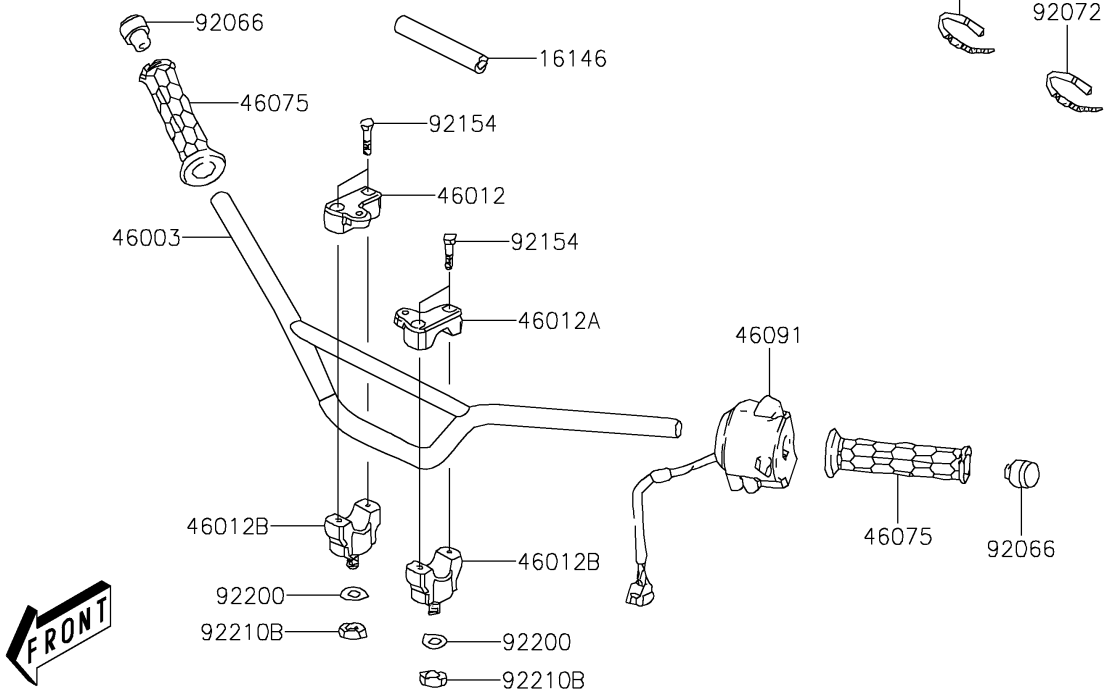

2019 KFX®90 PARTS DIAGRAM

Handlebar

F2310

2019 KFX®90 PARTS LIST

Handlebar

ITEM NAME	PART NUMBER	QUANTITY
BRACKET (Ref # 11054)	11054-Y001	1
GASKET (Ref # 11061)	11061-Y017	1
PLATE (Ref # 13271)	13271-Y008	1
PLATE,CHOKE (Ref # 13272)	13272-Y002	1
COVER-ASSY,HANDLE (Ref # 16146)	16146-Y001	1
SWITCH,STOP (Ref # 27010)	27010-Y003	1
STOPPER (Ref # 32085)	32085-Y001	1
CASE,LWR (Ref # 32099)	32099-Y002	1
CASE,UPP (Ref # 32099A)	32099-Y003	1
HANDLE (Ref # 46003)	46003-Y001	1
HOLDER-HANDLE,UPP,RH (Ref # 46012)	46012-Y001	1
HOLDER-HANDLE,UPP,LH (Ref # 46012A)	46012-Y002	1
HOLDER-HANDLE,LWR (Ref # 46012B)	46012-Y003	2
GRIP,HANDLE (Ref # 46075)	46075-Y002	2
LEVER-ASSY-GRIP,RH (Ref # 46076)	46076-Y001	1
HOUSING-ASSY-CONTROL,LH (Ref # 46091)	46091-Y001	1
LEVER-GRIP,CHOKE (Ref # 46092)	46092-Y001	1
LEVER-GRIP,RH (Ref # 46092A)	46092-Y002	1
CABLE-BRAKE,FR (Ref # 54005)	54005-Y001	2
CABLE-THROTTLE (Ref # 54012)	54012-Y001	1
SPACER (Ref # 92026)	92026-Y007	1
PLUG (Ref # 92066)	92066-Y002	2
BAND (Ref # 92072)	92072-Y001	2
SPRING,RETURN (Ref # 92145)	92145-Y020	1
SPRING (Ref # 92145A)	92145-Y021	1
COLLAR (Ref # 92152)	92152-Y012	1
BOLT (Ref # 92153)	92153-Y002	2
BOLT,6X22 (Ref # 92153A)	92153-Y009	1
BOLT,FLANGE,6X16 (Ref # 92153B)	92153-Y025	1

2019 KFX®90 PARTS LIST

Handlebar

ITEM NAME	PART NUMBER	QUANTITY
BOLT,SOCKET,6X20 (Ref # 92153C)	92153-Y060	1
BOLT (Ref # 92153D)	92153-Y071	1
BOLT,SOCKET,6X25 (Ref # 92154)	92154-Y146	4
SCREW,PAN,3X8 (Ref # 92172)	92172-Y005	1
SCREW,PAN,4X16 (Ref # 92172A)	92172-Y008	2
SCREW,PAN,5X22 (Ref # 92172B)	92172-Y069	1
WASHER,10MM (Ref # 92200)	92200-Y020	2
WASHER (Ref # 92200A)	92200-Y022	1
NUT,6MM (Ref # 92210)	92210-Y008	1
NUT (Ref # 92210A)	92210-Y015	2
NUT,10MM (Ref # 92210B)	92210-Y034	2
NUT,HEX,5MM (Ref # 92210C)	92210-Y057	1