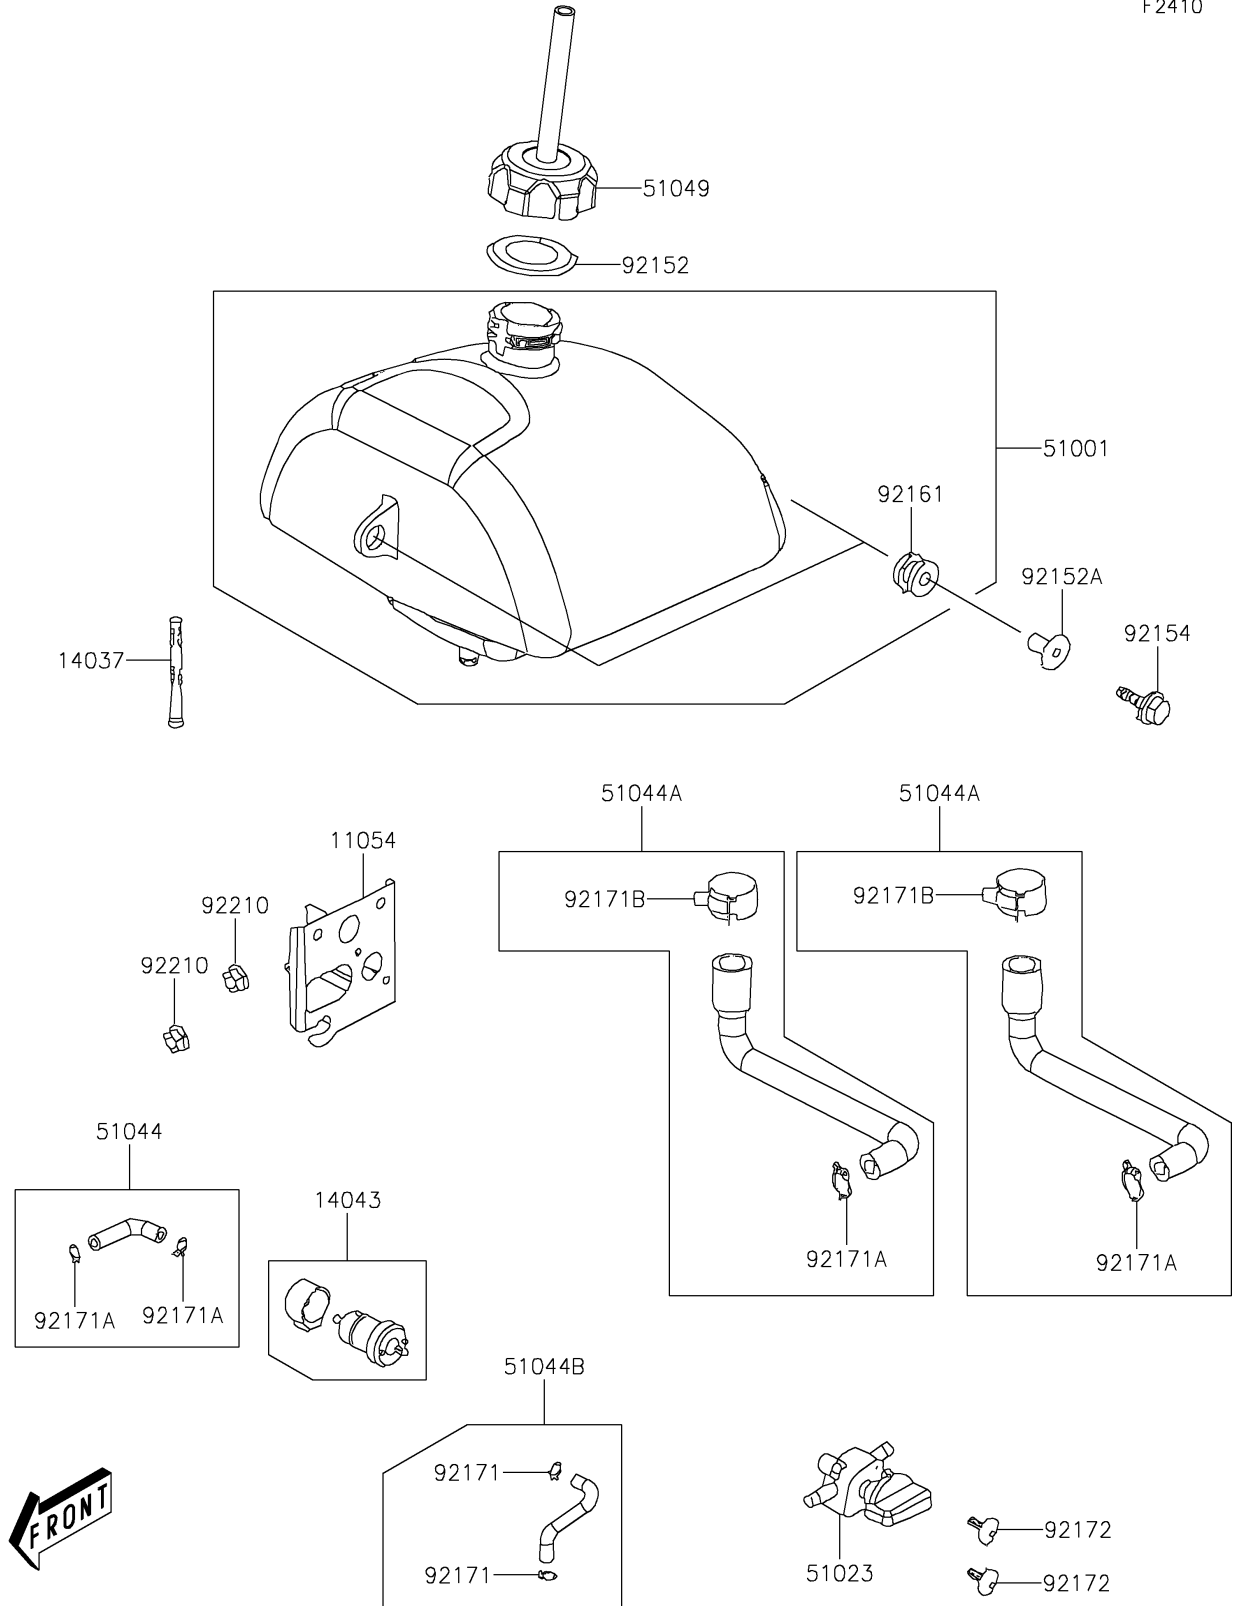

# 2017 KFX®90 PARTS DIAGRAM

Fuel Tank

F2410

## 2017 KFX®90 PARTS LIST

### Fuel Tank

ITEM NAME	PART NUMBER	QUANTITY
BRACKET (Ref # 11054)	11054-Y003	1
SCREEN (Ref # 14037)	14037-Y001	1
FILTER,FUEL (Ref # 14043)	14043-Y002	1
TANK-COMP-FUEL (Ref # 51001)	51001-Y005	1
TAP-ASSY (Ref # 51023)	51023-Y006	1
TUBE-ASSY,FUEL (Ref # 51044)	51044-Y005	1
TUBE-ASSY,FUEL TANK (Ref # 51044A)	51044-Y007	2
TUBE-ASSY,FUEL (Ref # 51044B)	51044-Y008	1
CAP-TANK (Ref # 51049)	51049-Y002	1
COLLAR (Ref # 92152)	92152-Y001	1
COLLAR (Ref # 92152A)	92152-Y013	2
BOLT,6X20 (Ref # 92154)	92154-Y057	2
DAMPER (Ref # 92161)	92161-Y001	2
CLAMP (Ref # 92171)	92171-Y010	2
CLAMP (Ref # 92171A)	92171-Y011	4
CLAMP (Ref # 92171B)	92171-Y013	4
SCREW,5X16 (Ref # 92172)	92172-Y067	2
NUT,6MM (Ref # 92210)	92210-Y027	2