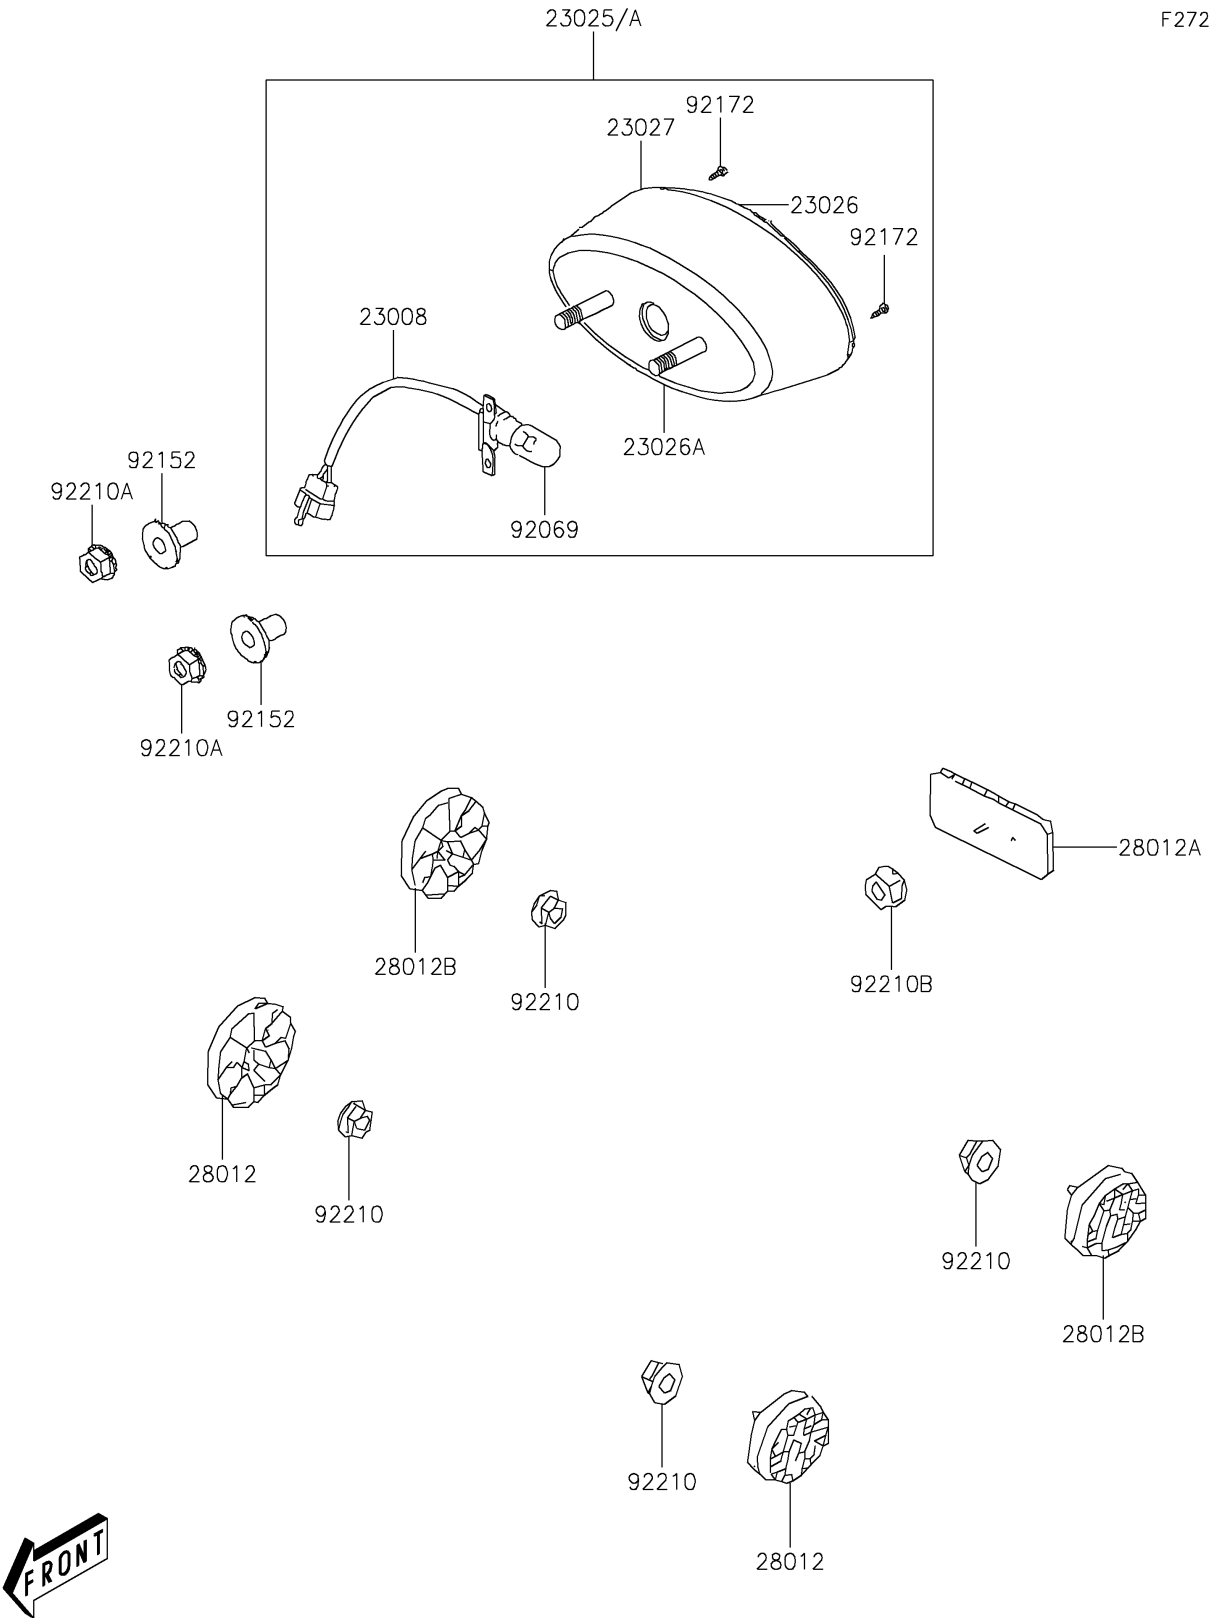

2017 KFX®90 PARTS DIAGRAM

Taillight(s)

F2720

2017 KFX® 90 PARTS LIST

Taillight(s)

ITEM NAME	PART NUMBER	QUANTITY
SOCKET-ASSY,TAIL LAMP (Ref # 23008)	23008-Y002	1
LAMP-TAIL (Ref # 23025)	23025-Y001	1
LENS,TAIL LAMP (Ref # 23026)	23026-Y004	1
LENS,LICENSE (Ref # 23026A)	23026-Y005	1
BODY-COMP-TAIL LAMP (Ref # 23027)	23027-Y001	1
BULB (Ref # 92069)	92069-Y001	1
COLLAR (Ref # 92152)	92152-Y013	2
SCREW,4X16 (Ref # 92172)	92172-Y026	2
NUT,6MM (Ref # 92210A)	92210-Y027	2