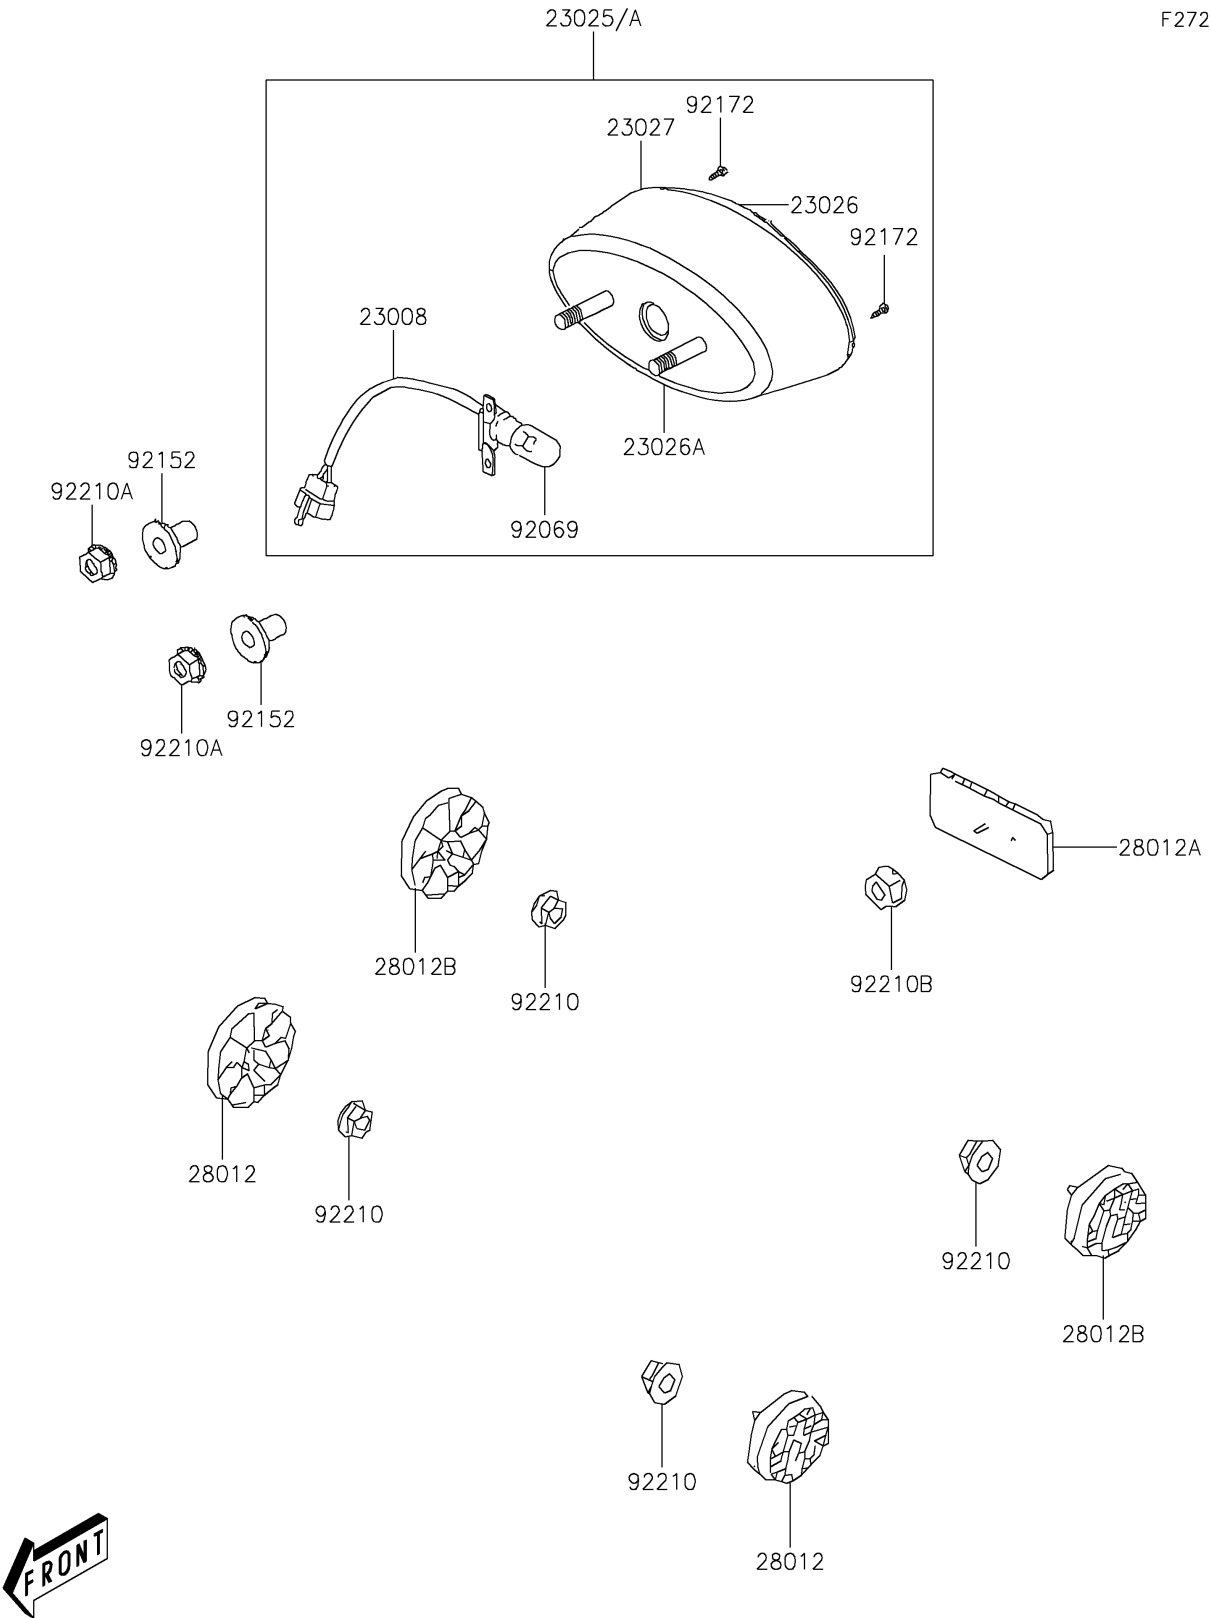

# 2019 KFX®90 PARTS DIAGRAM

Taillight(s)

F2720

## 2019 KFX®90 PARTS LIST

### Taillight(s)

ITEM NAME	PART NUMBER	QUANTITY
SOCKET-ASSY,TAIL LAMP (Ref # 23008)	23008-Y002	1
LAMP-TAIL (Ref # 23025A)	23025-Y002	1
LENS,TAIL LAMP (Ref # 23026)	23026-Y004	1
LENS,LICENSE (Ref # 23026A)	23026-Y005	1
BODY-COMP-TAIL LAMP (Ref # 23027)	23027-Y001	1
REFLECTOR-REFLEX (Ref # 28012)	28012-Y002	2
REFLECTOR-REFLEX (Ref # 28012A)	28012-Y003	1
REFLECTOR-REFLEX (Ref # 28012B)	28012-Y004	2
BULB (Ref # 92069)	92069-Y001	1
COLLAR (Ref # 92152)	92152-Y013	2
SCREW,4X16 (Ref # 92172)	92172-Y026	2
NUT,6MM (Ref # 92210)	92210-Y026	4
NUT,6MM (Ref # 92210A)	92210-Y027	2
NUT,FLANGE,5MM (Ref # 92210B)	92210-Y053	1