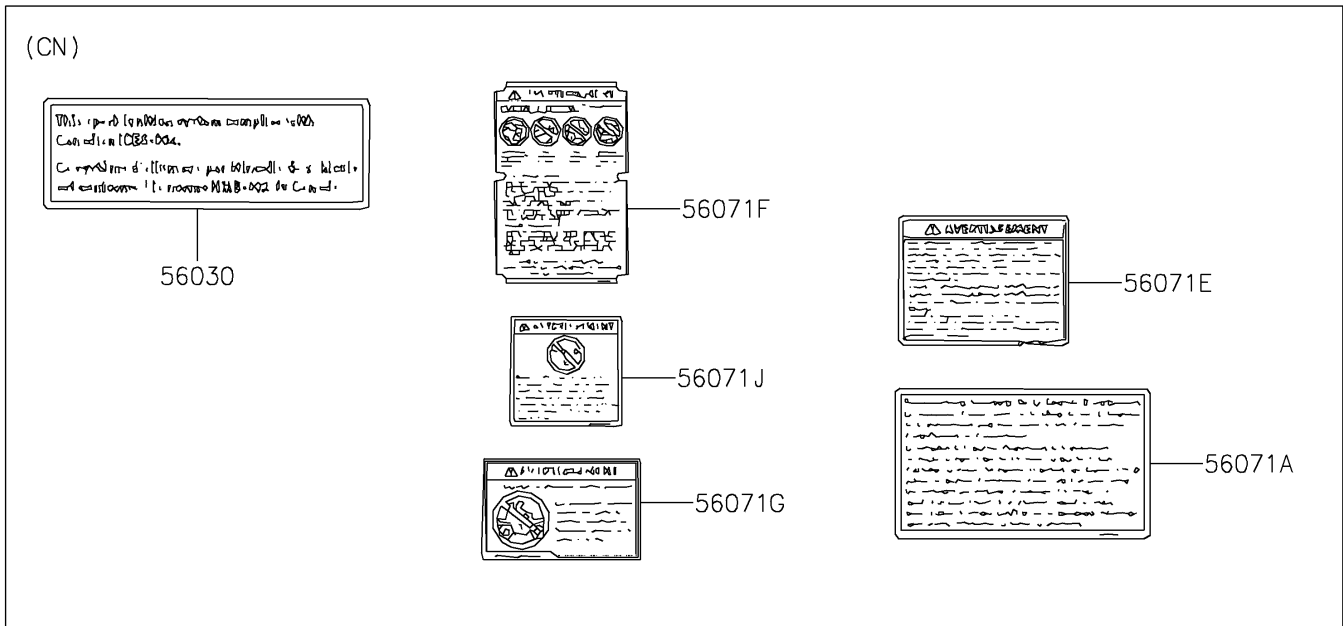

2017 KFX®90 PARTS DIAGRAM

Labels

F2860

56071

56071D

56071B

56071H

56071C

56071I

(CN)

56030

56071F

56071J

56071G

56071E

56071A

2017 KFX®90 PARTS LIST

Labels

ITEM NAME	PART NUMBER	QUANTITY
LABEL,ICES-002 (Ref # 56030)	56030-Y004	1
LABEL-WARNING,DRIVE BELT (Ref # 56071)	56071-Y001	1
LABEL-WARNING (Ref # 56071A)	56071-Y010	1
LABEL-WARNING,OFF ROAD (Ref # 56071B)	56071-Y019	1
LABEL-WARNING,NO PASSENGER (Ref # 56071C)	56071-Y022	1
LABEL-WARNING,TIRE OFF ROAD (Ref # 56071D)	56071-Y023	1
LABEL-WARNING,TIRE OFF ROAD (Ref # 56071E)	56071-Y026	1
LABEL-WARNING,OFF ROAD (Ref # 56071F)	56071-Y027	1
LABEL-WARNING,NO PASSENGER (Ref # 56071G)	56071-Y029	1
LABEL-WARNING,AGE12 (Ref # 56071H)	56071-Y031	1
LABEL-WARNING,TAG OFF ROAD (Ref # 56071I)	56071-Y032	1
LABEL-WARNING,AGE12 (Ref # 56071J)	56071-Y033	1