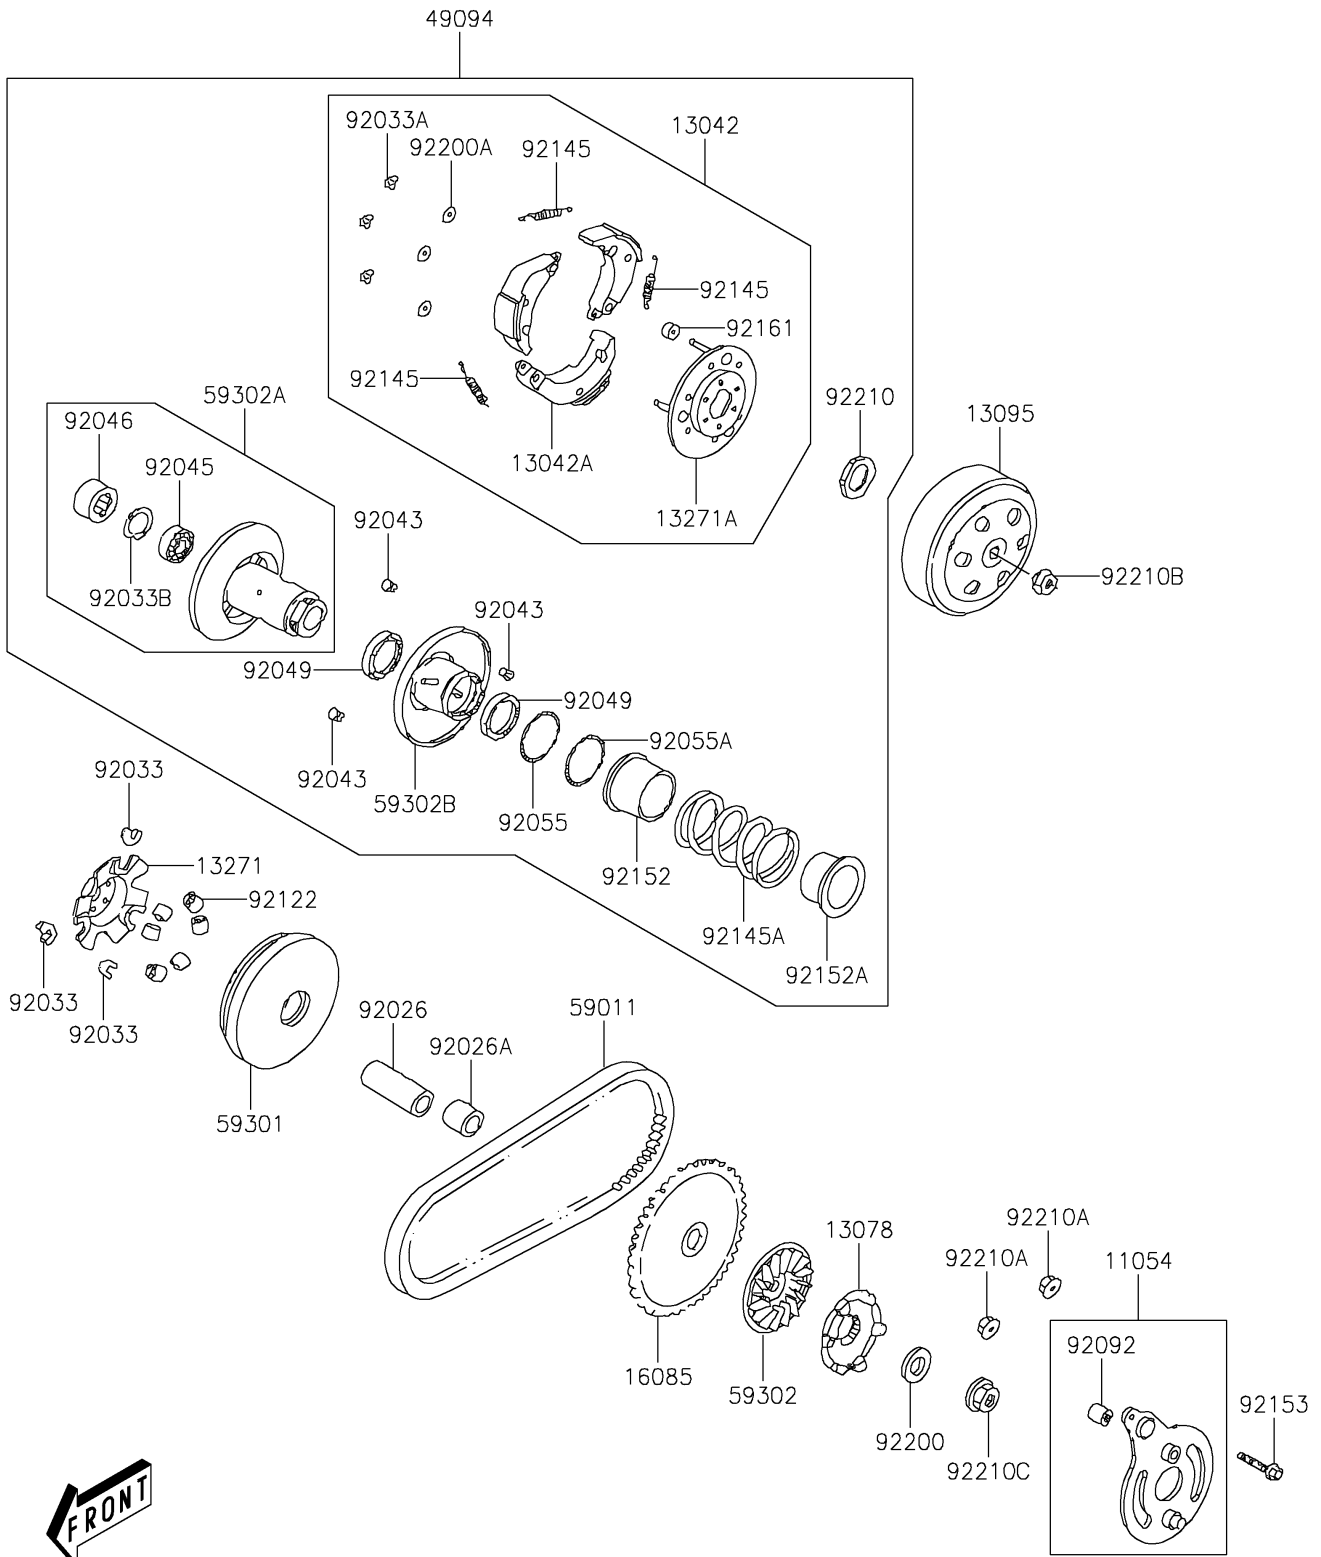

# 2020 KFX®50 PARTS DIAGRAM

Belt Converter

E1390

## 2020 KFX®50 PARTS LIST

### Belt Converter

ITEM NAME	PART NUMBER	QUANTITY
BRACKET,ENG HANGER (Ref # 11054)	11054-Y006	1
WEIGHT,ASSY (Ref # 13042)	13042-Y001	1
WEIGHT,CLUTCH (Ref # 13042A)	13042-Y003	3
RATCHET,KICK STARTER (Ref # 13078)	13078-Y001	1
HOUSING-COMP-CLUTCH (Ref # 13095)	13095-Y001	1
PLATE,MOVABLE DRIVE (Ref # 13271)	13271-Y004	1
PLATE,DRIVE COMP (Ref # 13271A)	13271-Y005	1
GEAR (Ref # 16085)	16085-Y003	1
CONVERTER-ASSY-DRIVEN (Ref # 49094)	49094-Y002	1
BELT,DRIVE (Ref # 59011)	59011-Y001	1
SHEAVE-MOVABLE (Ref # 59301)	59301-Y001	1
SHEAVE-COMP,FIEXED DRIVE (Ref # 59302)	59302-Y002	1
SHEAVE-COMP,FIXED (Ref # 59302A)	59302-Y003	1
SHEAVE-COMP,MOVABLE (Ref # 59302B)	59302-Y005	1
SPACER (Ref # 92026)	92026-Y001	1
SPACER (Ref # 92026A)	92026-Y003	1
RING-SNAP (Ref # 92033)	92033-Y005	3
RING-SNAP,6MM (Ref # 92033A)	92033-Y007	3
RING-SNAP (Ref # 92033B)	92033-Y013	1
PIN,GUIDE (Ref # 92043)	92043-Y003	3
BEARING-BALL,6901U (Ref # 92045)	92045-Y001	1
BEARING-NEEDLE,17X25X18 (Ref # 92046)	92046-Y001	1
SEAL-OIL,34X39X3 (Ref # 92049)	92049-Y007	2
RING-O,36X1.5 (Ref # 92055)	92055-Y004	1
RING-O,39.8X2.2 (Ref # 92055A)	92055-Y006	1
BUSHING-RUBBER (Ref # 92092)	92092-Y002	1
ROLLER (Ref # 92122)	92122-Y002	6
SPRING,CLUTCH (Ref # 92145)	92145-Y006	3
SPRING (Ref # 92145A)	92145-Y008	1

### Belt Converter

ITEM NAME	PART NUMBER	QUANTITY
COLLAR,SEAL (Ref # 92152)	92152-Y002	1
COLLAR,SPRING (Ref # 92152A)	92152-Y004	1
BOLT,FLANGE,8X50 (Ref # 92153)	92153-Y037	1
DAMPER (Ref # 92161)	92161-Y002	3
WASHER,12MM (Ref # 92200)	92200-Y003	1
WASHER,6MM (Ref # 92200A)	92200-Y005	3
NUT,28MM (Ref # 92210)	92210-Y002	1
NUT,8MM (Ref # 92210A)	92210-Y013	2
NUT,FLANGE,10MM (Ref # 92210B)	92210-Y058	1
NUT,12MM (Ref # 92210C)	92210-Y077	1