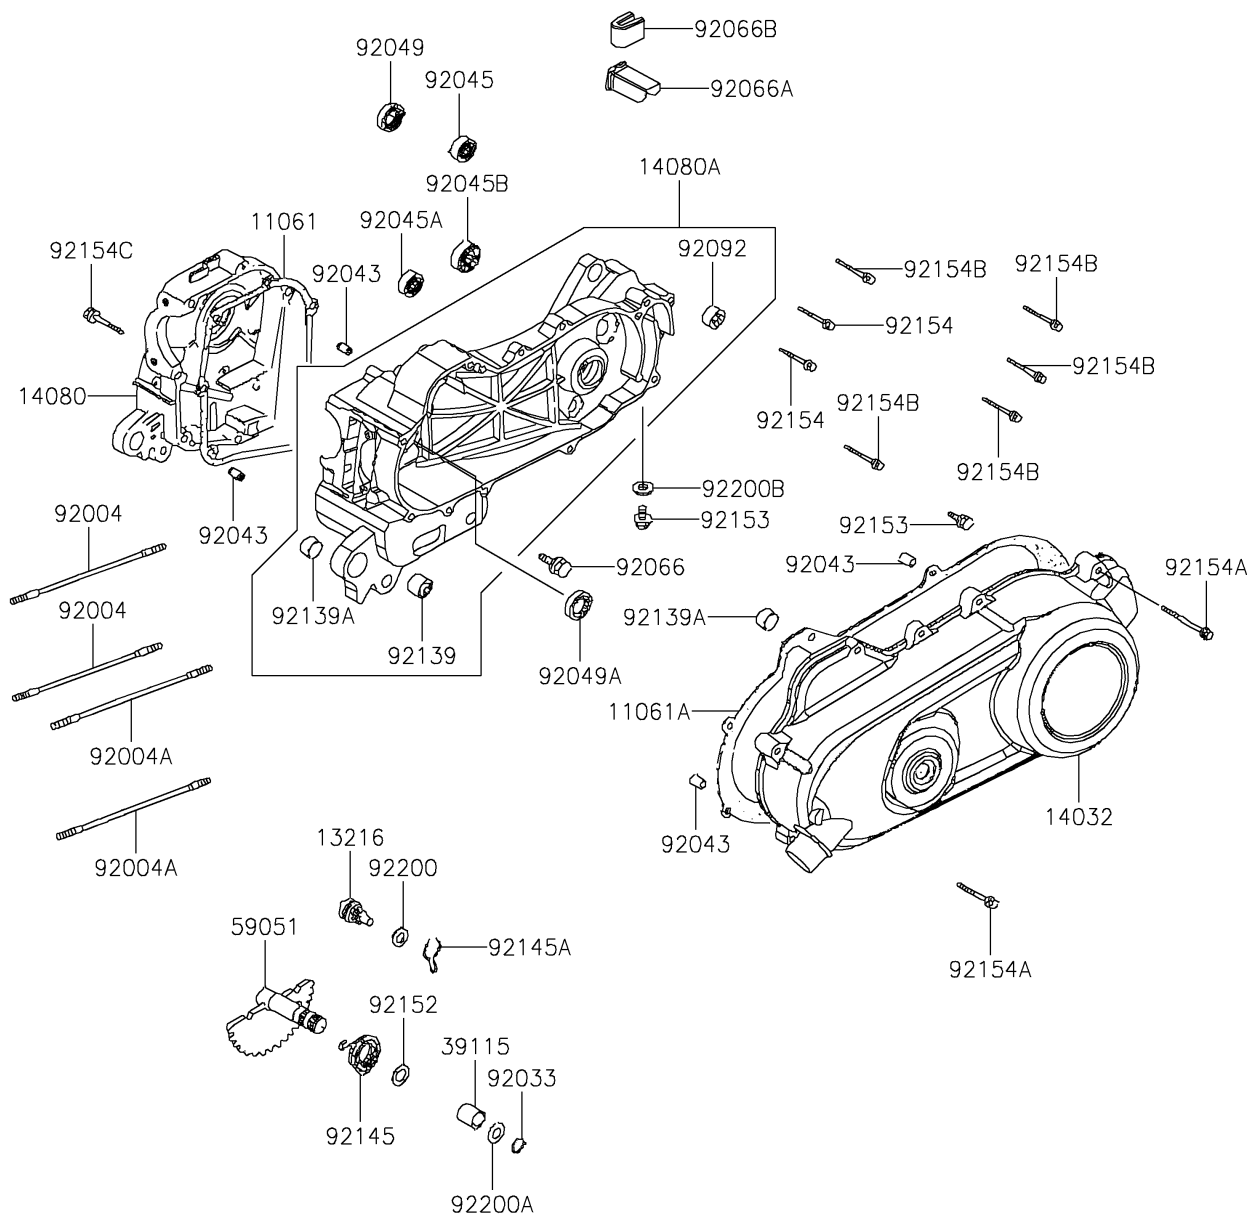

2017 KFX® 50 PARTS DIAGRAM

Crankcase

E1411

2017 KFX® 50 PARTS LIST

Crankcase

ITEM NAME	PART NUMBER	QUANTITY
GASKET,CRANK CASE (Ref # 11061)	11061-Y002	1
GASKET,CLUTCH COVER (Ref # 11061A)	11061-Y006	1
GEAR-COMP,KICK DRIVEN (Ref # 13216)	13216-Y001	1
COVER-CLUTCH,BLACK (Ref # 14032)	14032-Y001-931	1
CRANKCASE,RH (Ref # 14080)	14080-Y002	1
CRANKCASE,LH (Ref # 14080A)	14080-Y004	1
SHAFT-IDLER,KICK (Ref # 39115)	39115-Y001	1
GEAR-SPUR,KICK STARTER (Ref # 59051)	59051-Y001	1
STUD,7X168 (Ref # 92004)	92004-Y001	2
STUD,7X176 (Ref # 92004A)	92004-Y003	2
RING-SNAP (Ref # 92033)	92033-Y012	1
PIN,8X14 (Ref # 92043)	92043-Y012	4
BEARING-BALL,6201 (Ref # 92045)	92045-Y002	1
BEARING-BALL,6203 (Ref # 92045A)	92045-Y003	1
BEARING-BALL,6203 (Ref # 92045B)	92045-Y006	1
SEAL-OIL,17X30X6 (Ref # 92049)	92049-Y006	1
SEAL-OIL,19.8X30X5 (Ref # 92049A)	92049-Y041	1
PLUG,DRAIN (Ref # 92066)	92066-Y003	1
PLUG (Ref # 92066A)	92066-Y004	1
PLUG (Ref # 92066B)	92066-Y006	1
BUSHING-RUBBER (Ref # 92092)	92092-Y002	1
BUSHING (Ref # 92139)	92139-Y001	1
BUSHING (Ref # 92139A)	92139-Y002	2
SPRING (Ref # 92145)	92145-Y001	1
SPRING,KICK DRIVEN GEAR (Ref # 92145A)	92145-Y011	1
COLLAR (Ref # 92152)	92152-Y006	1
BOLT,FLANGE,8X12 (Ref # 92153)	92153-Y031	2
BOLT,FLANGE,8X35 (Ref # 92154)	92154-Y021	2
BOLT,FLANGE,6X35 (Ref # 92154A)	92154-Y069	8

2017 KFX®50 PARTS LIST

Crankcase

ITEM NAME	PART NUMBER	QUANTITY
BOLT,FLANGE,8X40 (Ref # 92154B)	92154-Y113	5
BOLT,FLANGE,6X45 (Ref # 92154C)	92154-Y135	1
WASHER,10MM (Ref # 92200)	92200-Y002	1
WASHER (Ref # 92200A)	92200-Y008	1
WASHER,8MM (Ref # 92200B)	92200-Y010	1