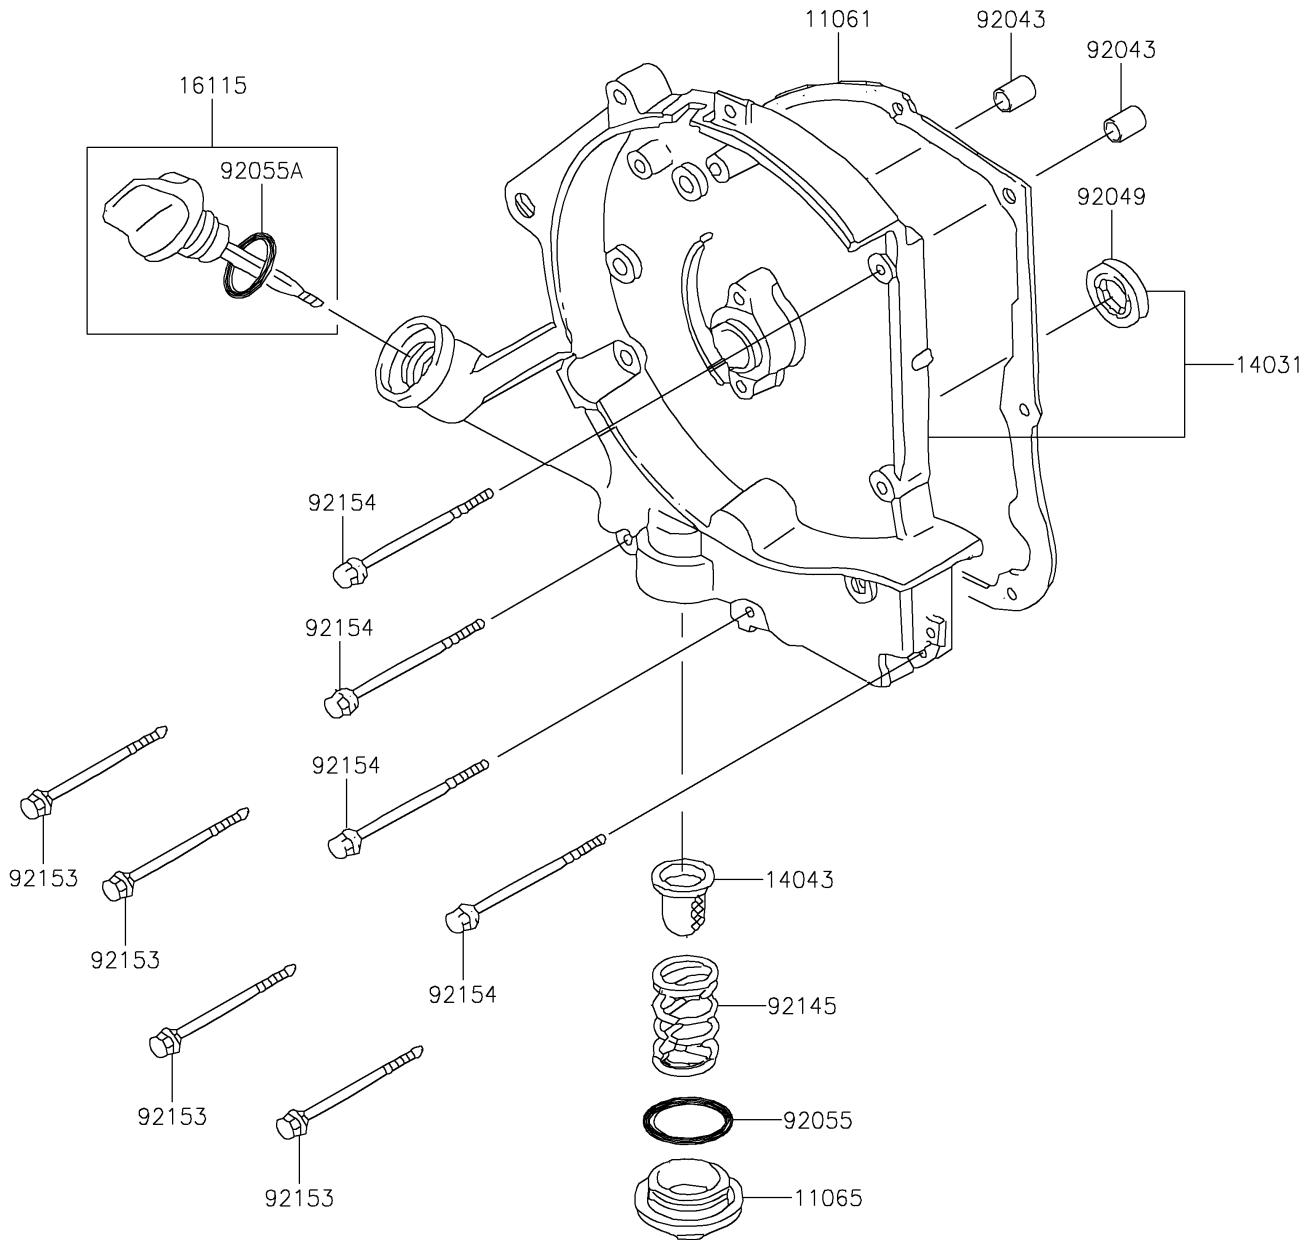

2017 KFX®50 PARTS DIAGRAM

Engine Cover(s)

E1431

2017 KFX® 50 PARTS LIST

Engine Cover(s)

ITEM NAME	PART NUMBER	QUANTITY
GASKET,GENERATOR (Ref # 11061)	11061-Y004	1
CAP (Ref # 11065)	11065-Y006	1
COVER-GENERATOR (Ref # 14031)	14031-Y002	1
FILTER,OIL (Ref # 14043)	14043-Y001	1
CAP-OIL FILLER (Ref # 16115)	16115-Y001	1
PIN,8X14 (Ref # 92043)	92043-Y012	2
SEAL-OIL,16.4X30X5 (Ref # 92049)	92049-Y002	1
RING-O,30.8MM (Ref # 92055)	92055-Y005	1
RING-O,18X3 (Ref # 92055A)	92055-Y011	1
SPRING (Ref # 92145)	92145-Y005	1
BOLT,FLANGE,6X85 (Ref # 92153)	92153-Y055	4
BOLT,FLANGE,6X100 (Ref # 92154)	92154-Y144	4