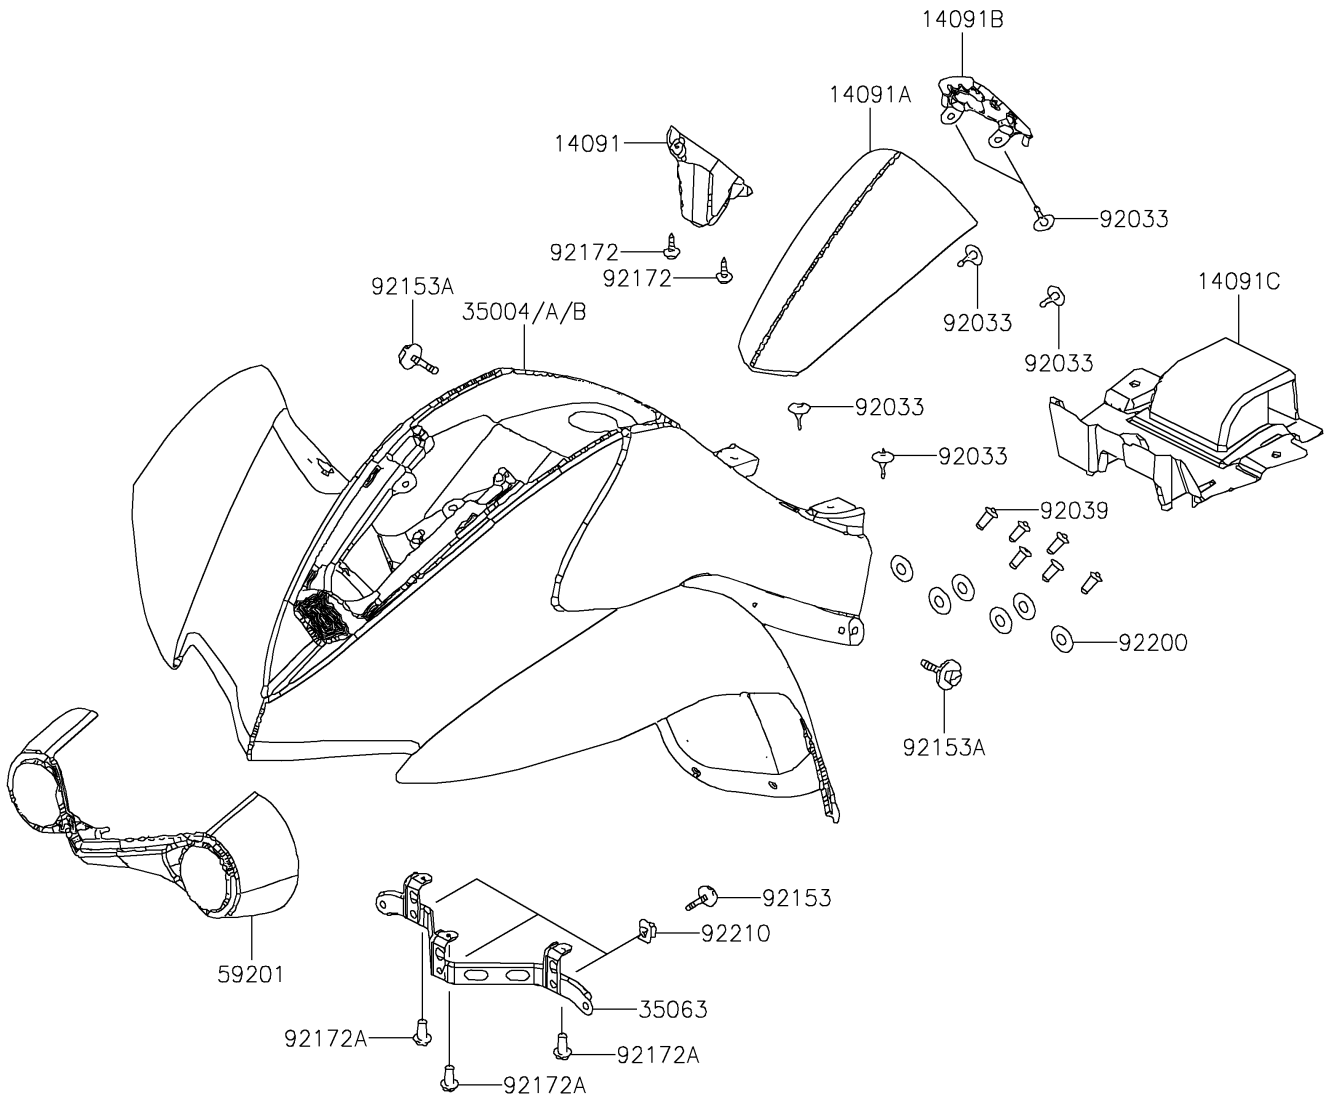

2020 KFX®50 PARTS DIAGRAM

Front Fender(s)

F2171

2020 KFX®50 PARTS LIST

Front Fender(s)

ITEM NAME	PART NUMBER	QUANTITY
COVER,MAIN SWITCH,BLACK (Ref # 14091)	14091-Y006-933	1
COVER,FRONT,B.WHITE (Ref # 14091A)	14091-Y007-932	1
COVER,CENTER,BLACK (Ref # 14091B)	14091-Y008-933	1
COVER,INNER,BLACK (Ref # 14091C)	14091-Y013-933	1
FENDER-FRONT,V.BLUE (Ref # 35004B)	35004-Y001-948	1
STAY,FRONT FENDER (Ref # 35063)	35063-Y003	1
BUMPER,FRONT,BLACK (Ref # 59201)	59201-Y001-933	1
RIVET (Ref # 92033)	92033-Y010	6
RIVET,3.2X9.8 (Ref # 92039)	92039-Y001	6
BOLT,5X16 (Ref # 92153)	92153-Y013	3
BOLT,6X16 (Ref # 92153A)	92153-Y018	4
SCREW,4X12 (Ref # 92172)	92172-Y019	2
SCREW,TAPPING,5X16 (Ref # 92172A)	92172-Y020	3
WASHER,3MM (Ref # 92200)	92200-Y017	6
NUT,5MM (Ref # 92210)	92210-Y016	3