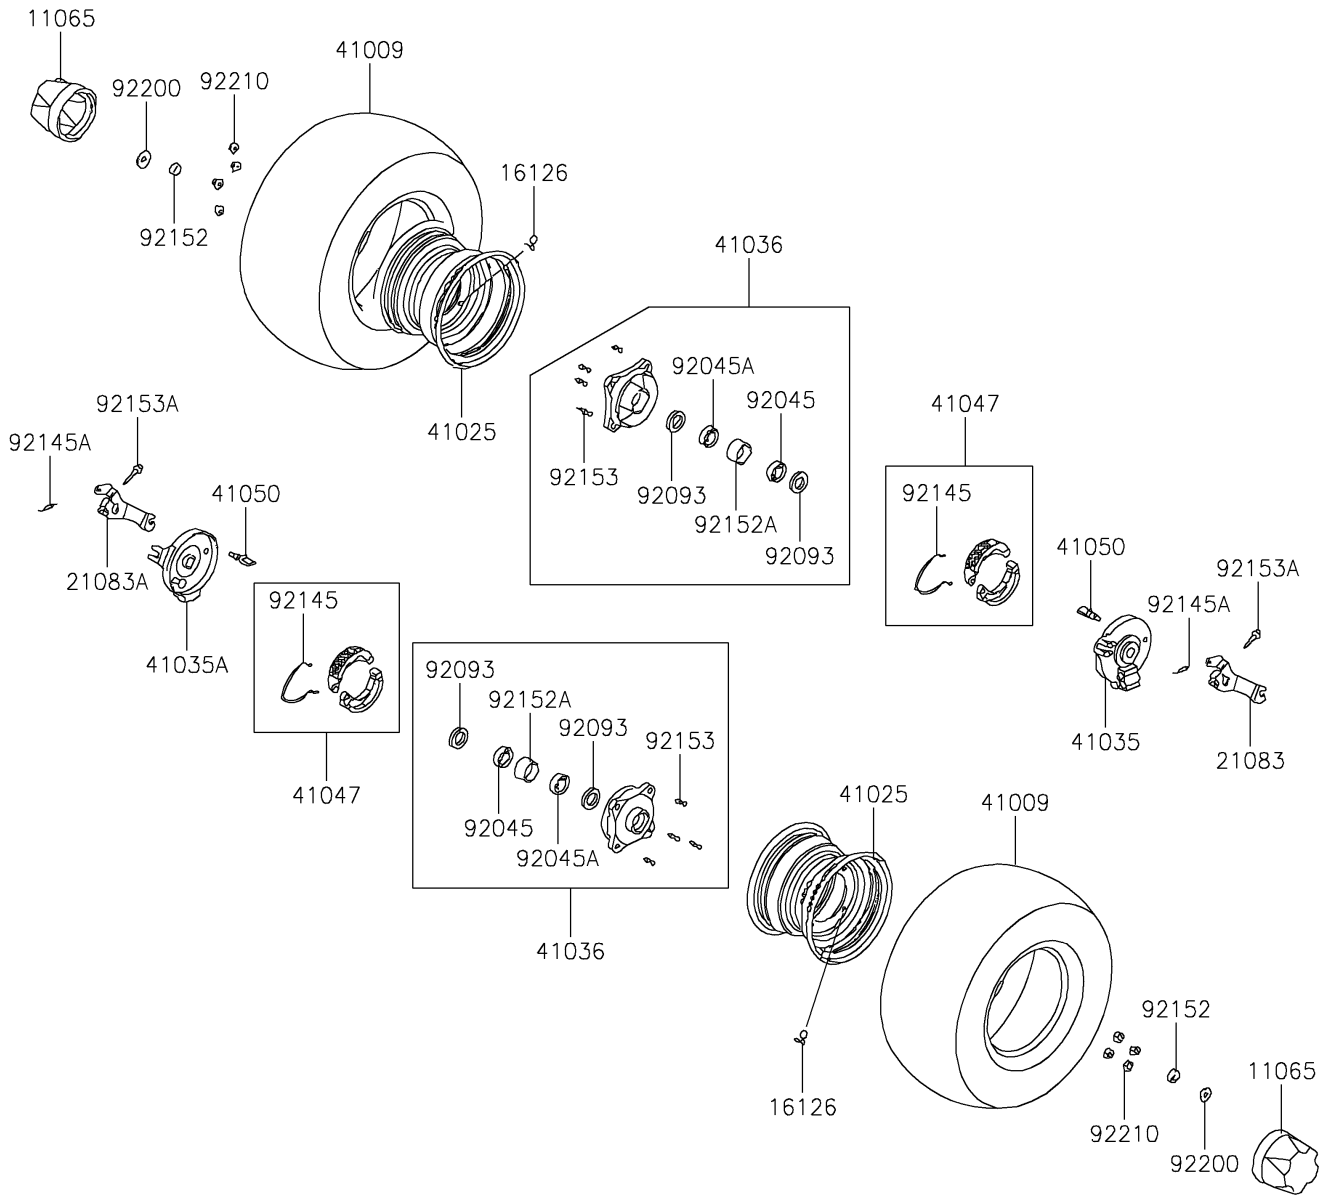

2020 KFX®50 PARTS DIAGRAM

Front Hub

F2230

2020 KFX®50 PARTS LIST

Front Hub

ITEM NAME	PART NUMBER	QUANTITY
CAP,WHEEL (Ref # 11065)	11065-Y002	2
VALVE,RIM (Ref # 16126)	16126-Y001	2
ARM,BRAKE,RH (Ref # 21083)	21083-Y001	1
ARM,BRAKE,LH (Ref # 21083A)	21083-Y002	1
TIRE (Ref # 41009)	41009-Y002	2
RIM,BLACK (Ref # 41025)	41025-Y002-935	2
PANEL-ASSY-BRAKE,FR,RH,SILVER (Ref # 41035)	41035-Y001-934	1
PANEL-ASSY-BRAKE,FR,LH,SILVER (Ref # 41035A)	41035-Y002-934	1
HUB-ASSY,FR,BLACK (Ref # 41036)	41036-Y002-935	2
SHOE-ASSY-BRAKE,FR (Ref # 41047)	41047-Y001	2
CAM-BRAKE (Ref # 41050)	41050-Y001	2
BEARING-BALL,6002 (Ref # 92045)	92045-Y010	2
BEARING-BALL,6003 (Ref # 92045A)	92045-Y011	2
SEAL,22X35X7 (Ref # 92093)	92093-Y008	4
SPRING,BRAKE SHOE (Ref # 92145)	92145-Y013	2
SPRING,RETURN (Ref # 92145A)	92145-Y014	2
COLLAR (Ref # 92152)	92152-Y008	2
COLLAR (Ref # 92152A)	92152-Y009	2
BOLT,STUD,10X17 (Ref # 92153)	92153-Y017	8
BOLT,FLANGE,5X24 (Ref # 92153A)	92153-Y021	2
WASHER,12MM (Ref # 92200)	92200-Y011	2
NUT,10MM (Ref # 92210)	92210-Y010	8