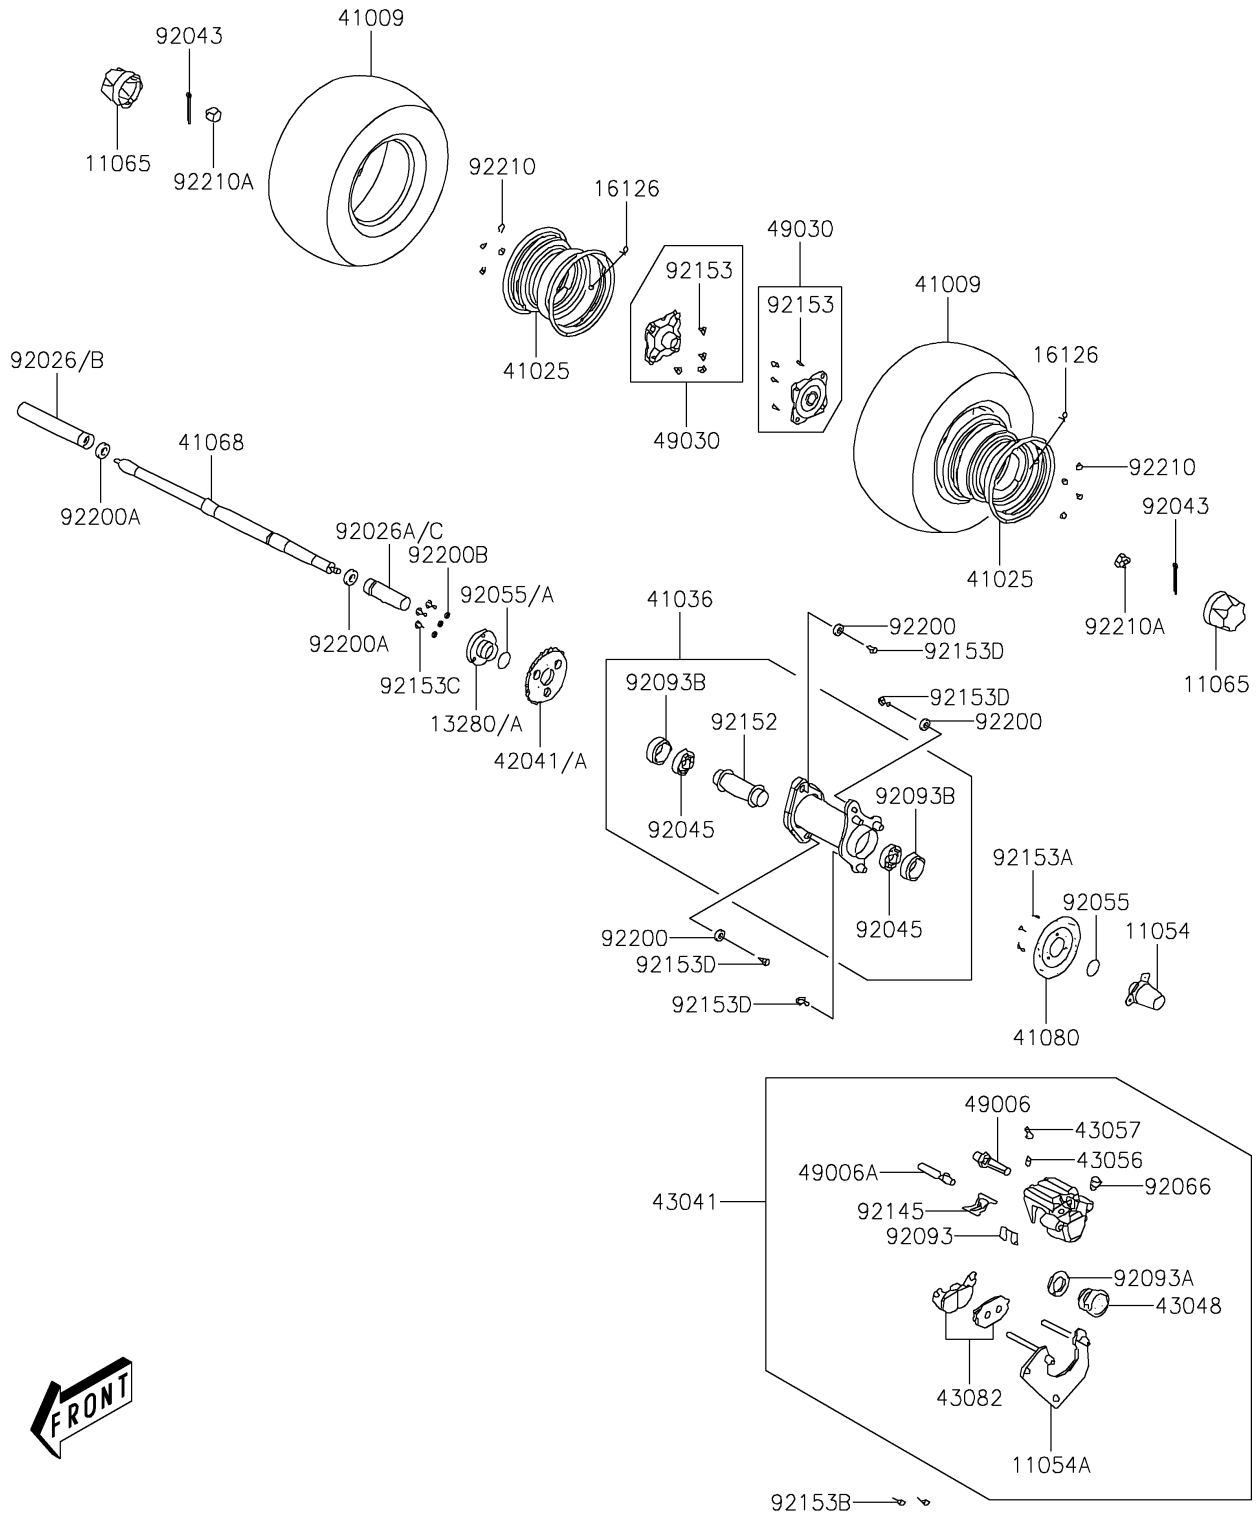

2017 KFX®50 PARTS DIAGRAM

Rear Hub

F2240

2017 KFX®50 PARTS LIST

Rear Hub

ITEM NAME	PART NUMBER	QUANTITY
BRACKET,BRAKE DISK (Ref # 11054)	11054-Y005	1
BRACKET (Ref # 11054A)	11054-Y008	1
CAP,WHEEL (Ref # 11065)	11065-Y002	2
HOLDER,SPROCKET (Ref # 13280)	13280-Y004	1
HOLDER,SPROCKET (Ref # 13280A)	13280-Y010	1
VALVE,RIM (Ref # 16126)	16126-Y001	2
TIRE (Ref # 41009)	41009-Y002	2
RIM,BLACK (Ref # 41025)	41025-Y002-935	2
HUB-ASSY,RR,BLACK (Ref # 41036)	41036-Y001-935	1
AXLE,RR (Ref # 41068)	41068-Y001	1
DISC,RR (Ref # 41080)	41080-Y001	1
SPROCKET-HUB (Ref # 42041)	42041-Y001	1
SPROCKET-HUB (Ref # 42041A)	42041-Y002	1
CALIPER-ASSY,RR (Ref # 43041)	43041-Y001	1
PISTON-CALIPER (Ref # 43048)	43048-Y001	1
BREATHER-BRAKE (Ref # 43056)	43056-Y001	1
CAP-BREATHER (Ref # 43057)	43057-Y001	1
PAD-ASSY-BRAKE (Ref # 43082)	43082-Y001	1
BOOT (Ref # 49006)	49006-Y001	1
BOOT (Ref # 49006A)	49006-Y002	1
HUB,RR (Ref # 49030)	49030-Y001	2
SPACER,REAR AXLE,RH (Ref # 92026)	92026-Y005	1
SPACER,REAR AXLE,LH (Ref # 92026A)	92026-Y006	1
SPACER,REAR AXLE,RH (Ref # 92026B)	92026-Y008	1
SPACER,REAR AXLE,LH (Ref # 92026C)	92026-Y009	1
PIN,3X25 (Ref # 92043)	92043-Y011	2
BEARING-BALL,6006 (Ref # 92045)	92045-Y008	2
RING-O,30MM (Ref # 92055)	92055-Y015	2
PLUG (Ref # 92066)	92066-Y001	1

2017 KFX®50 PARTS LIST

Rear Hub

ITEM NAME	PART NUMBER	QUANTITY
SEAL,DUST (Ref # 92093)	92093-Y005	1
SEAL,PISTON (Ref # 92093A)	92093-Y006	1
SEAL,DUST (Ref # 92093B)	92093-Y009	2
SPRING,PAD (Ref # 92145)	92145-Y012	1
COLLAR (Ref # 92152)	92152-Y007	1
BOLT (Ref # 92153)	92153-Y005	8
BOLT (Ref # 92153A)	92153-Y007	3
BOLT,FLANGE,8X28 (Ref # 92153B)	92153-Y012	2
BOLT,FLANGE,8X20 (Ref # 92153C)	92153-Y033	3
BOLT,FLANGE,12X28 (Ref # 92153D)	92153-Y044	4
WASHER,12.2X28X4 (Ref # 92200)	92200-Y012	3
WASHER,14MM (Ref # 92200A)	92200-Y014	2
WASHER,8MM (Ref # 92200B)	92200-Y048	3
NUT,10MM (Ref # 92210)	92210-Y010	8
NUT,14MM (Ref # 92210A)	92210-Y025	2