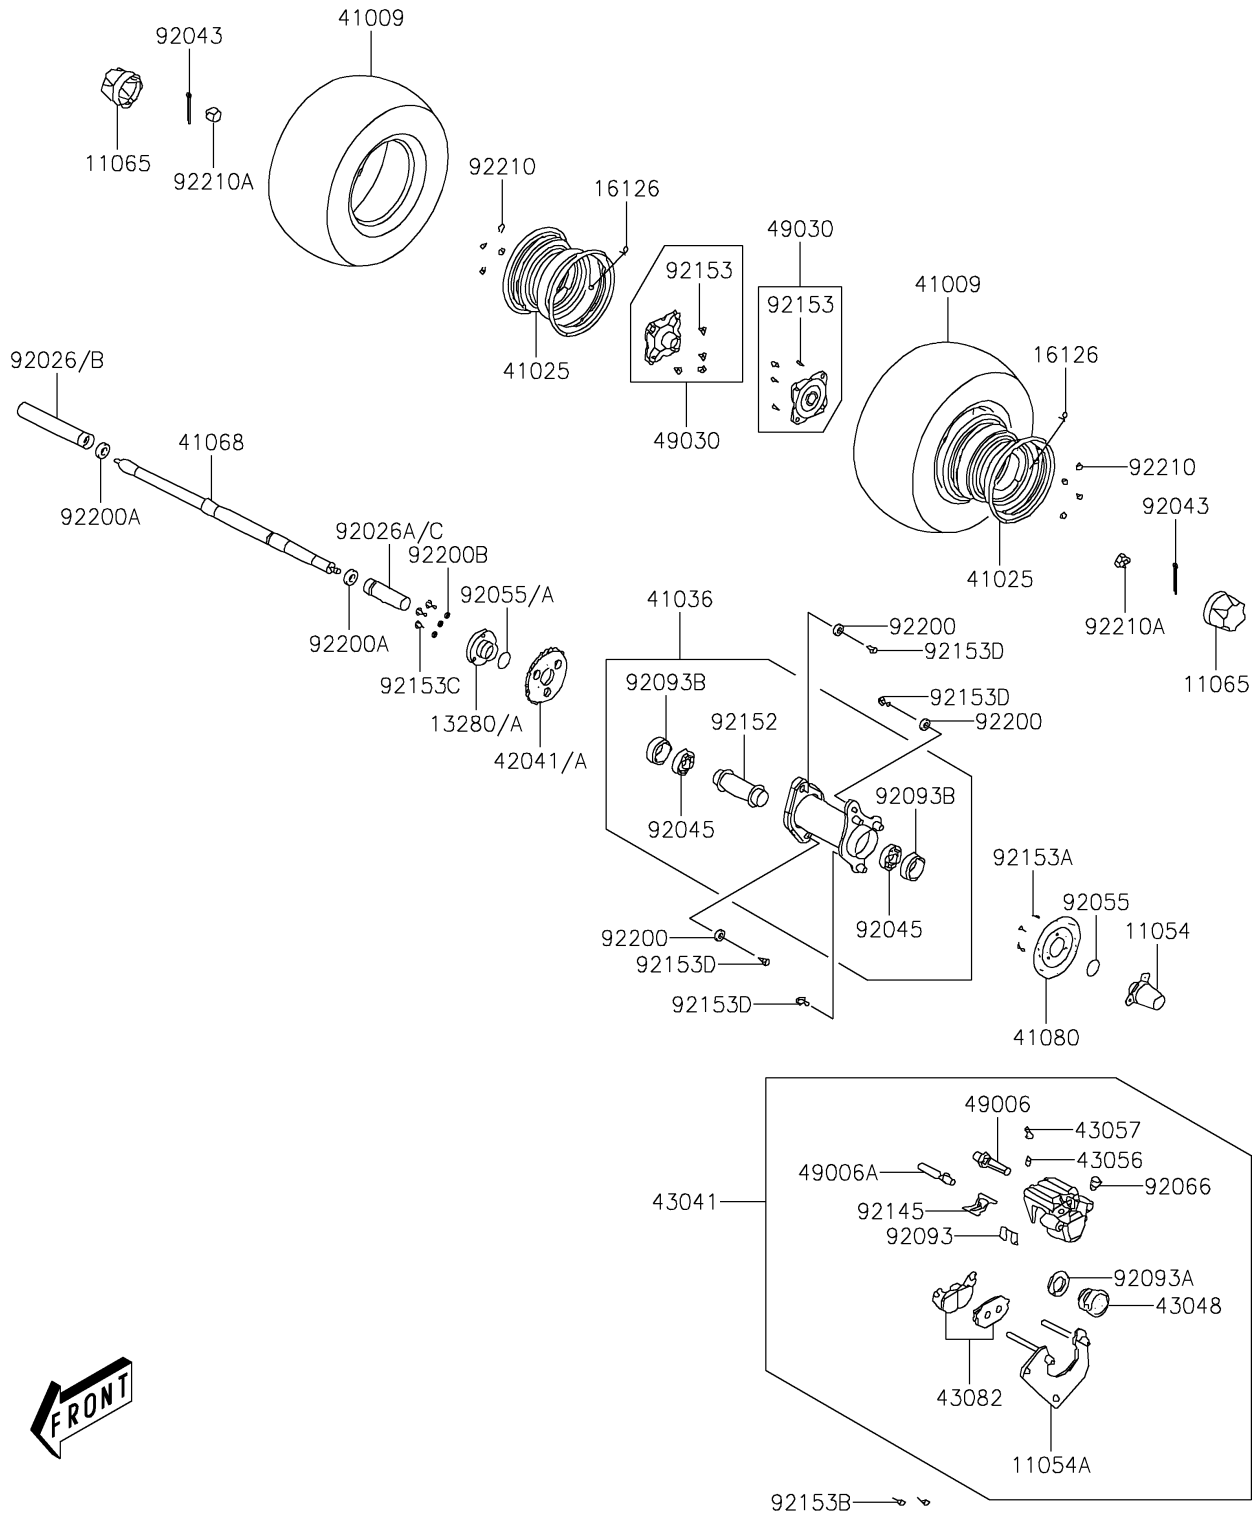

# 2019 KFX®50 PARTS DIAGRAM

## Rear Hub

F2240

### Rear Hub

ITEM NAME	PART NUMBER	QUANTITY
BRACKET,BRAKE DISK (Ref # 11054)	11054-Y005	1
BRACKET (Ref # 11054A)	11054-Y008	1
CAP,WHEEL (Ref # 11065)	11065-Y002	2
HOLDER,SPROCKET (Ref # 13280)	13280-Y004	1
HOLDER,SPROCKET (Ref # 13280A)	13280-Y010	1
VALVE,RIM (Ref # 16126)	16126-Y001	2
TIRE (Ref # 41009)	41009-Y002	2
RIM,BLACK (Ref # 41025)	41025-Y002-935	2
HUB-ASSY,RR,BLACK (Ref # 41036)	41036-Y001-935	1
AXLE,RR (Ref # 41068)	41068-Y001	1
DISC,RR (Ref # 41080)	41080-Y001	1
SPROCKET-HUB (Ref # 42041)	42041-Y001	1
SPROCKET-HUB (Ref # 42041A)	42041-Y002	1
CALIPER-ASSY,RR (Ref # 43041)	43041-Y001	1
PISTON-CALIPER (Ref # 43048)	43048-Y001	1
BREATHER-BRAKE (Ref # 43056)	43056-Y001	1
CAP-BREATHER (Ref # 43057)	43057-Y001	1
PAD-ASSY-BRAKE (Ref # 43082)	43082-Y001	1
BOOT (Ref # 49006)	49006-Y001	1
BOOT (Ref # 49006A)	49006-Y002	1
HUB,RR (Ref # 49030)	49030-Y001	2
SPACER,REAR AXLE,RH (Ref # 92026)	92026-Y005	1
SPACER,REAR AXLE,LH (Ref # 92026A)	92026-Y006	1
SPACER,REAR AXLE,RH (Ref # 92026B)	92026-Y008	1
SPACER,REAR AXLE,LH (Ref # 92026C)	92026-Y009	1
PIN,3X25 (Ref # 92043)	92043-Y011	2
BEARING-BALL,6006 (Ref # 92045)	92045-Y008	2
RING-O,30MM (Ref # 92055)	92055-Y015	1
RING-O,30MM (Ref # 92055A)	92055-Y066	1

### Rear Hub

ITEM NAME	PART NUMBER	QUANTITY
PLUG (Ref # 92066)	92066-Y001	1
SEAL,DUST (Ref # 92093)	92093-Y005	1
SEAL,PISTON (Ref # 92093A)	92093-Y006	1
SEAL,DUST (Ref # 92093B)	92093-Y009	2
SPRING,PAD (Ref # 92145)	92145-Y012	1
COLLAR (Ref # 92152)	92152-Y007	1
BOLT (Ref # 92153)	92153-Y005	8
BOLT (Ref # 92153A)	92153-Y007	3
BOLT,FLANGE,8X28 (Ref # 92153B)	92153-Y012	2
BOLT,FLANGE,8X20 (Ref # 92153C)	92153-Y033	3
BOLT,FLANGE,12X28 (Ref # 92153D)	92153-Y044	4
WASHER,12.2X28X4 (Ref # 92200)	92200-Y012	3
WASHER,14MM (Ref # 92200A)	92200-Y014	2
WASHER,8MM (Ref # 92200B)	92200-Y048	3
NUT,10MM (Ref # 92210)	92210-Y010	8
NUT,14MM (Ref # 92210A)	92210-Y025	2