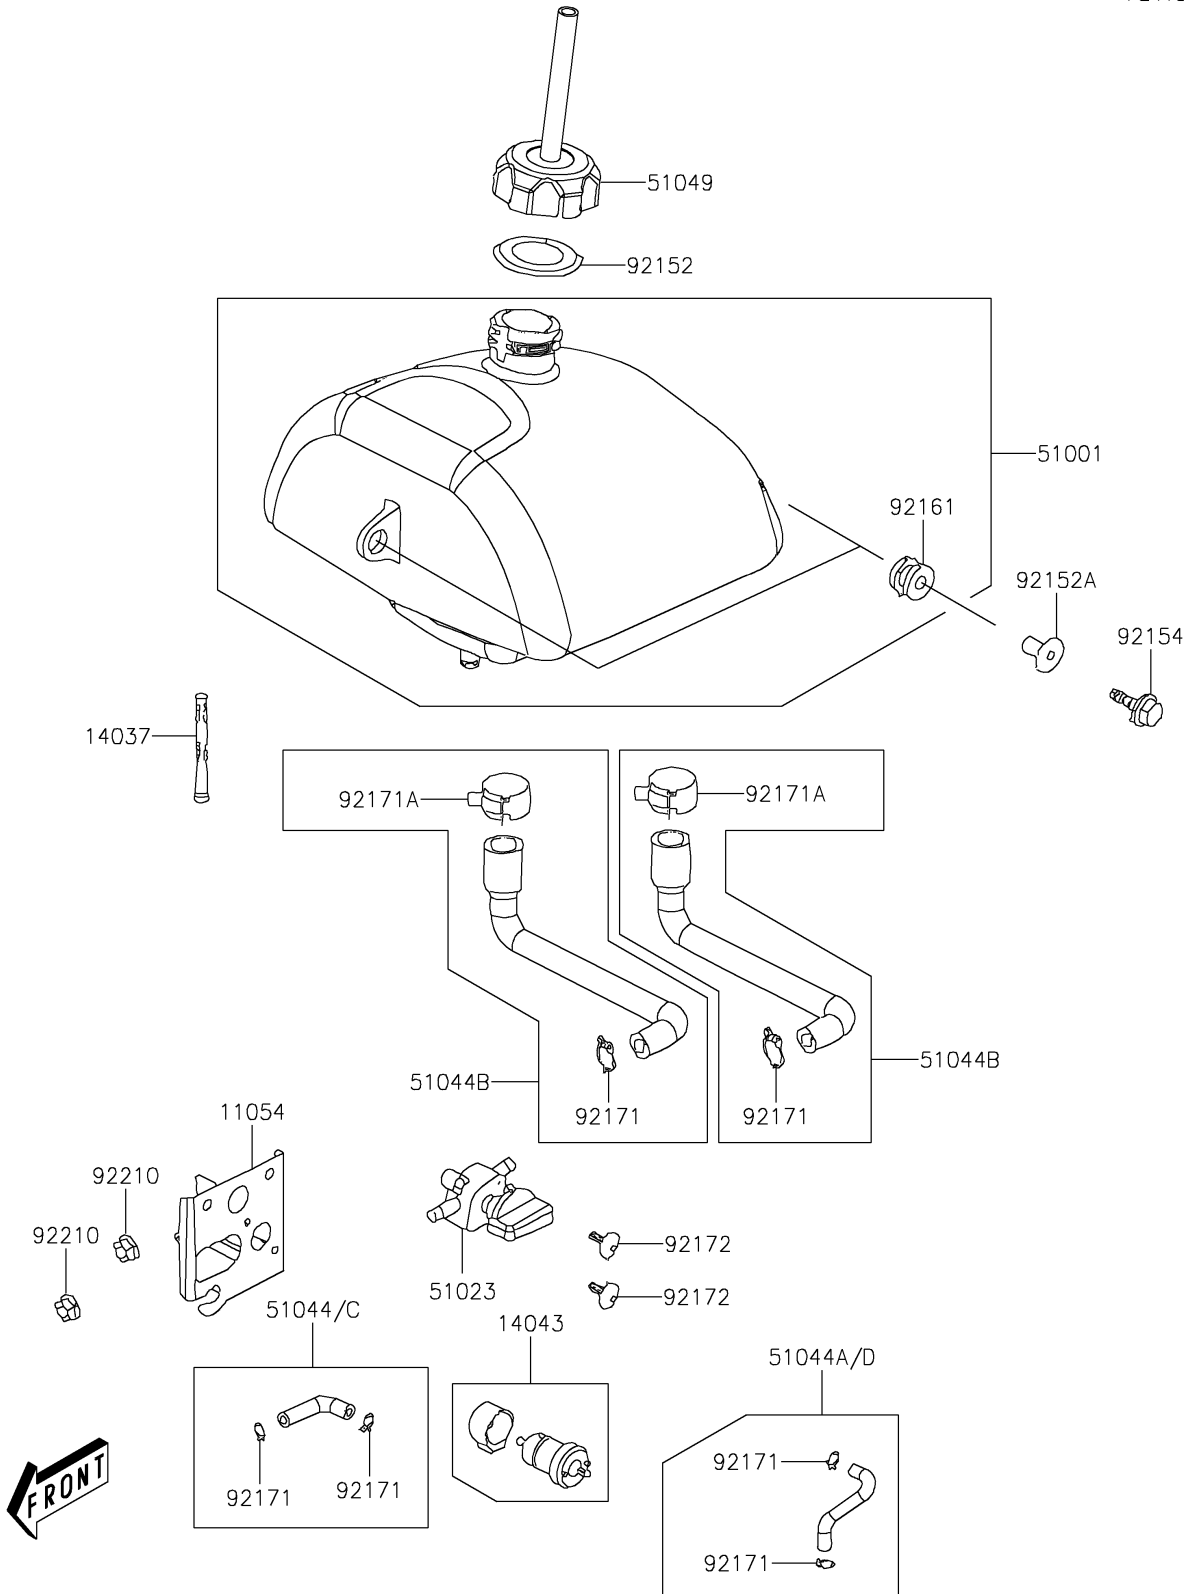

2019 KFX®50 PARTS DIAGRAM

Fuel Tank

F2410

2019 KFX® 50 PARTS LIST

Fuel Tank

ITEM NAME	PART NUMBER	QUANTITY
BRACKET (Ref # 11054)	11054-Y003	1
SCREEN (Ref # 14037)	14037-Y001	1
FILTER,FUEL (Ref # 14043)	14043-Y002	1
TANK-COMP-FUEL (Ref # 51001)	51001-Y005	1
TAP-ASSY (Ref # 51023)	51023-Y006	1
TUBE-ASSY,FUEL (Ref # 51044)	51044-Y005	1
TUBE-ASSY,FUEL (Ref # 51044A)	51044-Y006	1
TUBE-ASSY,FUEL TANK (Ref # 51044B)	51044-Y007	2
TUBE-ASSY,FUEL (Ref # 51044C)	51044-Y018	1
TUBE-ASSY,FUEL (Ref # 51044D)	51044-Y019	1
CAP-TANK (Ref # 51049)	51049-Y002	1
COLLAR (Ref # 92152)	92152-Y001	1
COLLAR (Ref # 92152A)	92152-Y013	2
BOLT,6X20 (Ref # 92154)	92154-Y057	2
DAMPER (Ref # 92161)	92161-Y001	2
CLAMP (Ref # 92171)	92171-Y011	6
CLAMP (Ref # 92171A)	92171-Y013	4
SCREW,5X16 (Ref # 92172)	92172-Y067	2
NUT,6MM (Ref # 92210)	92210-Y027	2