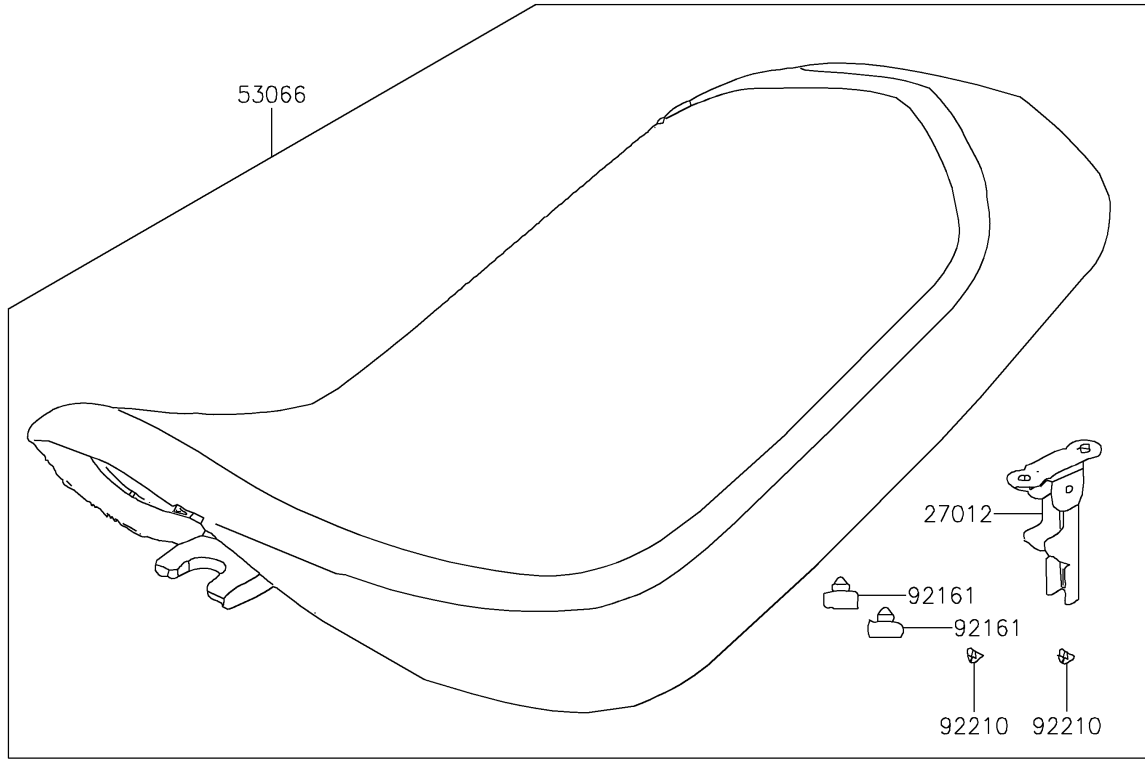

# 2017 KFX®50 PARTS DIAGRAM

Seat

F2510

## 2017 KFX®50 PARTS LIST

### Seat

ITEM NAME	PART NUMBER	QUANTITY
HOOK,SEAT LOCK (Ref # 27012)	27012-Y001	1
GAUGE,AIR (Ref # 52005)	52005-Y001	1
SEAT-ASSY (Ref # 53066)	53066-Y001	1
TOOL-KIT (Ref # 56007)	56007-Y001	1
TOOL-KIT (Ref # 56007A)	56007-Y002	1
BAND,TOOL (Ref # 92072)	92072-Y002	1
DAMPER (Ref # 92161)	92161-Y004	2
NUT,6MM (Ref # 92210)	92210-Y027	2