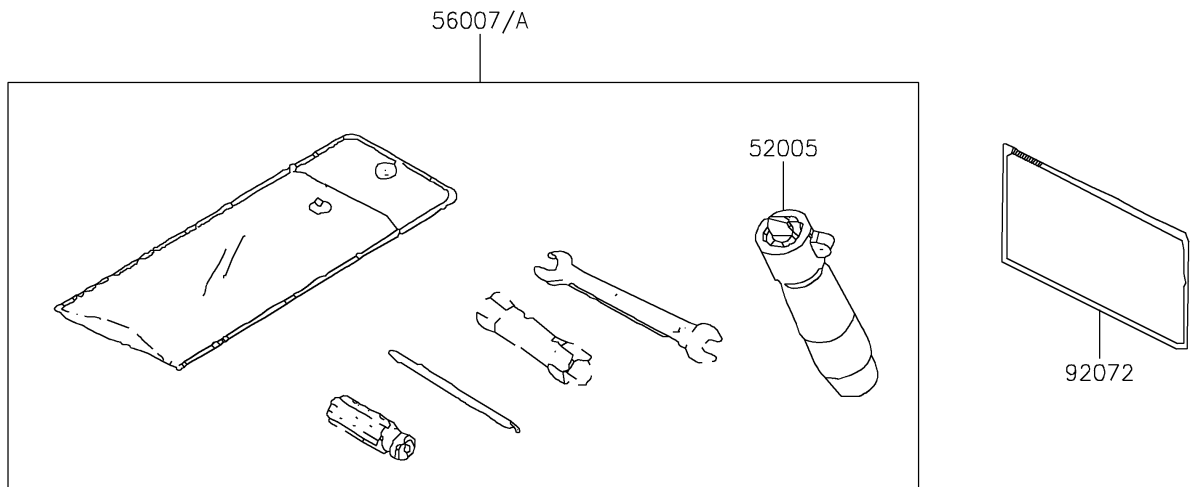

# 2017 KFX®50 PARTS DIAGRAM

Seat

F2510

### Seat

ITEM NAME	PART NUMBER	QUANTITY
HOOK,SEAT LOCK (Ref # 27012)	27012-Y001	1
GAUGE,AIR (Ref # 52005)	52005-Y001	1
SEAT-ASSY (Ref # 53066)	53066-Y001	1
TOOL-KIT (Ref # 56007)	56007-Y001	1
TOOL-KIT (Ref # 56007A)	56007-Y002	1
BAND,TOOL (Ref # 92072)	92072-Y002	1
DAMPER (Ref # 92161)	92161-Y004	2
NUT,6MM (Ref # 92210)	92210-Y027	2