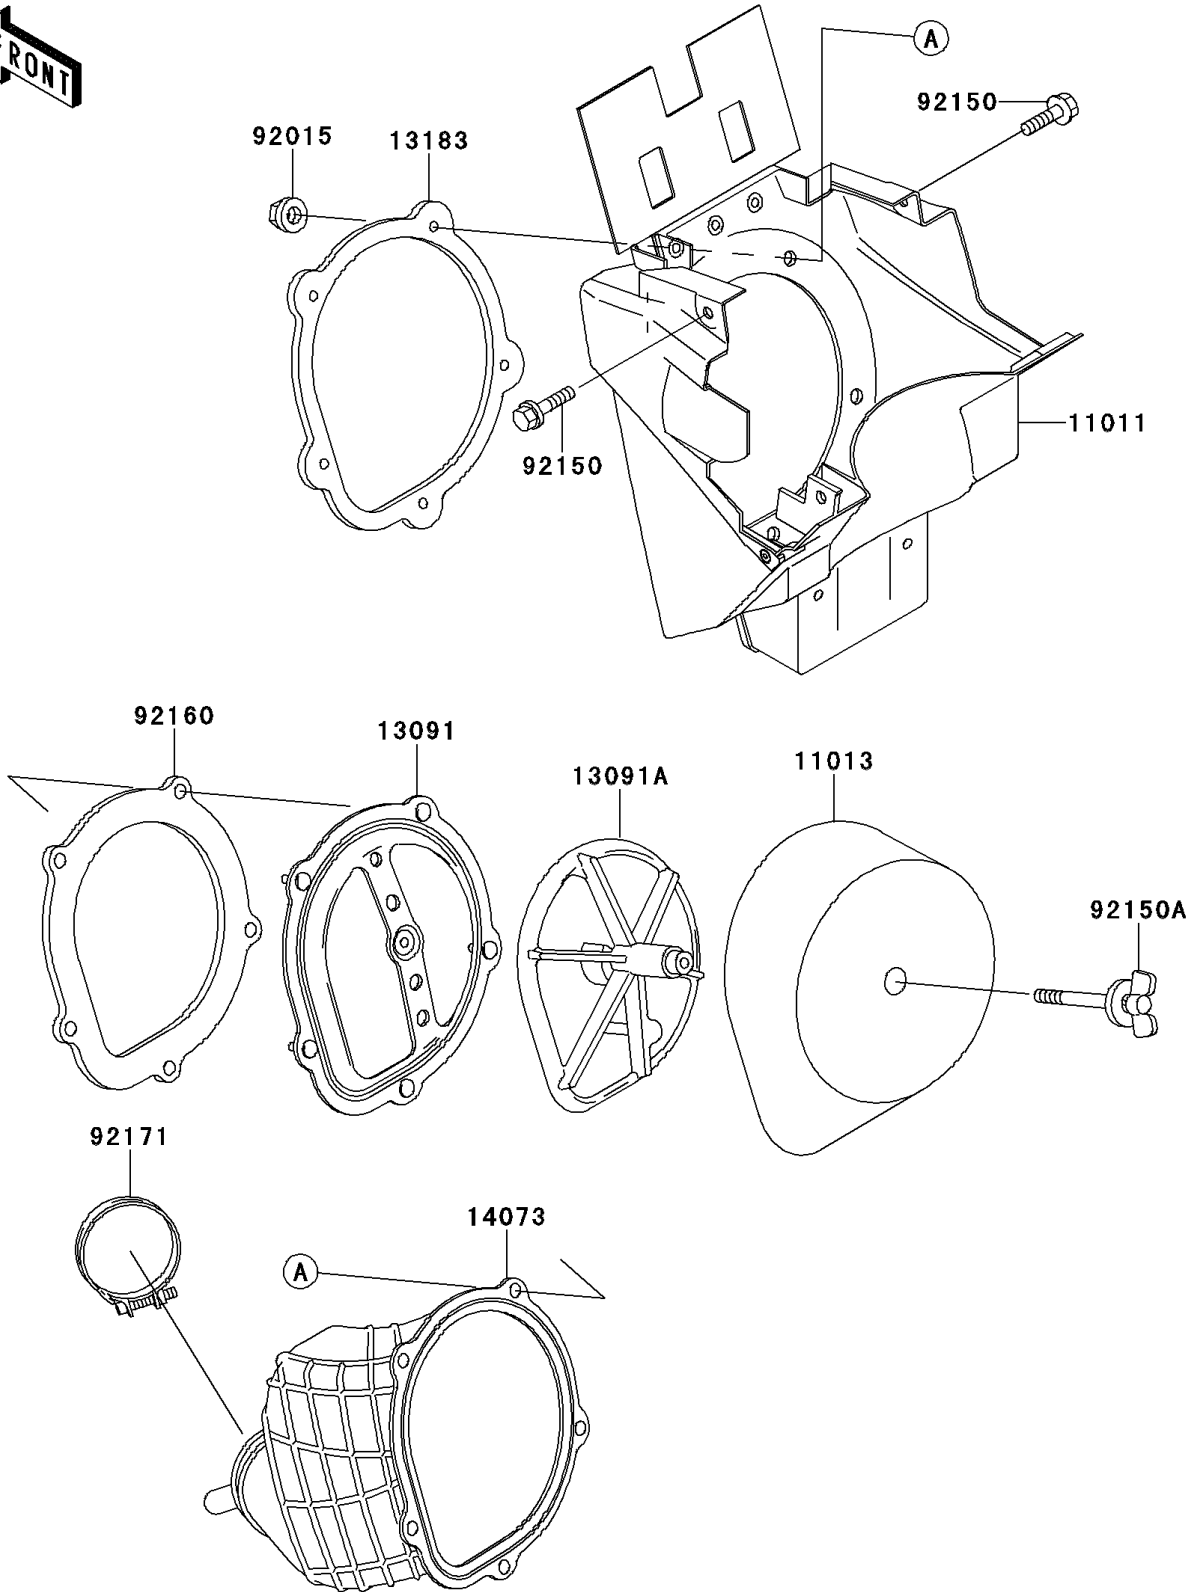

# 2001 KX125 PARTS DIAGRAM

Air Cleaner

E1130

## 2001 KX125 PARTS LIST

### Air Cleaner

ITEM NAME	PART NUMBER	QUANTITY
CASE-AIR FILTER,BLACK (Ref # 11011)	11011-1557-6D	1
ELEMENT-AIR FILTER (Ref # 11013)	11013-1264	1
HOLDER (Ref # 13091)	13091-1664	1
HOLDER,ELEMENT (Ref # 13091A)	13091-1708	1
PLATE,DUCT FITTING (Ref # 13183)	13183-1530	1
DUCT,AIR FILTER (Ref # 14073)	14073-1787	1
NUT,FLANGED,5MM (Ref # 92015)	92015-1259	5
BOLT,FLANGED,6X16 (Ref # 92150)	92150-1506	2
BOLT,WING (Ref # 92150A)	92150-1565	1
DAMPER,DUCT SEAL (Ref # 92160)	92160-1196	1
CLAMP,AIR FILTER (Ref # 92171)	92171-1066	1