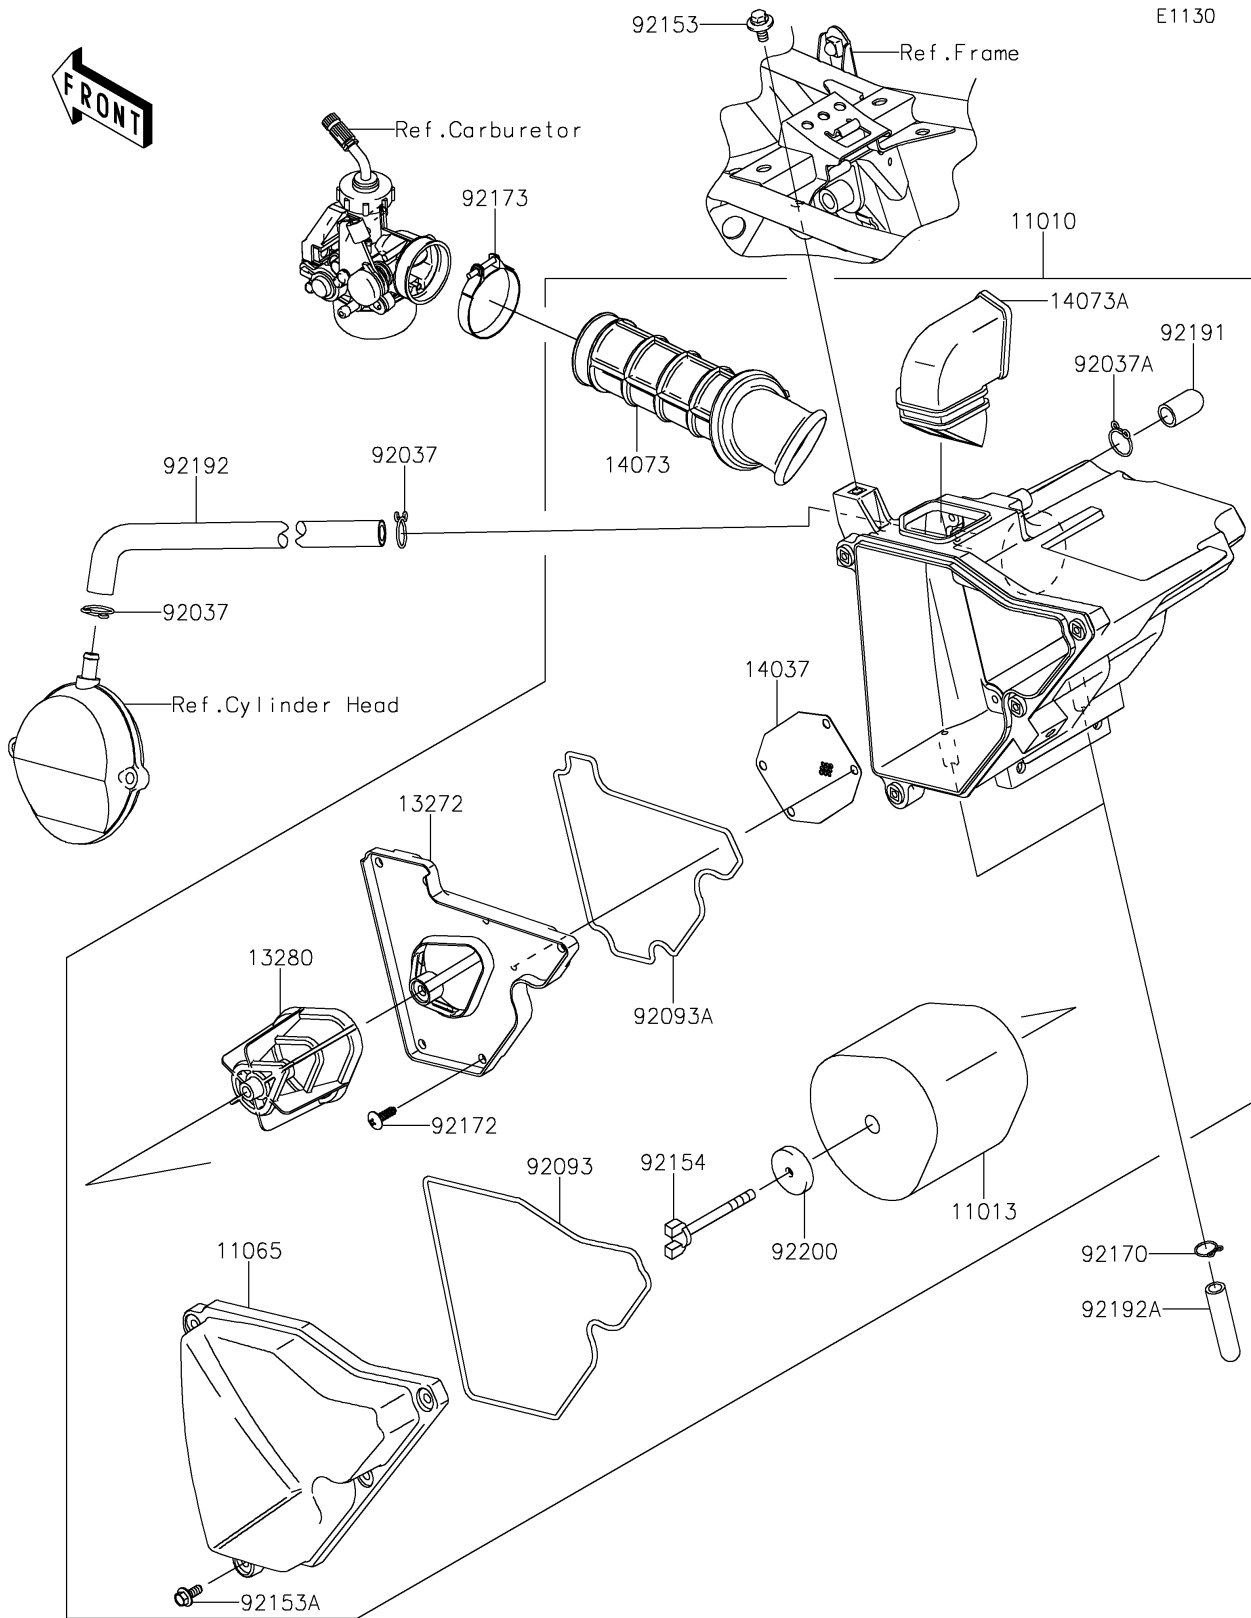

# 2021 KLX®140R PARTS DIAGRAM

## 2021 KLX®140R PARTS LIST

### Air Cleaner

ITEM NAME	PART NUMBER	QUANTITY
FILTER-ASSY-AIR,F.BLACK (Ref # 11010)	11010-0939-6Z	1
ELEMENT-AIR FILTER (Ref # 11013)	11013-0796	1
CAP,F.BLACK (Ref # 11065)	11065-0210-6Z	1
PLATE (Ref # 13272)	13272-1883	1
HOLDER (Ref # 13280)	13280-0831	1
SCREEN (Ref # 14037)	14037-0074	1
DUCT,CARB. (Ref # 14073)	14073-0171	1
DUCT,INTAKE (Ref # 14073A)	14073-0791	1
CLAMP,12.5MM (Ref # 92037)	92037-1271	2
CLAMP,14.5MM (Ref # 92037A)	92037-1900	1
SEAL,L=620 (Ref # 92093)	92093-0094	1
SEAL,L=520 (Ref # 92093A)	92093-0103	1
BOLT,FLANGED,6X14 (Ref # 92153)	92153-0936	1
BOLT,WP,5X14 (Ref # 92153A)	92153-1882	4
BOLT,6X60 (Ref # 92154)	92154-2790	1
CLAMP,11.6MM (Ref # 92170)	92170-1796	2
SCREW,5X16 (Ref # 92172)	92172-1211	5
CLAMP (Ref # 92173)	92173-0991	1
TUBE,DRAIN (Ref # 92191)	92191-1685	1
TUBE,BREATHER (Ref # 92192)	92192-0473	1
TUBE,A/C-DRAIN (Ref # 92192A)	92192-0921	2
WASHER,6.5X26X2 (Ref # 92200)	92200-0394	1