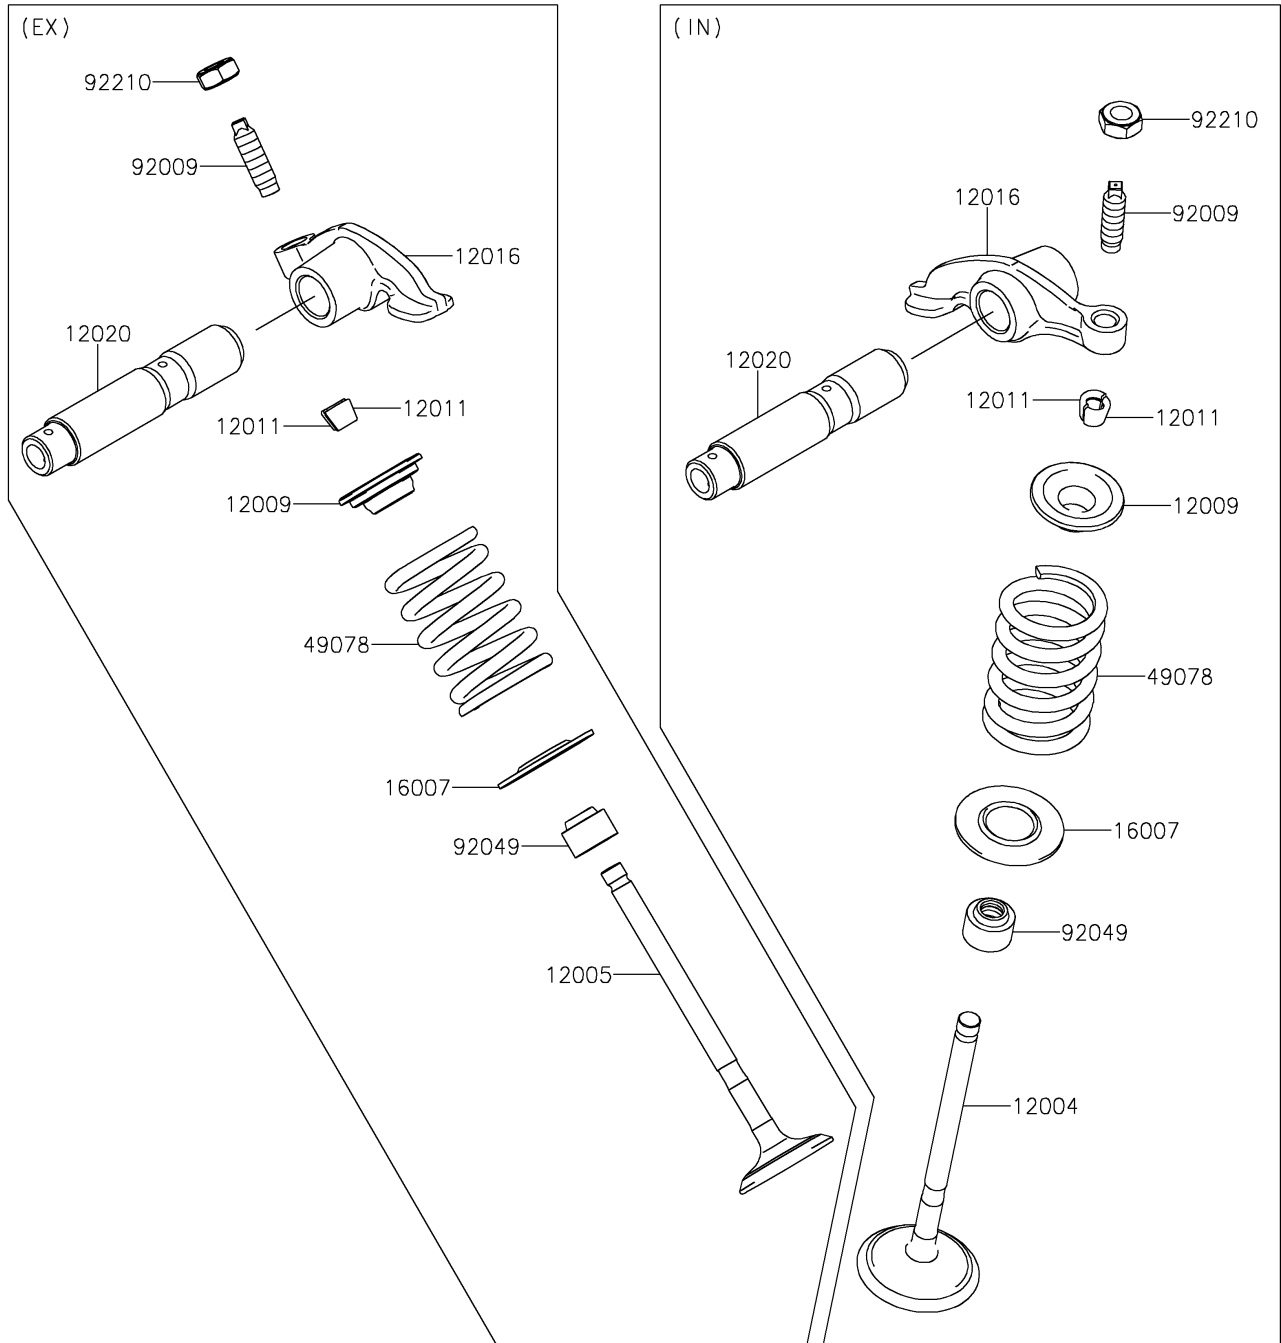

# 2021 KLX®140R PARTS DIAGRAM

Valve(s)

E1210

## 2021 KLX®140R PARTS LIST

Valve(s)

ITEM NAME	PART NUMBER	QUANTITY
VALVE-INTAKE (Ref # 12004)	12004-0049	1
VALVE-EXHAUST (Ref # 12005)	12005-0725	1
RETAINER-VALVE SPRING (Ref # 12009)	12009-0018	2
COLLET (Ref # 12011)	12011-1051	4
ARM-ROCKER (Ref # 12016)	12016-0725	2
SHAFT-ROCKER (Ref # 12020)	12020-0007	2
SEAT-SPRING (Ref # 16007)	16007-1223	2
SPRING-ENGINE VALVE (Ref # 49078)	49078-0064	2
SCREW,VALVE ADJUST (Ref # 92009)	92009-1109	2
SEAL-OIL (Ref # 92049)	92049-0139	2
NUT,VALVE ADJUST LOCK (Ref # 92210)	92210-1491	2