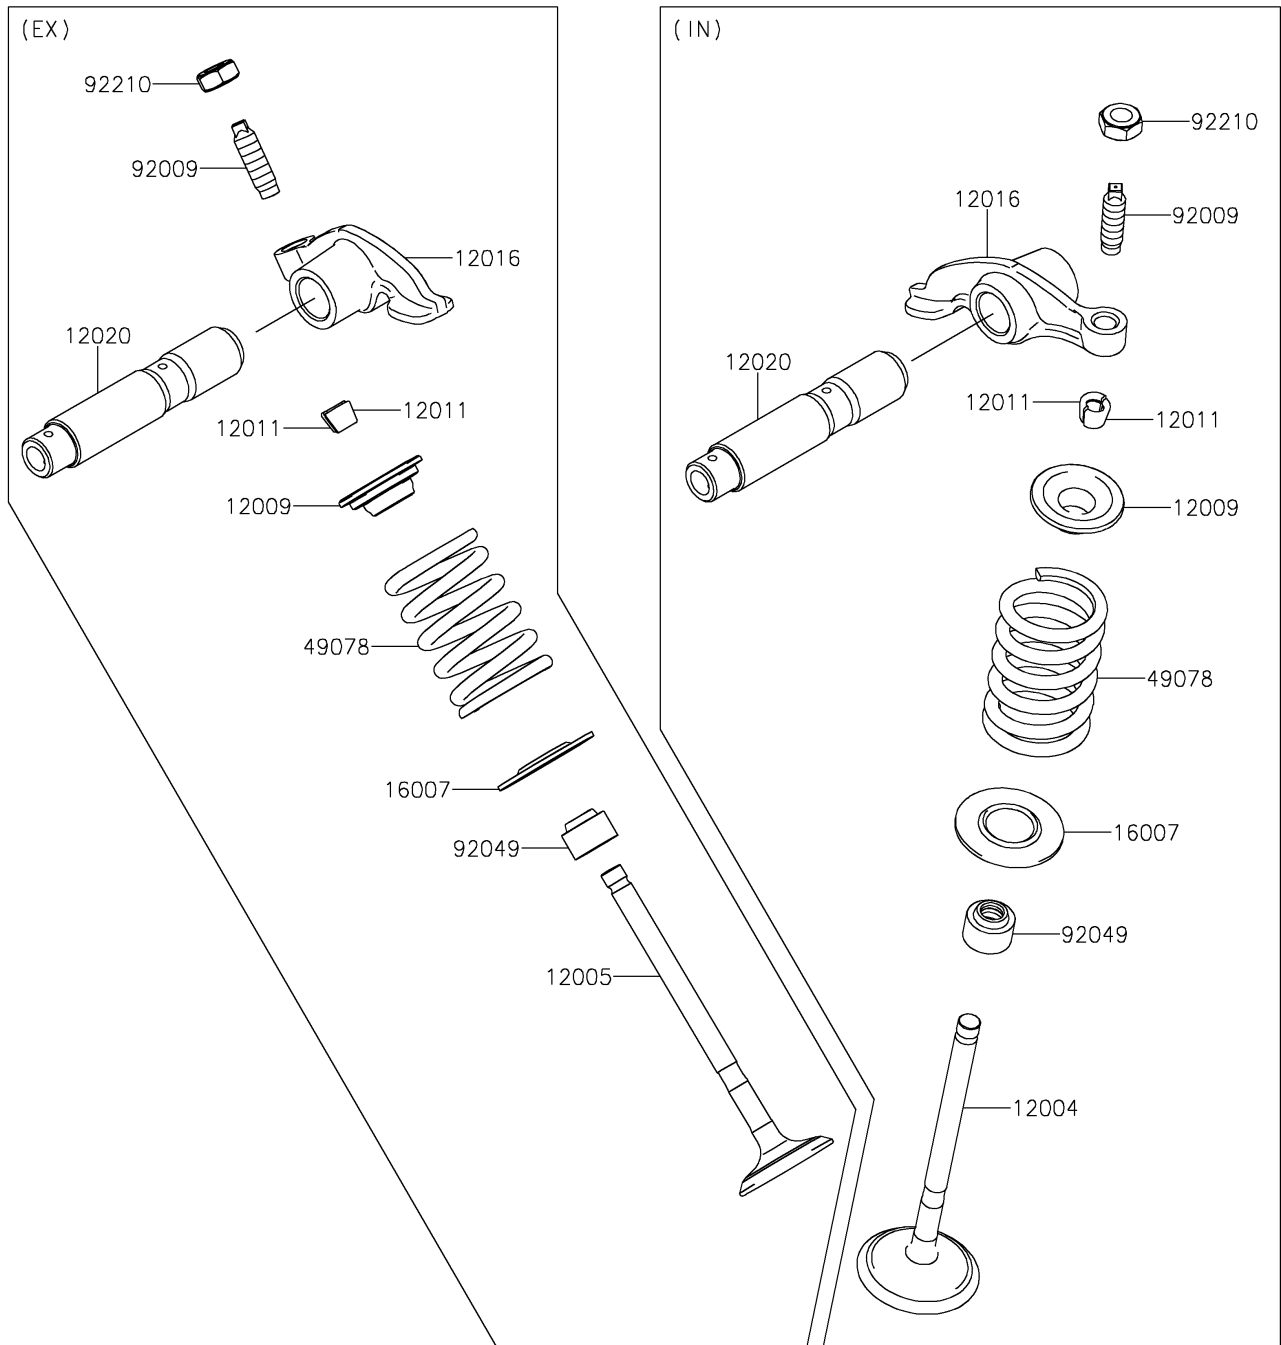

# 2021 KLX®140R PARTS DIAGRAM

Valve(s)

E1210

## 2021 KLX®140R PARTS LIST

Valve(s)

ITEM NAME	PART NUMBER	QUANTITY
VALVE-INTAKE (Ref # 12004)	12004-0049	1
VALVE-EXHAUST (Ref # 12005)	12005-0725	1
RETAINER-VALVE SPRING (Ref # 12009)	12009-0018	2
COLLET (Ref # 12011)	12011-1051	4
ARM-ROCKER (Ref # 12016)	12016-0725	2
SHAFT-ROCKER (Ref # 12020)	12020-0007	2
SEAT-SPRING (Ref # 16007)	16007-1223	2
SPRING-ENGINE VALVE (Ref # 49078)	49078-0064	2
SCREW,VALVE ADJUST (Ref # 92009)	92009-1109	2
SEAL-OIL (Ref # 92049)	92049-0139	2
NUT,VALVE ADJUST LOCK (Ref # 92210)	92210-1491	2