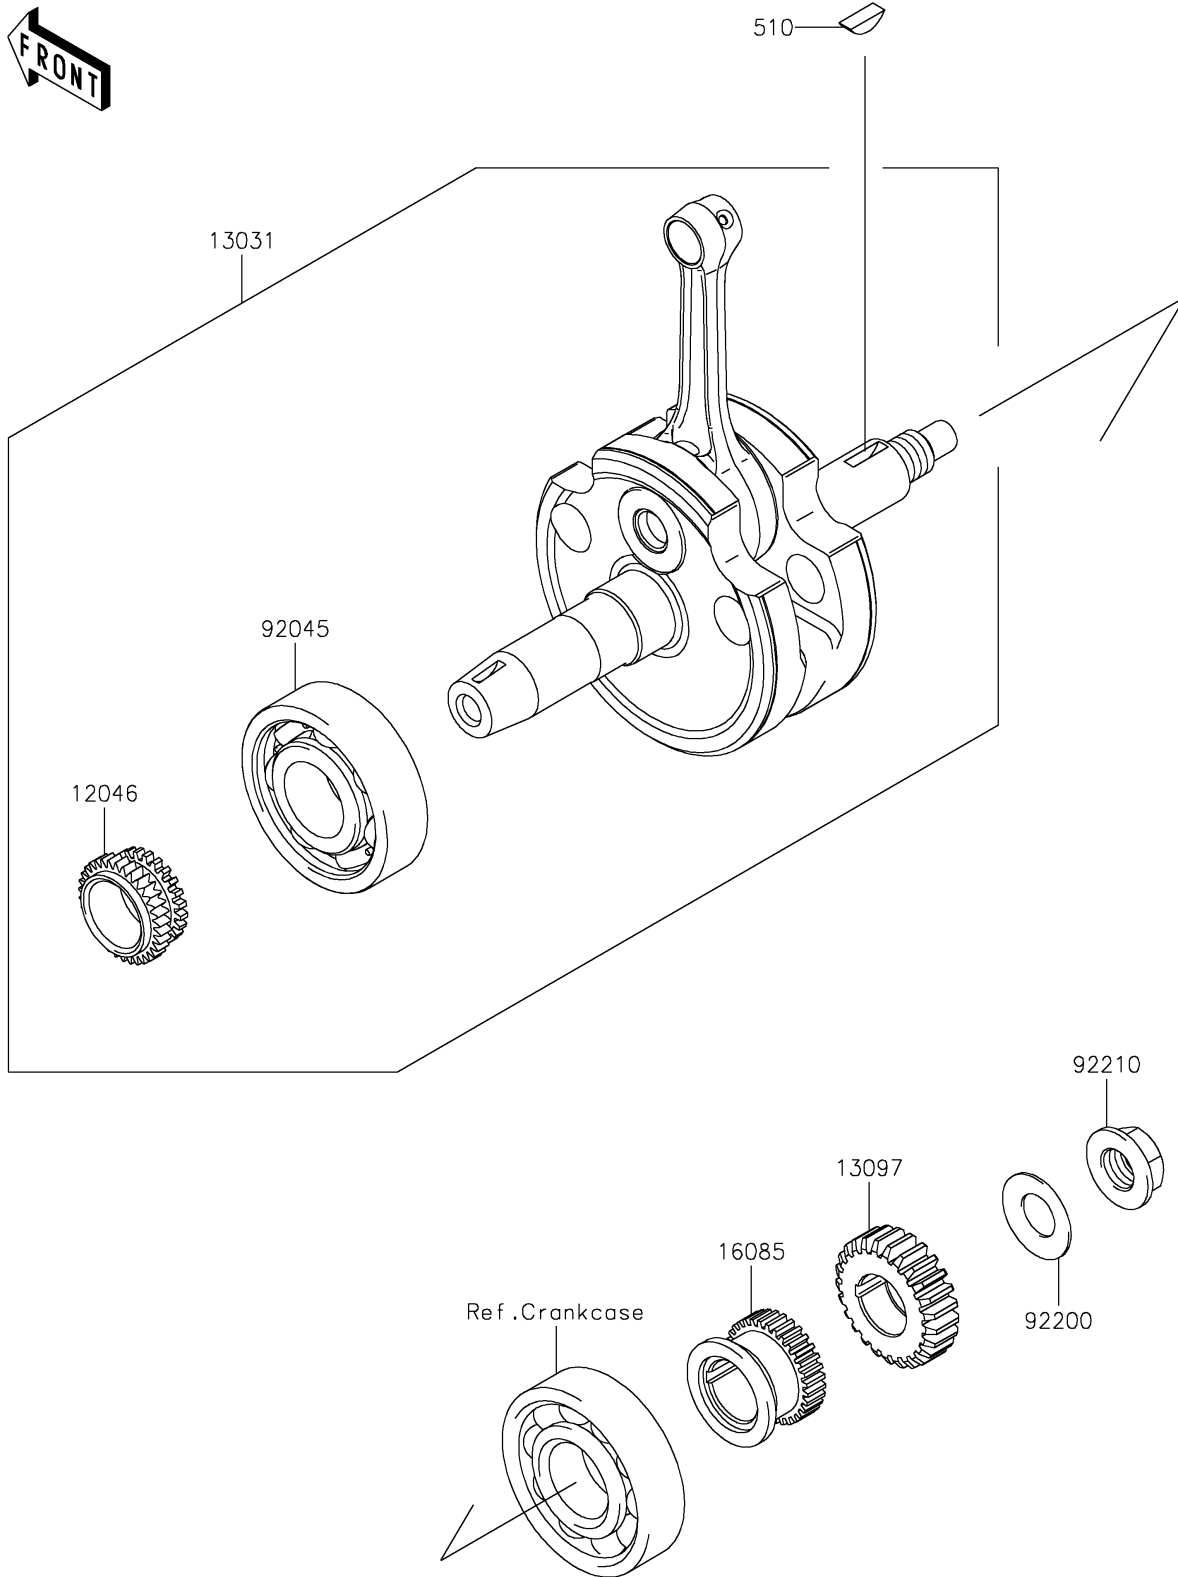

2021 KLX®140R PARTS DIAGRAM

Crankshaft

E1321

2021 KLX®140R PARTS LIST

Crankshaft

ITEM NAME	PART NUMBER	QUANTITY
SPROCKET,18T (Ref # 12046)	12046-0061	1
CRANKSHAFT-COMP (Ref # 13031)	13031-0865	1
GEAR-PRIMARY SPUR,25T (Ref # 13097)	13097-0559	1
GEAR,21T (Ref # 16085)	16085-0118	1
KEY-WOODRUFF (Ref # 510)	510A4200	1
BEARING-BALL,6305JR2C3 (Ref # 92045)	92045-1120	1
WASHER,14.2X28X1.5 (Ref # 92200)	92200-0217	1
NUT,14MM,LEFT HANDED (Ref # 92210)	92210-0600	1