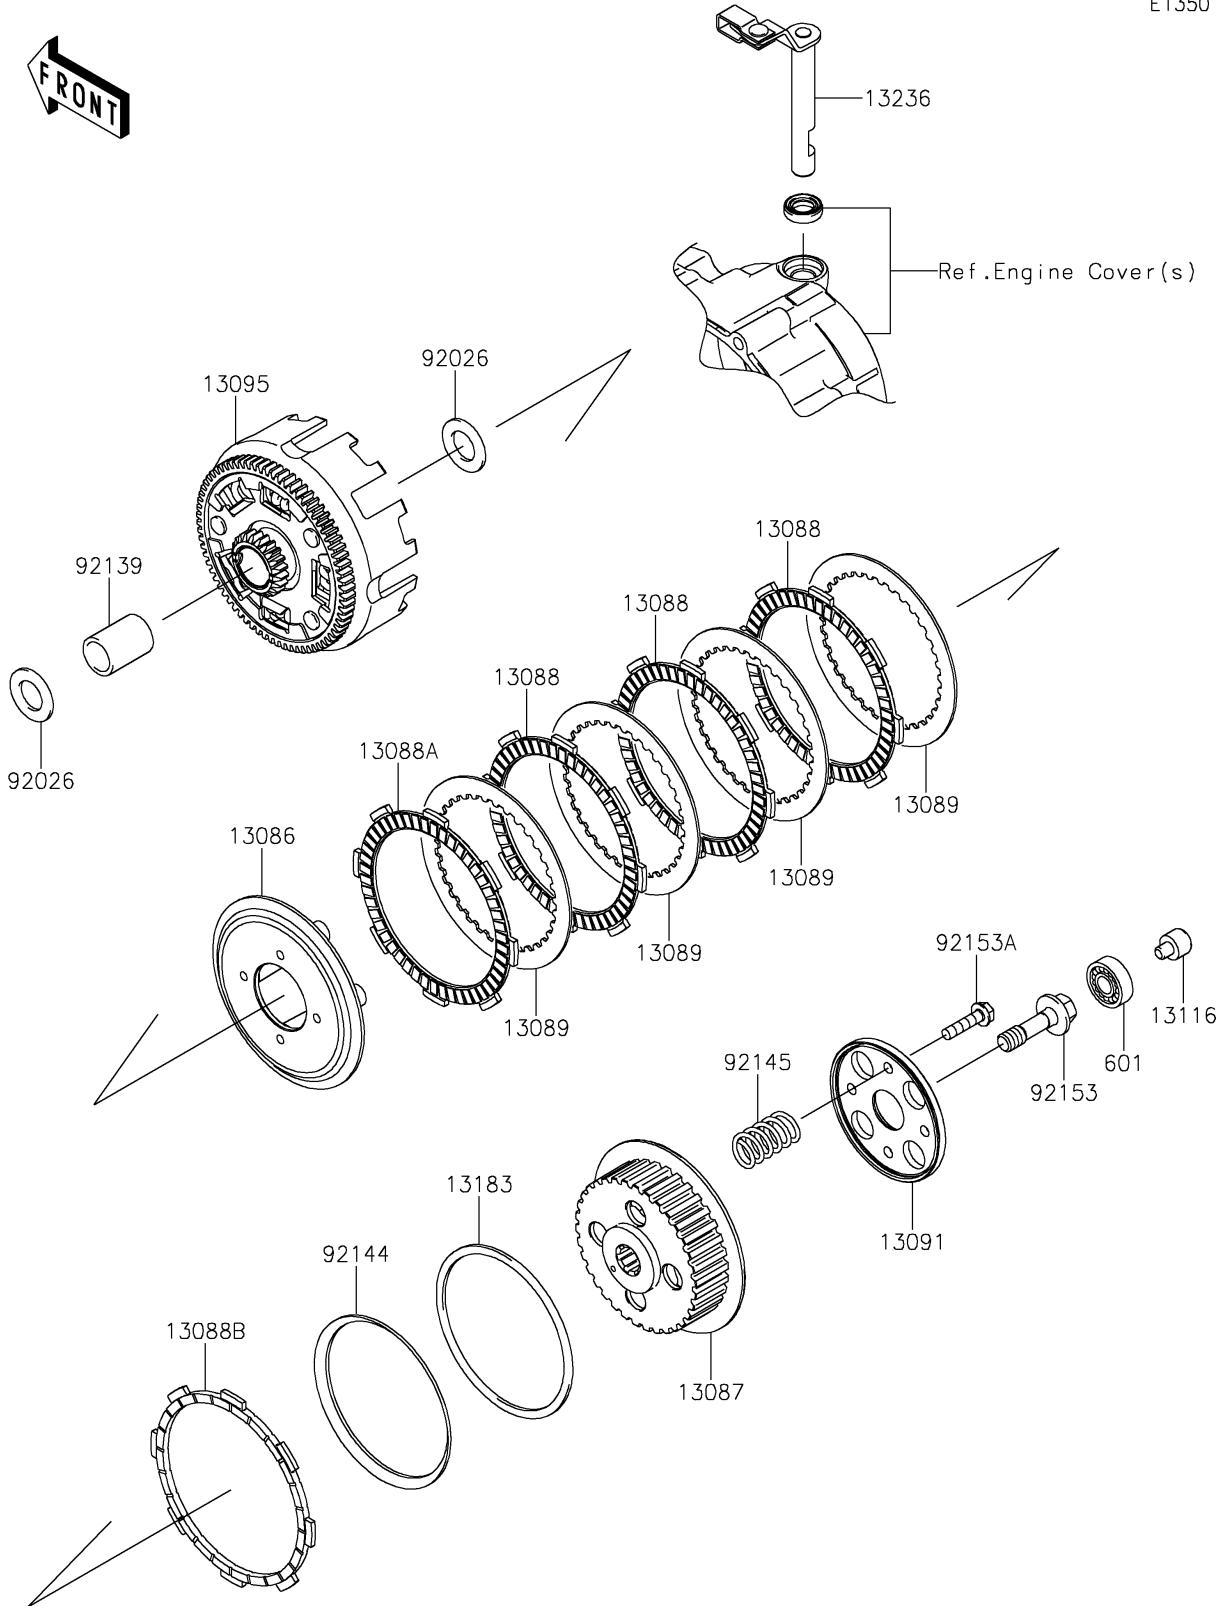

2021 KLX®140R PARTS DIAGRAM

Clutch

E1350

2021 KLX®140R PARTS LIST

Clutch

ITEM NAME	PART NUMBER	QUANTITY
WHEEL-CLUTCH (Ref # 13086)	13086-1070	1
HUB-CLUTCH (Ref # 13087)	13087-1161	1
PLATE-FRICTION (Ref # 13088)	13088-0040	3
PLATE-FRICTION (Ref # 13088A)	13088-0041	1
PLATE-FRICTION,ID=100 (Ref # 13088B)	13088-1077	1
PLATE-CLUTCH (Ref # 13089)	13089-1108	4
HOLDER,CLUTCH SPRING (Ref # 13091)	13091-1920	1
HOUSING-COMP-CLUTCH (Ref # 13095)	13095-0078	1
ROD-PUSH (Ref # 13116)	13116-1136	1
PLATE (Ref # 13183)	13183-1274	1
LEVER-COMP,CLUTCH RELEASE (Ref # 13236)	13236-0159	1
BEARING-BALL (Ref # 601)	601A6000	1
SPACER (Ref # 92026)	92026-1614	2
BUSHING,17X22X30 (Ref # 92139)	92139-0244	1
SPRING,CLUTCH (Ref # 92144)	92144-1289	1
SPRING (Ref # 92145)	92145-0759	4
BOLT,10X36 (Ref # 92153)	92153-0794	1
BOLT,6X25 (Ref # 92153A)	92153-1067	4