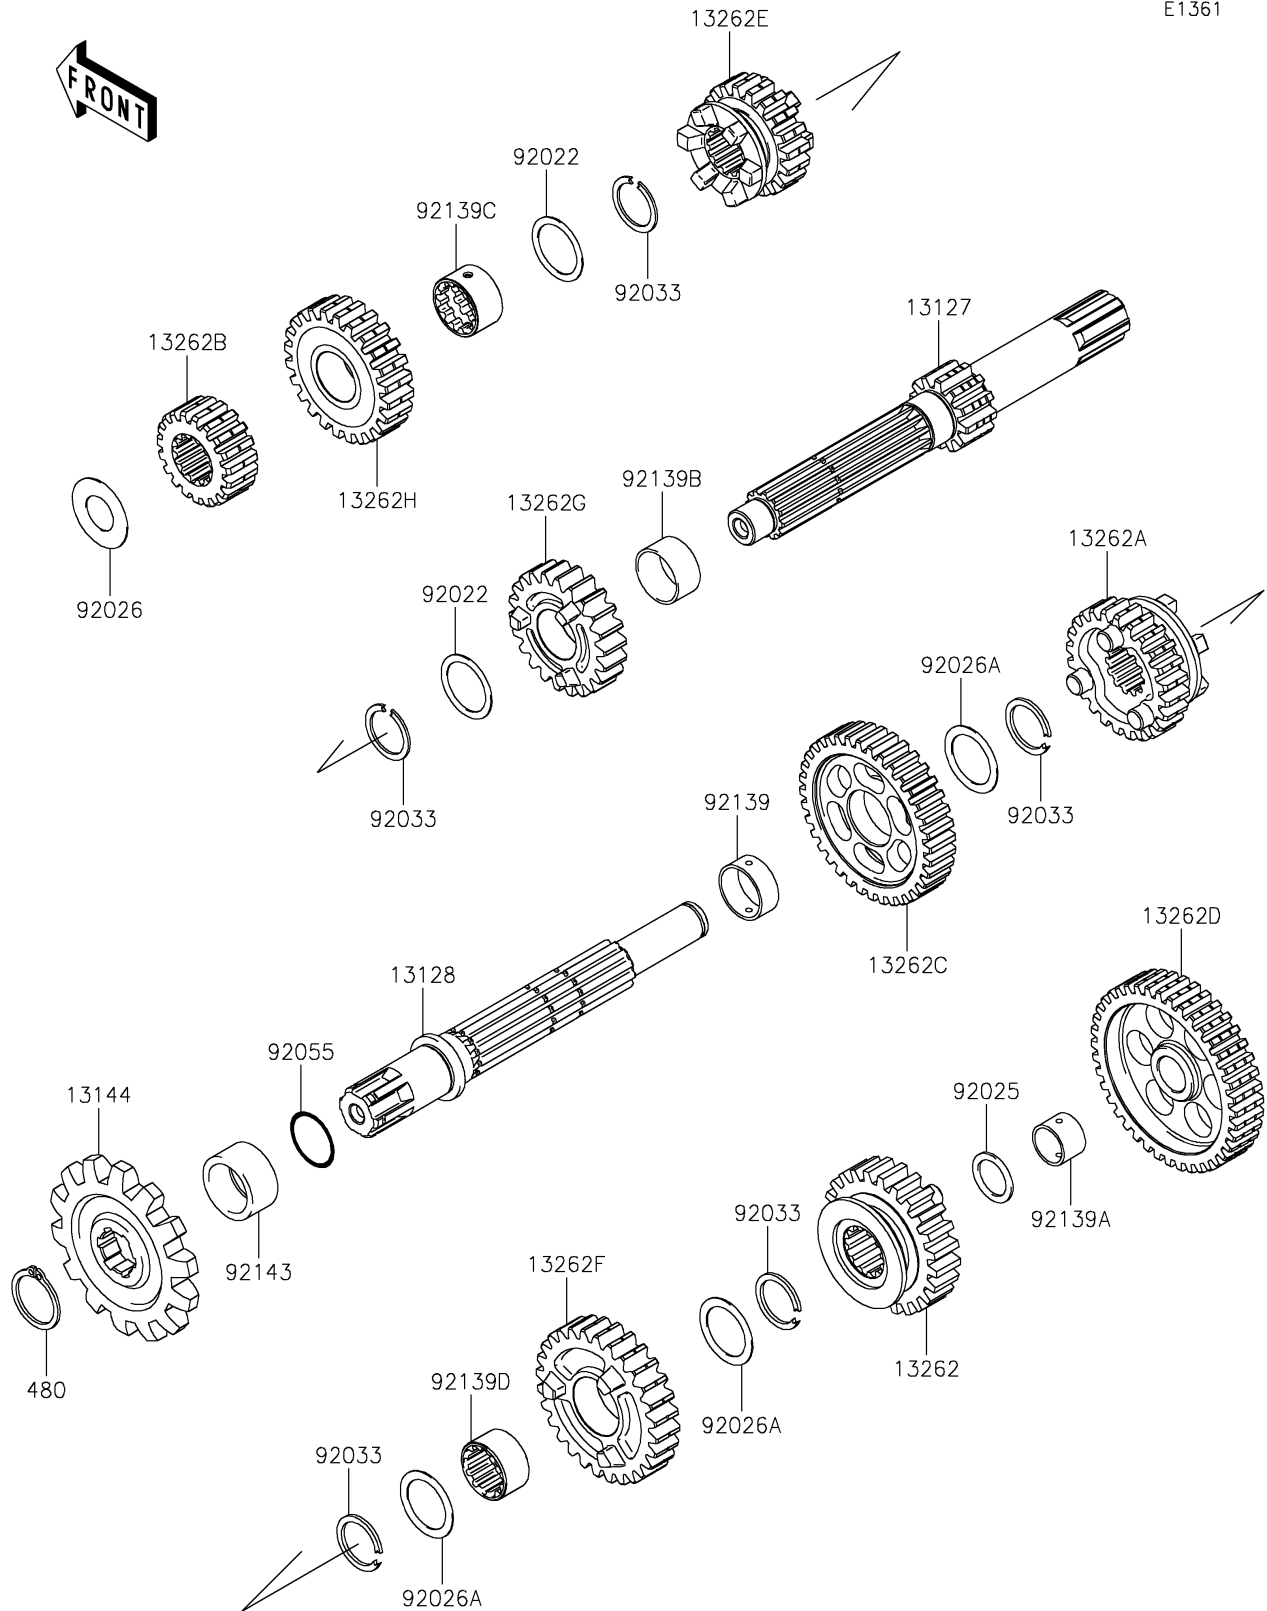

# 2021 KLX®140R PARTS DIAGRAM

## Transmission

E1361

## 2021 KLX®140R PARTS LIST

### Transmission

ITEM NAME	PART NUMBER	QUANTITY
SHAFT-TRANSMISSION INPUT,15T (Ref # 13127)	13127-0074	1
SHAFT-TRANSMISSION OUTPUT (Ref # 13128)	13128-0051	1
SPROCKET-OUTPUT,14T (Ref # 13144)	13144-0049	1
GEAR,OUTPUT 4TH,26T (Ref # 13262)	13262-0459	1
GEAR,OUTPUT 5TH,24T (Ref # 13262A)	13262-0502	1
GEAR,INPUT 2ND,19T (Ref # 13262B)	13262-0577	1
GEAR,OUTPUT 2ND,36T (Ref # 13262C)	13262-0578	1
GEAR,OUTPUT LOW,40T (Ref # 13262D)	13262-0579	1
GEAR,INPUT 3RD,19T (Ref # 13262E)	13262-0662	1
GEAR,OUTPUT 3RD,28T (Ref # 13262F)	13262-0738	1
GEAR,INPUT 4TH,22T (Ref # 13262G)	13262-0769	1
GEAR,INPUT 5TH,24T (Ref # 13262H)	13262-0770	1
CIRCLIP-TYPE-C,17MM (Ref # 480)	480J1700	1
WASHER,17.3X22X0.5 (Ref # 92022)	92022-1799	2
SHIM (Ref # 92025)	92025-1280	1
SPACER (Ref # 92026)	92026-0727	1
SPACER,17.2X23X0.5 (Ref # 92026A)	92026-1037	3
RING-SNAP,17MM (Ref # 92033)	92033-1060	5
RING-O,16.8X1.9 (Ref # 92055)	92055-0151	1
BUSHING (Ref # 92139)	92139-0001	1
BUSHING,12X14X9.4 (Ref # 92139A)	92139-0002	1
BUSHING,17X19X9.5 (Ref # 92139B)	92139-0282	1
BUSHING,14.5X17.25X11.0 (Ref # 92139C)	92139-0283	1
BUSHING (Ref # 92139D)	92139-0286	1
COLLAR,SPROCKET (Ref # 92143)	92143-1680	1