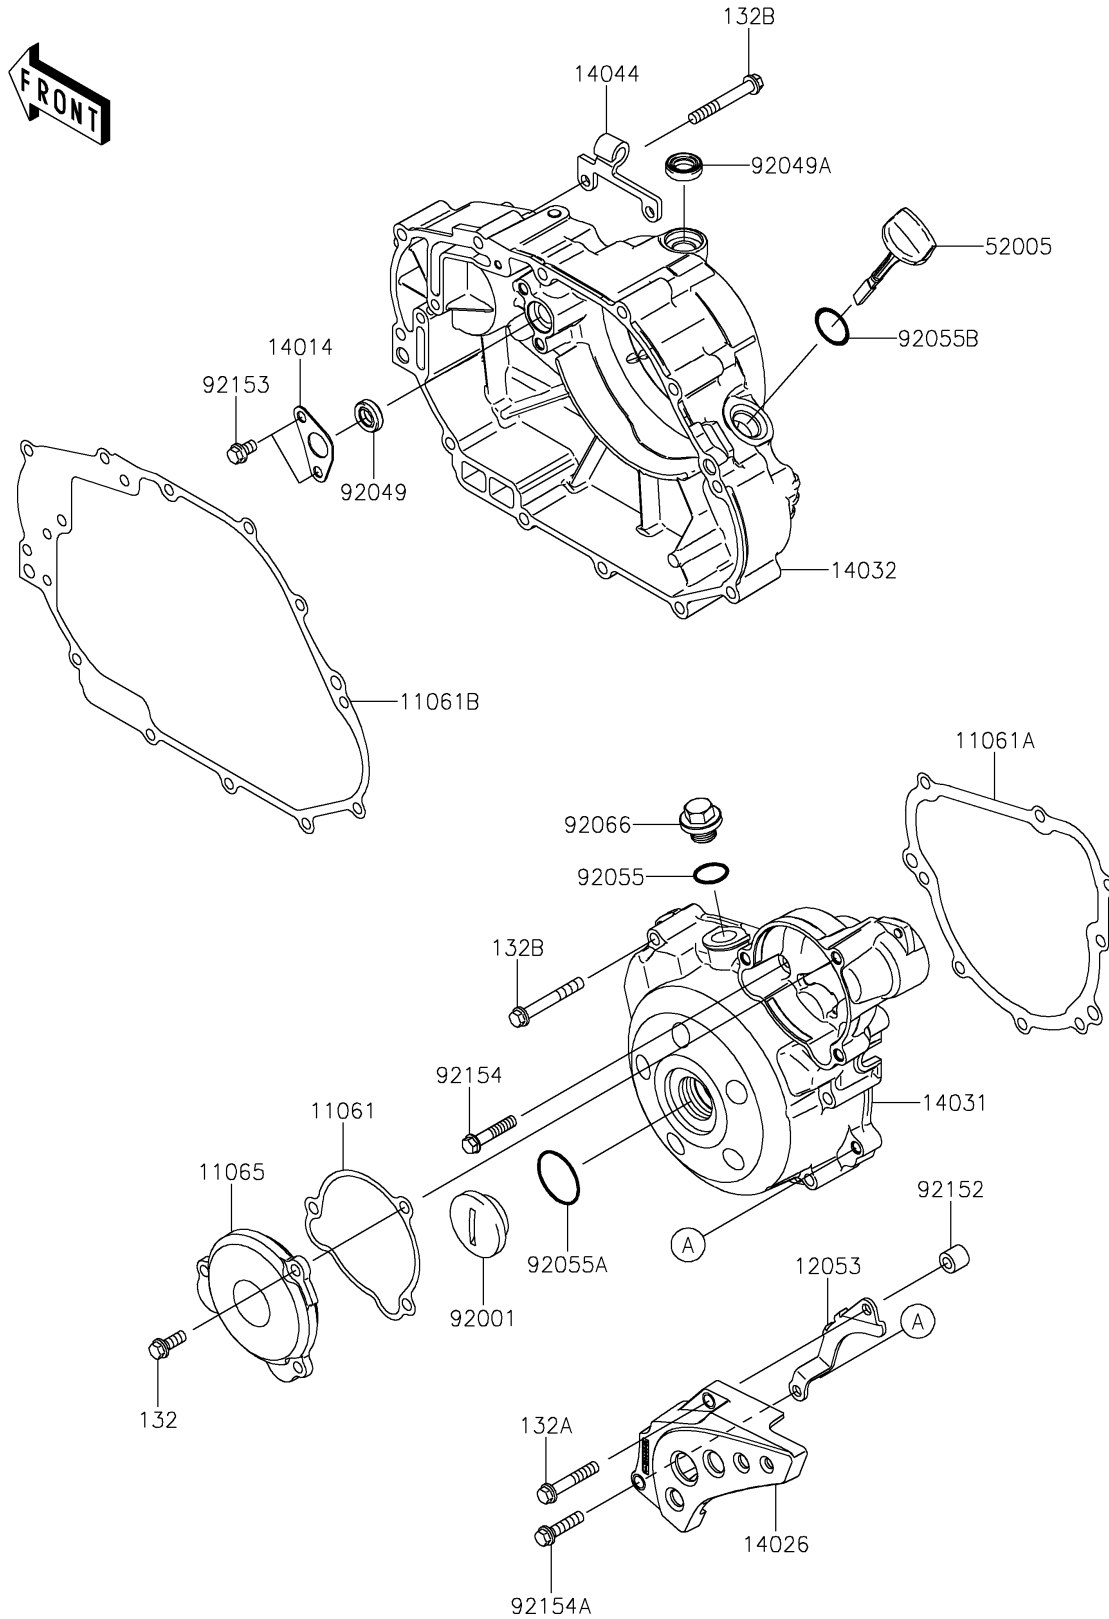

2021 KLX®140R PARTS DIAGRAM

Engine Cover(s)

E1431

2021 KLX®140R PARTS LIST

Engine Cover(s)

ITEM NAME	PART NUMBER	QUANTITY
GASKET (Ref # 11061)	11061-0300	1
GASKET,GENERATOR COVER (Ref # 11061A)	11061-0820	1
GASKET,CLUTCH COVER (Ref # 11061B)	11061-1315	1
CAP (Ref # 11065)	11065-0209	1
GUIDE-CHAIN (Ref # 12053)	12053-0133	1
BOLT-FLANGED-SMALL,6X16 (Ref # 132)	132BA0616	3
BOLT-FLANGED-SMALL,6X35 (Ref # 132A)	132BA0635	1
BOLT-FLANGED-SMALL,6X45 (Ref # 132B)	132BA0645	18
PLATE-POSITION (Ref # 14014)	14014-1153	1
COVER-CHAIN (Ref # 14026)	14026-0084	1
COVER-GENERATOR (Ref # 14031)	14031-0116	1
COVER-CLUTCH (Ref # 14032)	14032-0116	1
HOLDER-CABLE (Ref # 14044)	14044-0044	1
GAUGE,OIL LEVEL (Ref # 52005)	52005-0724	1
BOLT,GENERATOR COVER CAP (Ref # 92001)	92001-1827	1
SEAL-OIL,10X18X5 (Ref # 92049)	92049-0104	1
SEAL-OIL,12X20X5.5 (Ref # 92049A)	92049-0142	1
RING-O,14.8X2.4 (Ref # 92055)	92055-0153	1
RING-O,25.7X2.4 (Ref # 92055A)	92055-0154	1
RING-O,20X2 (Ref # 92055B)	92055-0155	1
PLUG,14X10 (Ref # 92066)	92066-1571	1
COLLAR,6.5X12X11 (Ref # 92152)	92152-0692	1
BOLT,6X10 (Ref # 92153)	92153-1140	2
BOLT,FLANGED,6X30 (Ref # 92154)	92154-1080	2
BOLT,FLANGED,6X25 (Ref # 92154A)	92154-2154	1