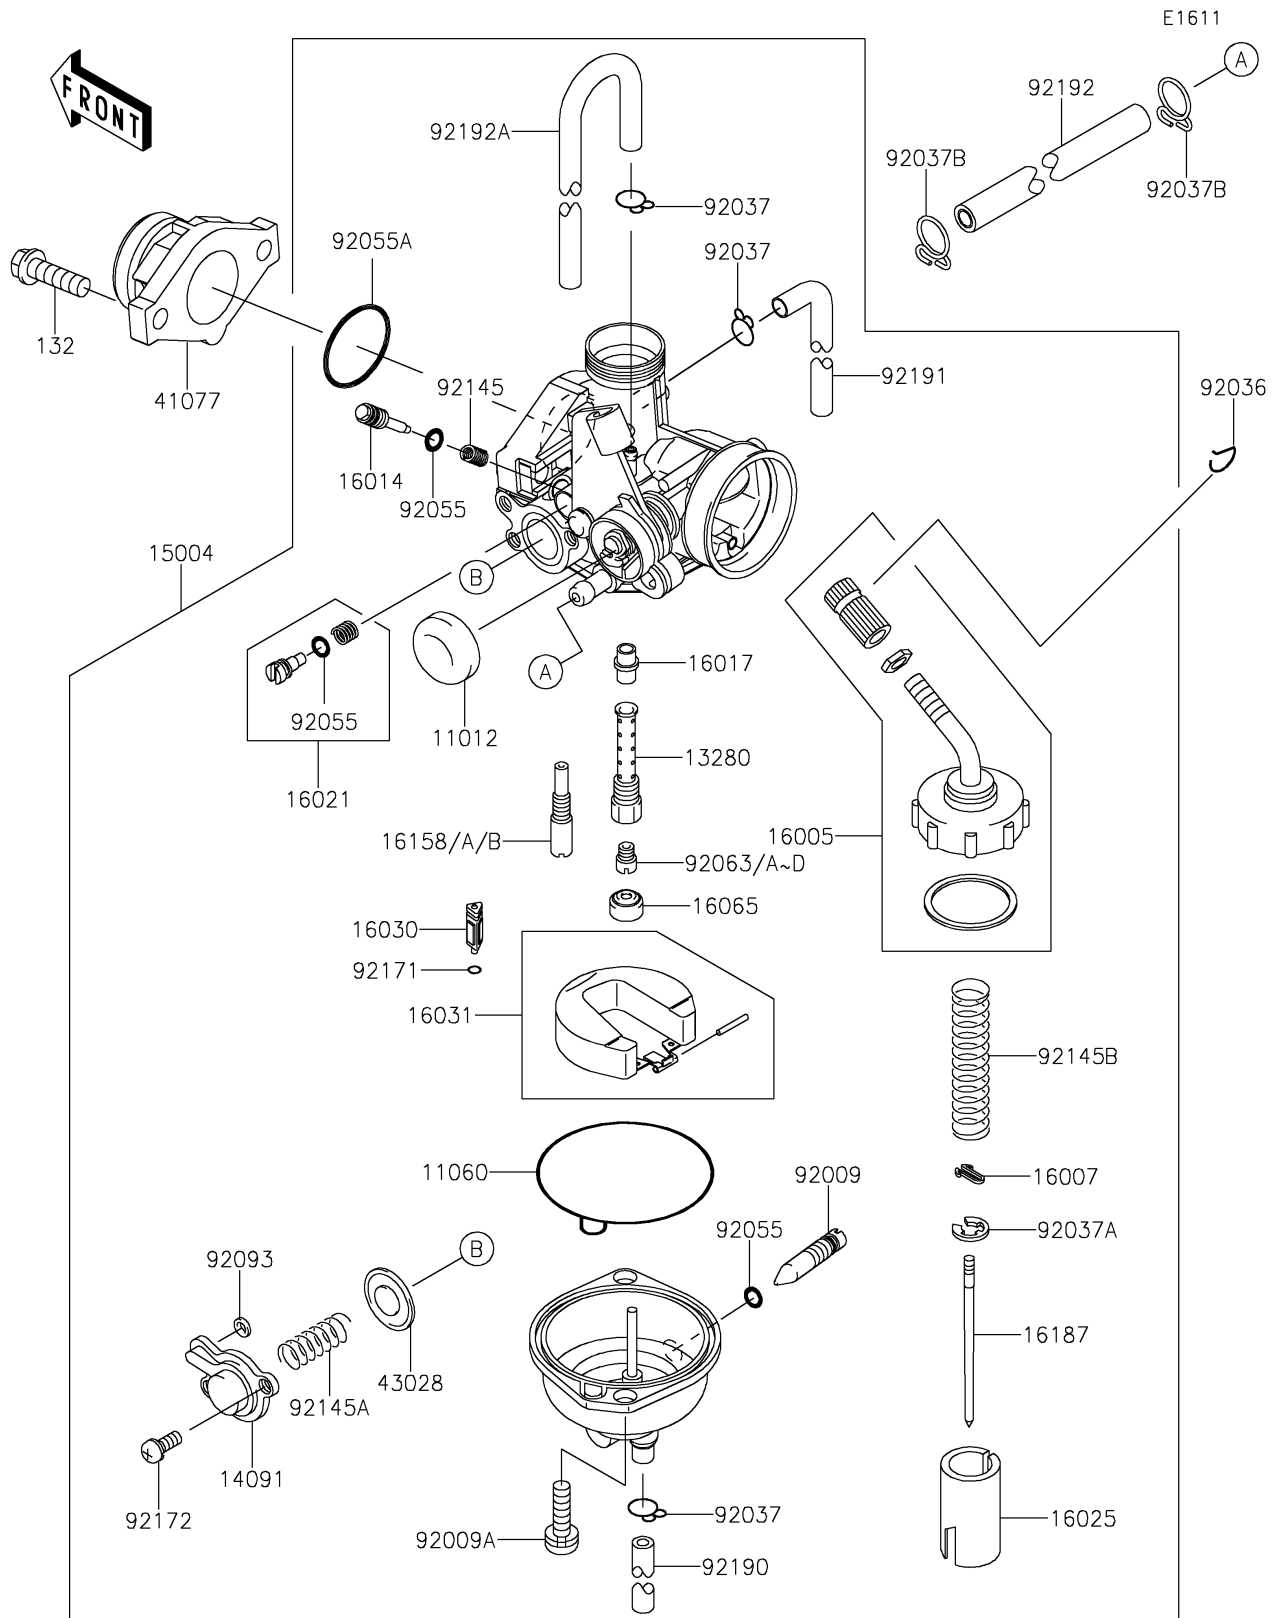

# 2021 KLX®140R PARTS DIAGRAM

Carburetor

## 2021 KLX®140R PARTS LIST

### Carburetor

ITEM NAME	PART NUMBER	QUANTITY
CAP,CHOKE (Ref # 11012)	11012-1940	1
GASKET,FLOAT CHAMBER (Ref # 11060)	11060-1700	1
HOLDER,NEEDLE JET (Ref # 13280)	13280-0286	1
COVER (Ref # 14091)	14091-0285	1
CARBURETOR-ASSY,PB20 (Ref # 15004)	15004-0024	1
TOP-CHAMBER (Ref # 16005)	16005-1091	1
SEAT-SPRING (Ref # 16007)	16007-1103	1
SCREW-PILOT AIR (Ref # 16014)	16014-0011	1
JET-NEEDLE (Ref # 16017)	16017-0014	1
SCREW-THROTTLE STOP (Ref # 16021)	16021-1203	1
VALVE-THROTTLE (Ref # 16025)	16025-0015	1
VALVE-FLOAT (Ref # 16030)	16030-0003	1
FLOAT (Ref # 16031)	16031-0004	1
HOLDER-CARBURETOR,JET (Ref # 16065)	16065-1106	1
JET-SLOW,#35 (Ref # 16158)	16158-0004	AR
JET-SLOW,#40 (Ref # 16158A)	16158-0005	AR
JET-SLOW,#38 (Ref # 16158B)	16158-1063	1
NEEDLE-JET,NNA (Ref # 16187)	16187-0283	1
ADAPTER (Ref # 41077)	41077-0038	1
DIAPHRAGM (Ref # 43028)	43028-0003	1
SCREW,DRAIN (Ref # 92009)	92009-1057	1
SCREW (Ref # 92009A)	92009-1750	2
RING-SNAP (Ref # 92036)	92036-018	1
CLAMP,TUBE (Ref # 92037)	92037-1142	3
CLAMP,JET NEEDLE (Ref # 92037A)	92037-1401	1
CLAMP (Ref # 92037B)	92037-1712	2
RING-O (Ref # 92055)	92055-1053	3
RING-O (Ref # 92055A)	92055-1541	1
JET-MAIN,#90 (Ref # 92063)	92063-0013	AR

### Carburetor

ITEM NAME	PART NUMBER	QUANTITY
JET-MAIN,#92 (Ref # 92063A)	92063-0014	AR
JET-MAIN,#95 (Ref # 92063B)	92063-0015	1
JET-MAIN,#98 (Ref # 92063C)	92063-0016	AR
JET-MAIN,#100 (Ref # 92063D)	92063-0017	AR
SEAL,U-RING (Ref # 92093)	92093-1046	1
BOLT-FLANGED-SMALL,6X20 (Ref # 132)	132BC0620	2
SPRING (Ref # 92145)	92145-0004	1
SPRING (Ref # 92145A)	92145-0217	1
SPRING (Ref # 92145B)	92145-0610	1
CLAMP (Ref # 92171)	92171-1837	1
SCREW (Ref # 92172)	92172-0165	2
TUBE,3.5X6.5X240 (Ref # 92190)	92190-1218	1
TUBE,3.5X6.5X298 (Ref # 92191)	92191-1142	1
TUBE,5X10X150 (Ref # 92192)	92192-0477	1
TUBE,3.5X6.5X18/320 (Ref # 92192A)	92192-0690	1