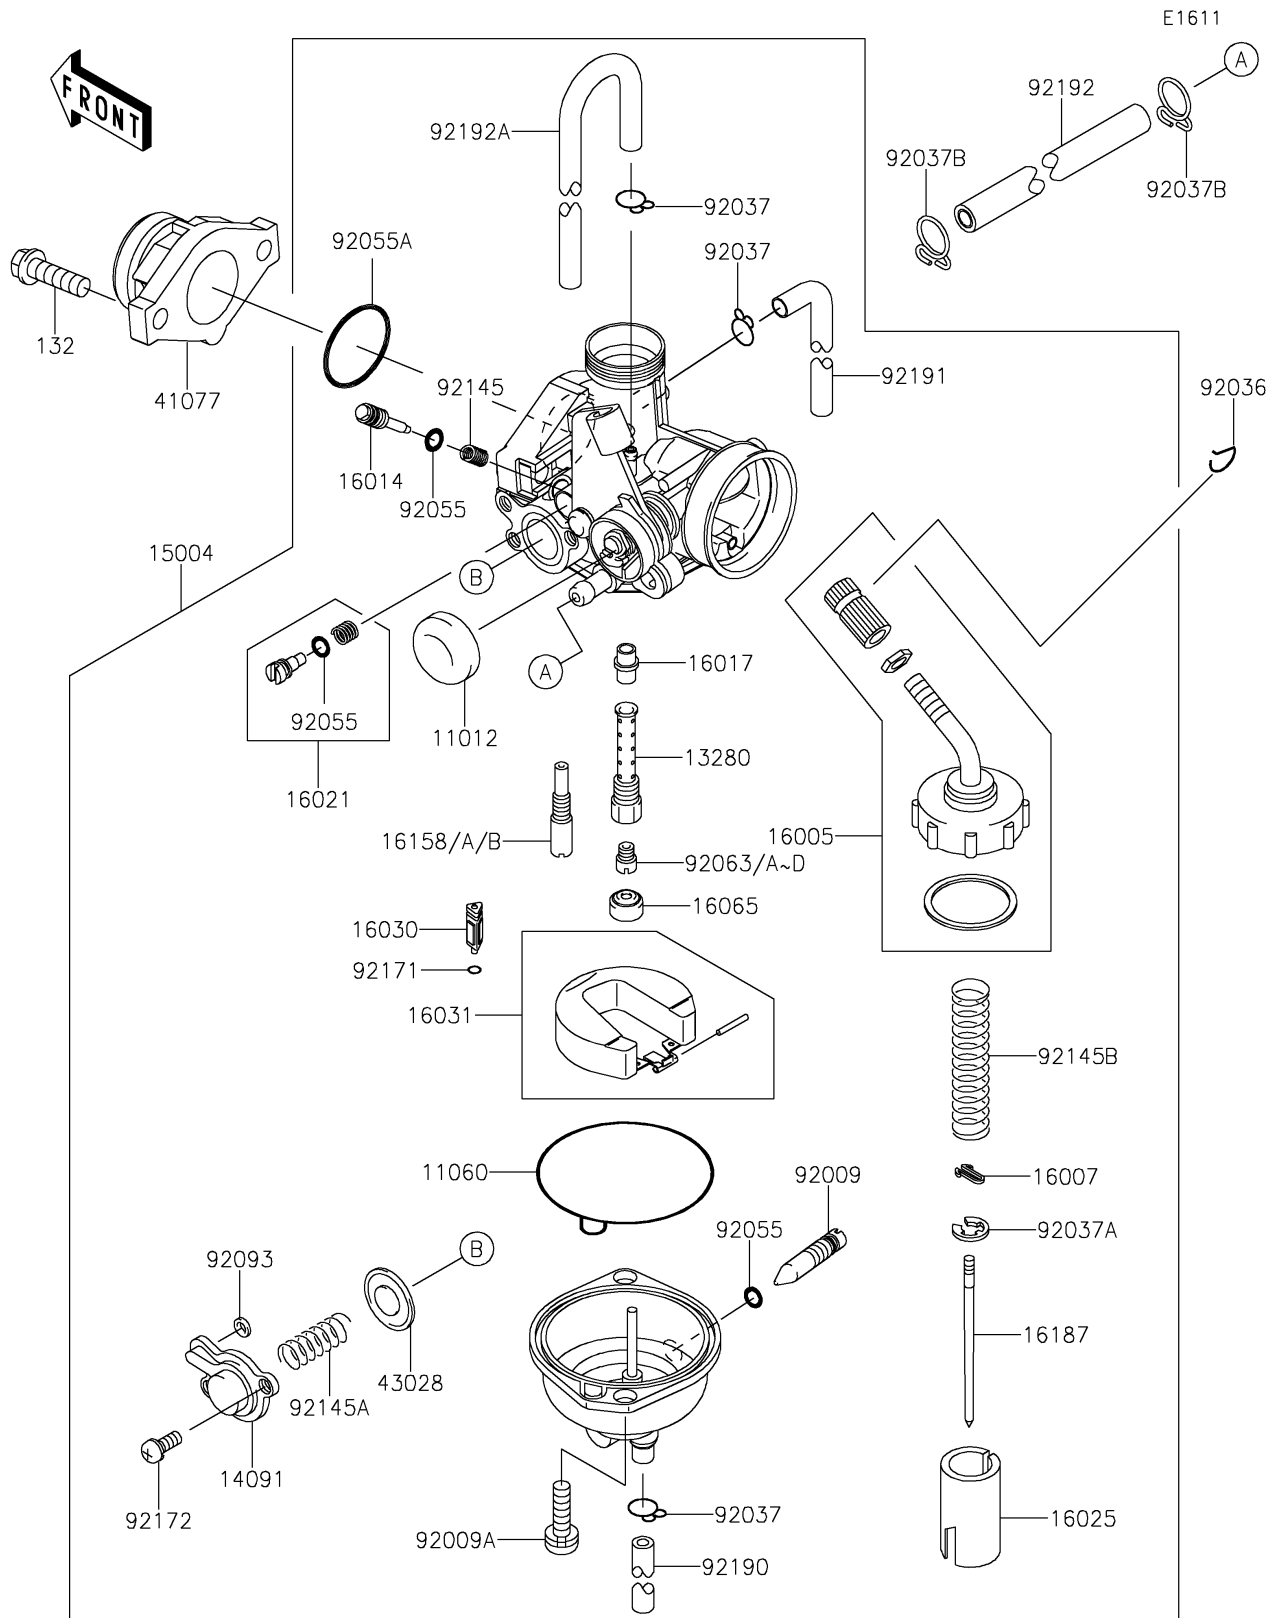

2021 KLX®140R PARTS DIAGRAM

Carburetor

2021 KLX®140R PARTS LIST

Carburetor

ITEM NAME	PART NUMBER	QUANTITY
CAP,CHOKE (Ref # 11012)	11012-1940	1
GASKET,FLOAT CHAMBER (Ref # 11060)	11060-1700	1
HOLDER,NEEDLE JET (Ref # 13280)	13280-0286	1
COVER (Ref # 14091)	14091-0285	1
CARBURETOR-ASSY,PB20 (Ref # 15004)	15004-0024	1
TOP-CHAMBER (Ref # 16005)	16005-1091	1
SEAT-SPRING (Ref # 16007)	16007-1103	1
SCREW-PILOT AIR (Ref # 16014)	16014-0011	1
JET-NEEDLE (Ref # 16017)	16017-0014	1
SCREW-THROTTLE STOP (Ref # 16021)	16021-1203	1
VALVE-THROTTLE (Ref # 16025)	16025-0015	1
VALVE-FLOAT (Ref # 16030)	16030-0003	1
FLOAT (Ref # 16031)	16031-0004	1
HOLDER-CARBURETOR,JET (Ref # 16065)	16065-1106	1
JET-SLOW,#35 (Ref # 16158)	16158-0004	AR
JET-SLOW,#40 (Ref # 16158A)	16158-0005	AR
JET-SLOW,#38 (Ref # 16158B)	16158-1063	1
NEEDLE-JET,NNAA (Ref # 16187)	16187-0283	1
ADAPTER (Ref # 41077)	41077-0038	1
DIAPHRAGM (Ref # 43028)	43028-0003	1
SCREW,DRAIN (Ref # 92009)	92009-1057	1
SCREW (Ref # 92009A)	92009-1750	2
RING-SNAP (Ref # 92036)	92036-018	1
CLAMP,TUBE (Ref # 92037)	92037-1142	3
CLAMP,JET NEEDLE (Ref # 92037A)	92037-1401	1
CLAMP (Ref # 92037B)	92037-1712	2
RING-O (Ref # 92055)	92055-1053	3
RING-O (Ref # 92055A)	92055-1541	1
JET-MAIN,#90 (Ref # 92063)	92063-0013	AR

2021 KLX®140R PARTS LIST

Carburetor

ITEM NAME	PART NUMBER	QUANTITY
JET-MAIN,#92 (Ref # 92063A)	92063-0014	AR
JET-MAIN,#95 (Ref # 92063B)	92063-0015	1
JET-MAIN,#98 (Ref # 92063C)	92063-0016	AR
JET-MAIN,#100 (Ref # 92063D)	92063-0017	AR
SEAL,U-RING (Ref # 92093)	92093-1046	1
BOLT-FLANGED-SMALL,6X20 (Ref # 132)	132BC0620	2
SPRING (Ref # 92145)	92145-0004	1
SPRING (Ref # 92145A)	92145-0217	1
SPRING (Ref # 92145B)	92145-0610	1
CLAMP (Ref # 92171)	92171-1837	1
SCREW (Ref # 92172)	92172-0165	2
TUBE,3.5X6.5X240 (Ref # 92190)	92190-1218	1
TUBE,3.5X6.5X298 (Ref # 92191)	92191-1142	1
TUBE,5X10X150 (Ref # 92192)	92192-0477	1
TUBE,3.5X6.5X18/320 (Ref # 92192A)	92192-0690	1