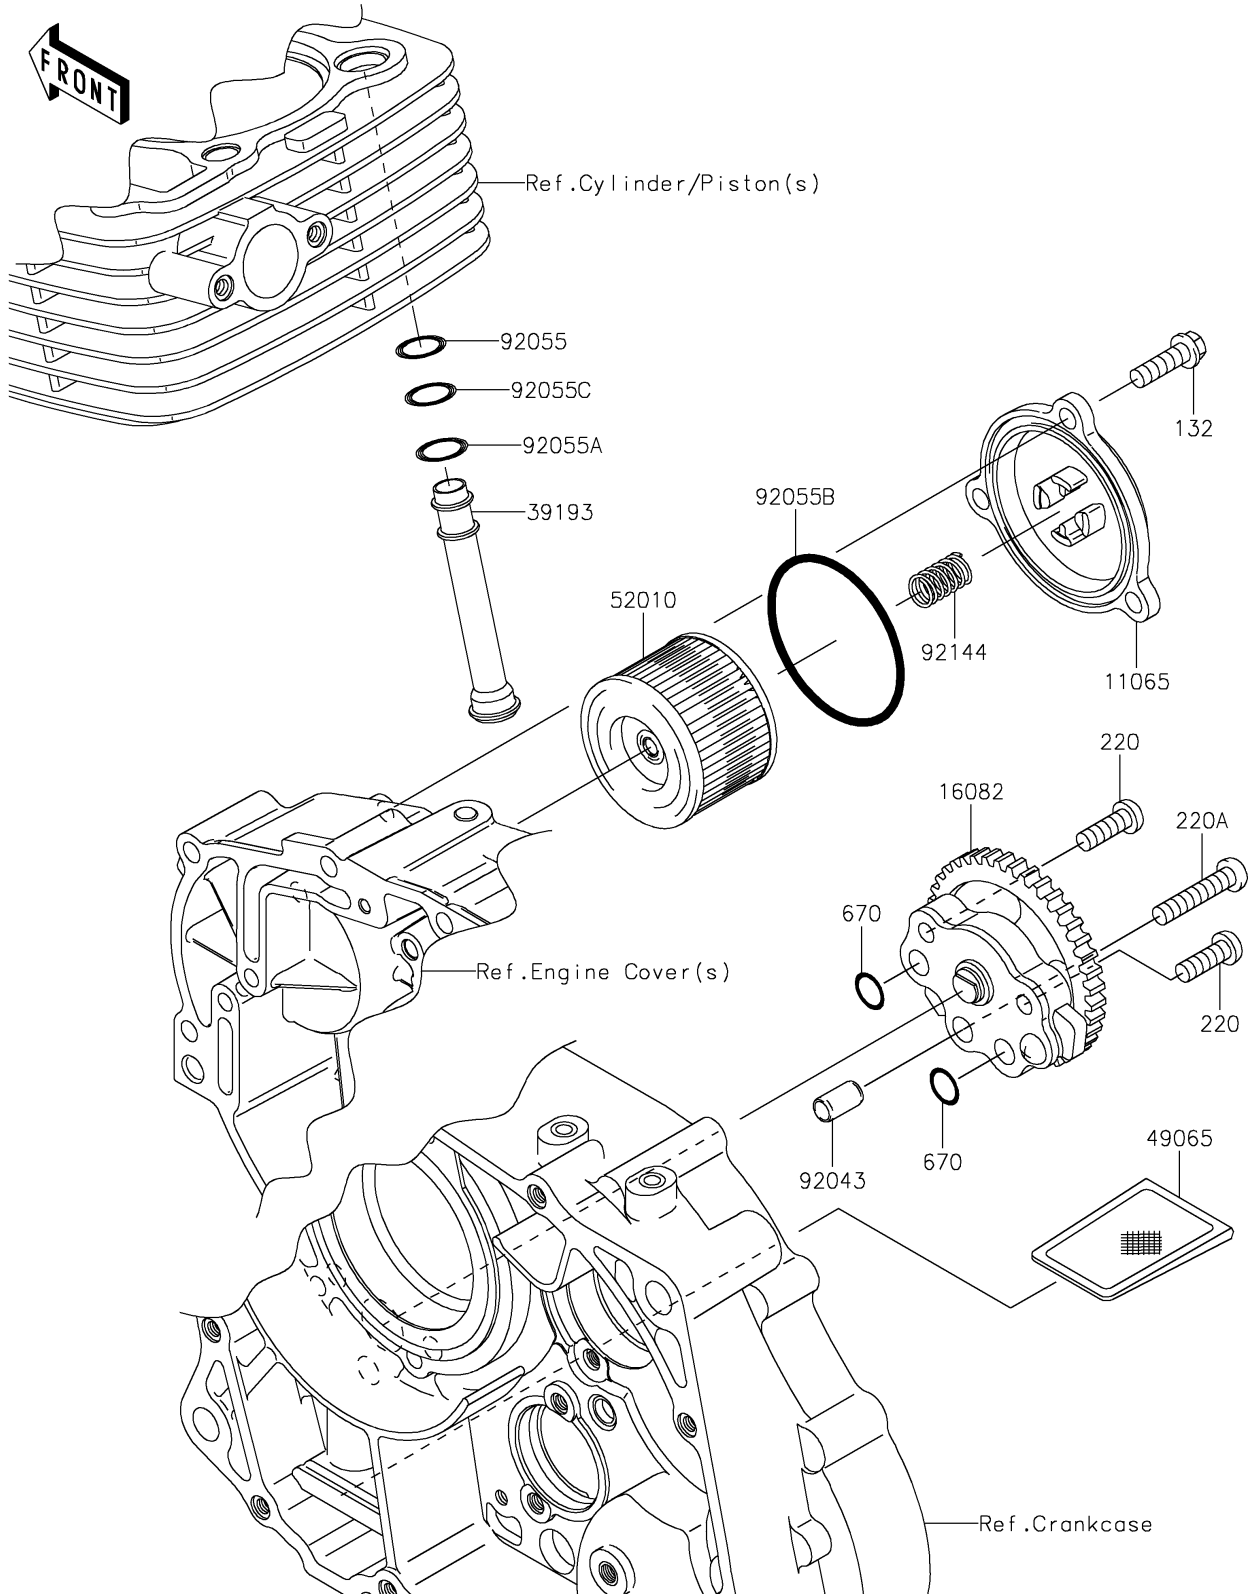

2021 KLX®140R PARTS DIAGRAM

Oil Pump

E1710

2021 KLX®140R PARTS LIST

Oil Pump

ITEM NAME	PART NUMBER	QUANTITY
-----------	-------------	----------