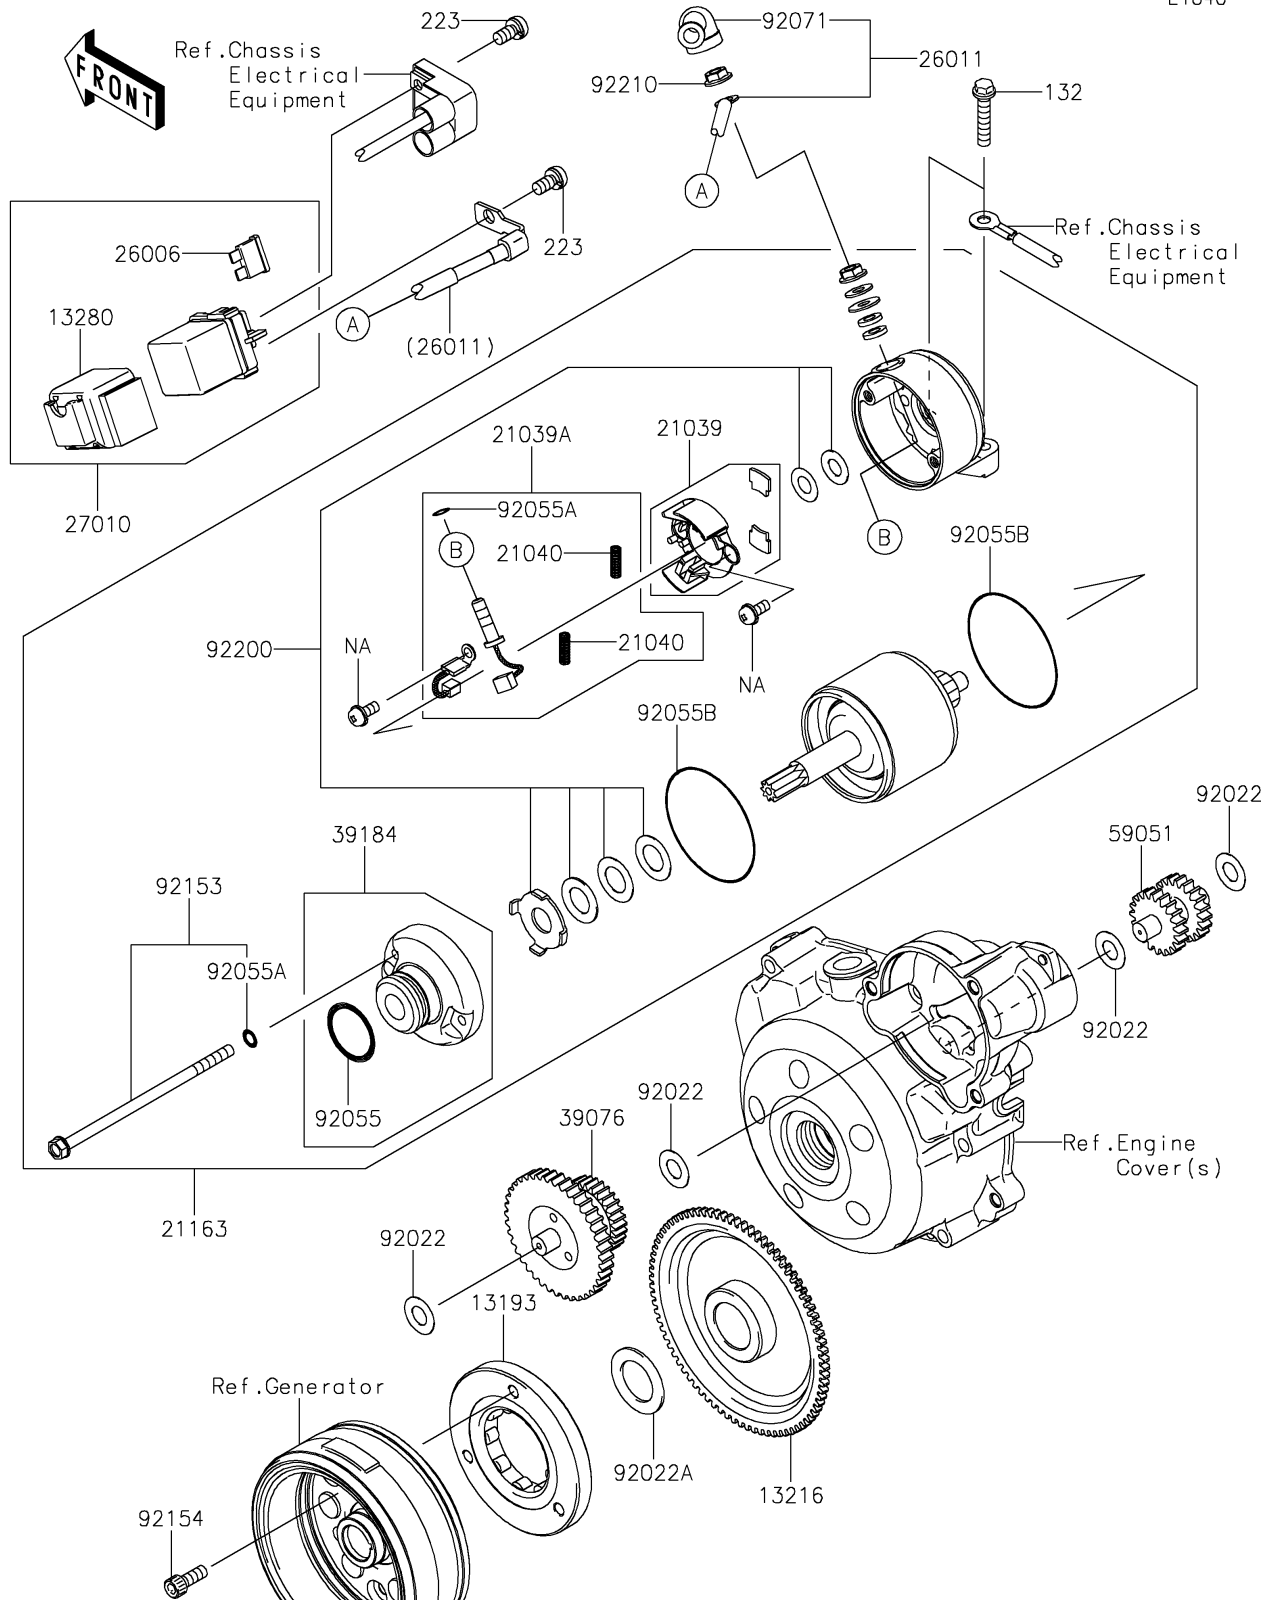

2021 KLX®140R PARTS DIAGRAM

Starter Motor

E1840

2021 KLX®140R PARTS LIST

Starter Motor

ITEM NAME	PART NUMBER	QUANTITY
CLUTCH-ASSY-ONEWAY (Ref # 13193)	13193-0005	1
BOLT-FLANGED-SMALL,6X30 (Ref # 132)	132BD0630	2
GEAR-COMP,FREE WHEEL (Ref # 13216)	13216-0040	1
HOLDER (Ref # 13280)	13280-0818	1
BRUSH (Ref # 21039)	21039-0007	1
BRUSH (Ref # 21039A)	21039-0008	1
SPRING-BRUSH (Ref # 21040)	21040-0004	2
STARTER-ELECTRIC (Ref # 21163)	21163-0762	1
SCREW-PAN-WS-CROS,5X10 (Ref # 223)	223AA0510	2
FUSE,BLADE,10A,RED (Ref # 26006)	26006-1007	1
WIRE-LEAD,STARTER (Ref # 26011)	26011-0782	1
SWITCH,MAGNETIC (Ref # 27010)	27010-0798	1
LIMITER,STARTER IDLE GEAR (Ref # 39076)	39076-0020	1
BRACKET-ASSY (Ref # 39184)	39184-0015	1
GEAR-SPUR,IDLE (Ref # 59051)	59051-0785	1
WASHER,10.2X20X0.5 (Ref # 92022)	92022-1649	4
WASHER,22.3X35X1.6 (Ref # 92022A)	92022-212	1
RING-O (Ref # 92055)	92055-1276	1
RING-O,4.5X2.0 (Ref # 92055A)	92055-1370	3
RING-O (Ref # 92055B)	92055-1550	2
GROMMET (Ref # 92071)	92071-0705	1
BOLT (Ref # 92153)	92153-1914	2
BOLT,SOCKET,6X16 (Ref # 92154)	92154-0235	3
WASHER,SET (Ref # 92200)	92200-0407	1
NUT,FLANGED,6MM (Ref # 92210)	92210-1514	1