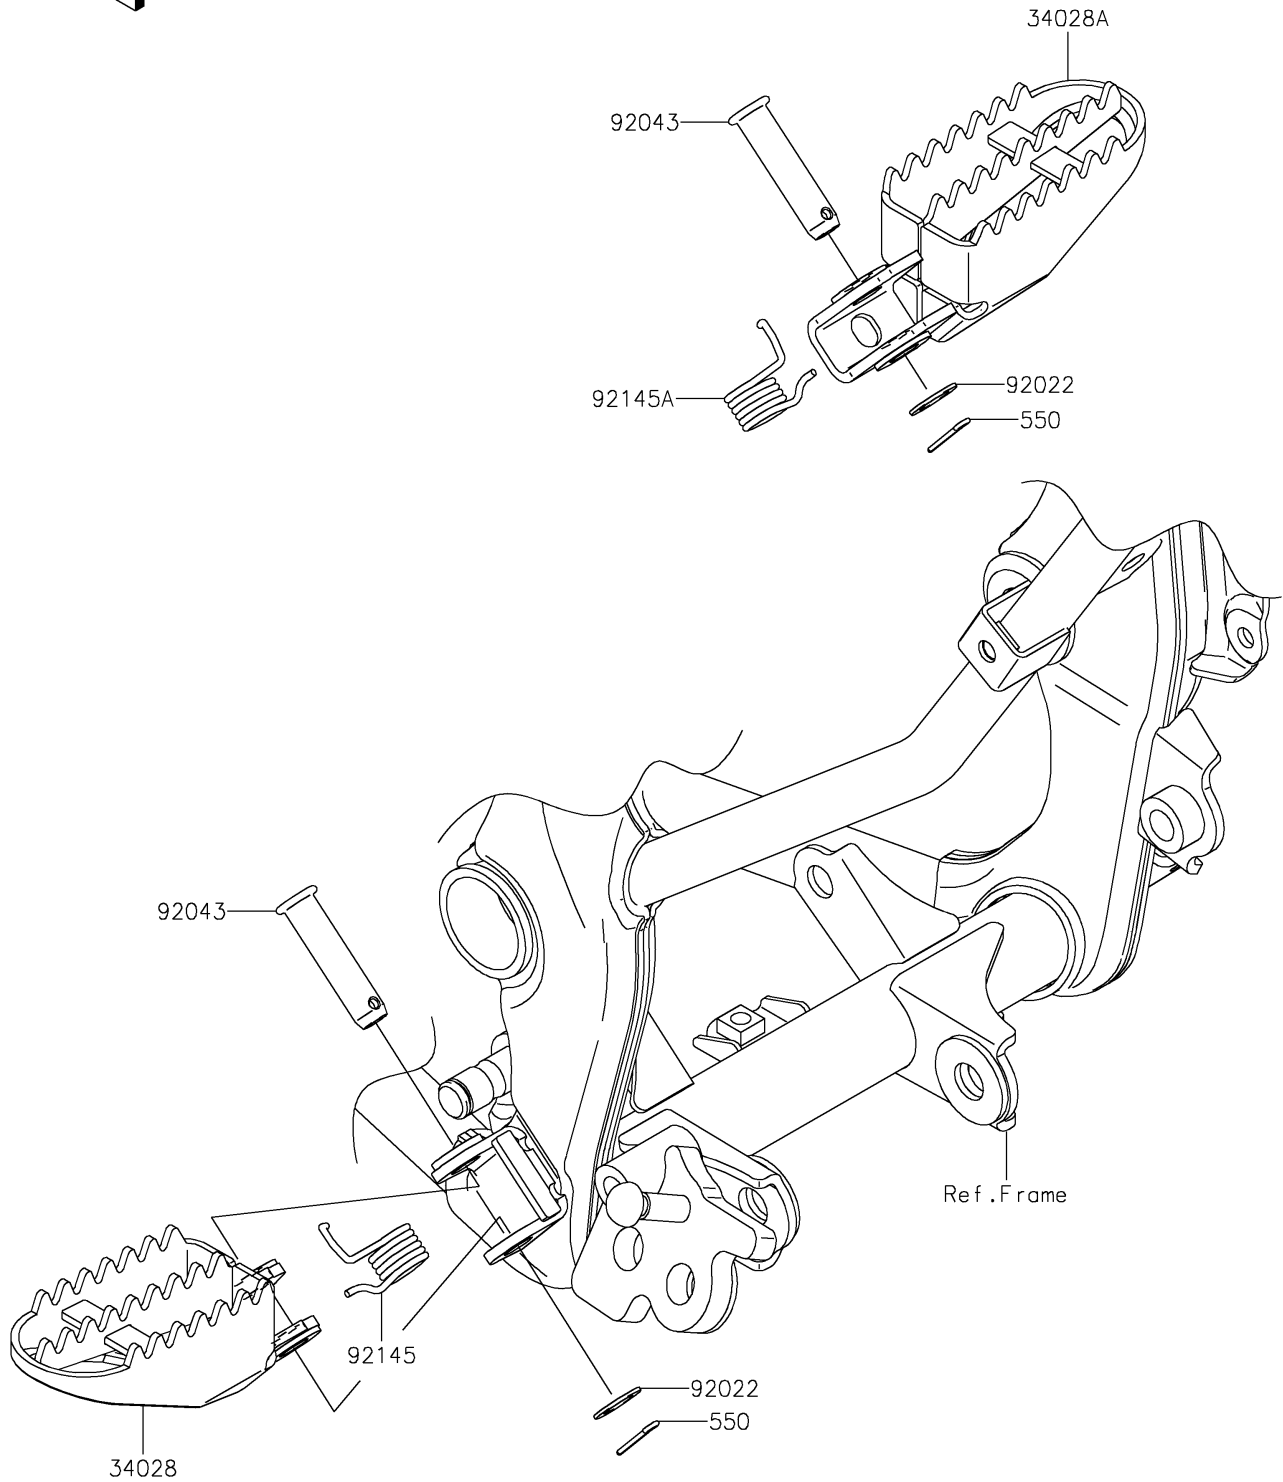

2021 KLX®140R PARTS DIAGRAM

Footrests

F2160

2021 KLX®140R PARTS LIST

Footrests

ITEM NAME	PART NUMBER	QUANTITY
STEP,LH,P.SILVER (Ref # 34028)	34028-0077-458	1
STEP,RH,P.SILVER (Ref # 34028A)	34028-0078-458	1
PIN-COTTER,3.0X20 (Ref # 550)	550S3020	2
WASHER,10.2X16X1 (Ref # 92022)	92022-1829	2
PIN,10X37.5 (Ref # 92043)	92043-1643	2
SPRING,STEP,LH (Ref # 92145)	92145-0601	1
SPRING,STEP,RH (Ref # 92145A)	92145-0602	1