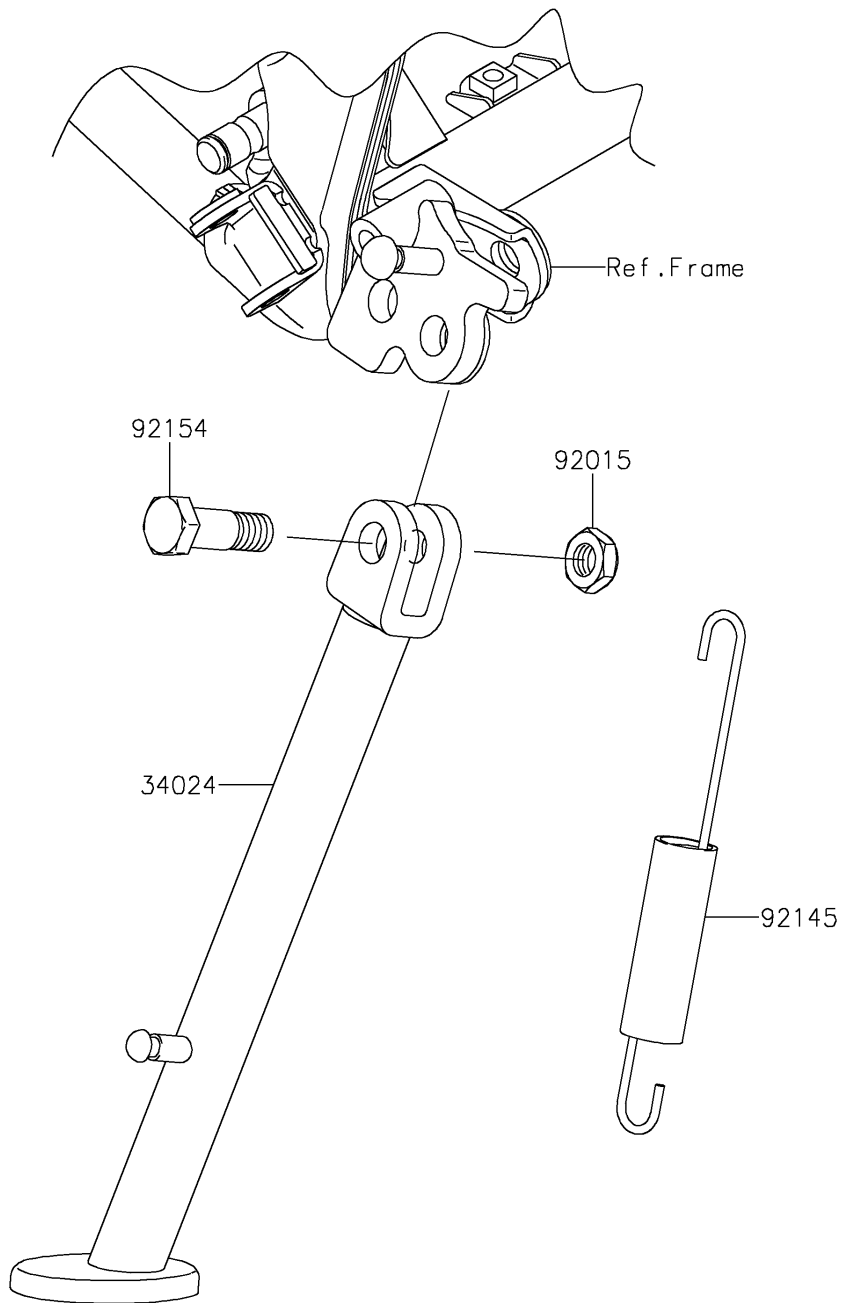

2021 KLX®140R PARTS DIAGRAM

Stand(s)

F2190

2021 KLX®140R PARTS LIST

Stand(s)

ITEM NAME	PART NUMBER	QUANTITY
STAND-SIDE,P.SILVER (Ref # 34024)	34024-0062-458	1
NUT,LOCK,10MM,BLACK (Ref # 92015)	92015-1188	1
SPRING,SIDE STAND (Ref # 92145)	92145-0584	1
BOLT,SIDE STAND (Ref # 92154)	92154-0412	1