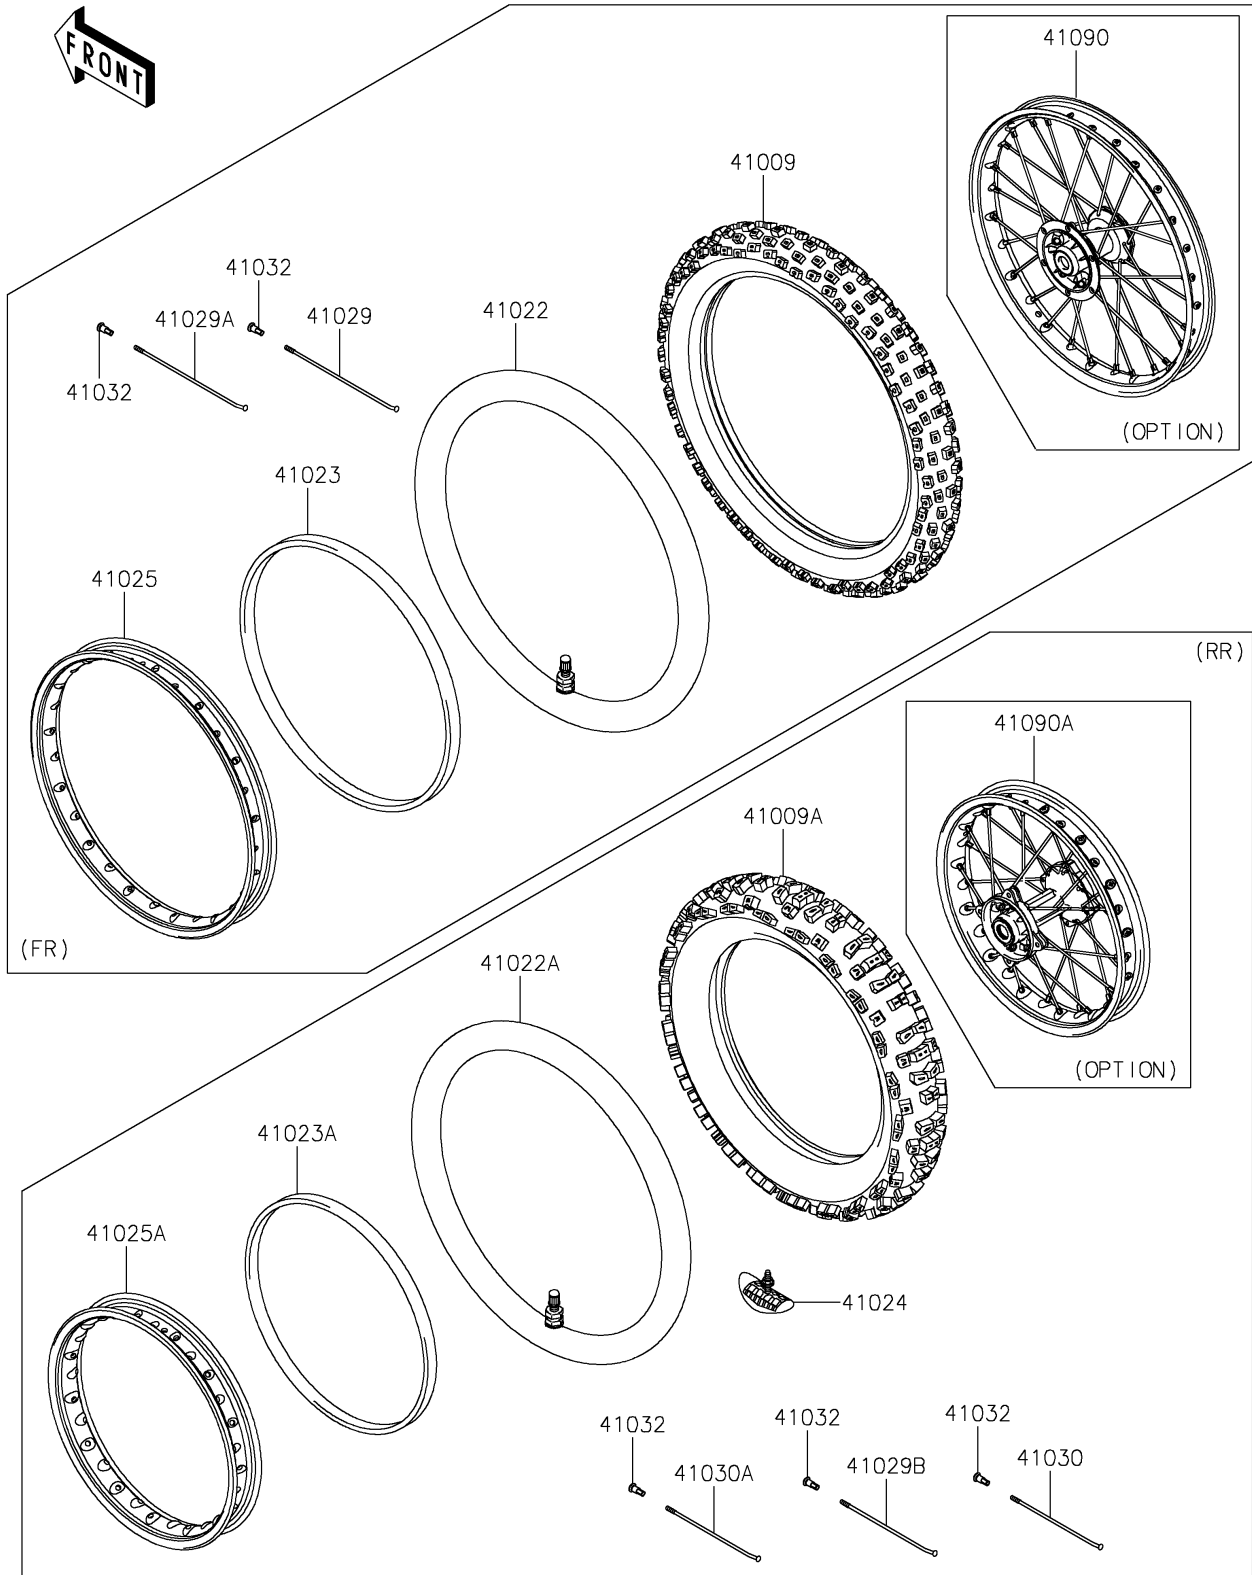

# 2021 KLX®140R PARTS DIAGRAM

Wheels/Tires

F2210

## 2021 KLX®140R PARTS LIST

### Wheels/Tires

ITEM NAME	PART NUMBER	QUANTITY
TIRE,FR,70/100-17 40M,IX05H (Ref # 41009)	41009-0167	1
TIRE,RR,90/100-14 49M,IX05H (Ref # 41009A)	41009-0168	1
TUBE-TIRE,70/100-17 (Ref # 41022)	41022-0027	1
TUBE-TIRE,90/100-14 (Ref # 41022A)	41022-0028	1
BAND-RIM,70/100-17 (Ref # 41023)	41023-0011	1
BAND-RIM,90/100-14 (Ref # 41023A)	41023-0012	1
STOPPER-RIM,1.60-M(DUNLOP) (Ref # 41024)	41024-010	1
RIM,FR,1.40X17,SILVER (Ref # 41025)	41025-0353-WA	1
RIM,RR,1.60X14,SILVER (Ref # 41025A)	41025-0354-WA	1
SPOKE-INNER,FR,RH,187MMX166D (Ref # 41029)	41029-0041	14
SPOKE-INNER,FR,LH,183MMX166D (Ref # 41029A)	41029-0042	14
SPOKE-INNER,RR,157MMX170D (Ref # 41029B)	41029-0043	14
SPOKE-OUTER,RR,RH,149MMX172D (Ref # 41030)	41030-0013	7
SPOKE-OUTER,RR,LH,153MMX172D (Ref # 41030A)	41030-0014	7
NIPPLE-SPOKE (Ref # 41032)	41032-0010	56
WHEEL,FR,1.40X17,SILVER (Ref # 41090)	41090-0053-WA	1
WHEEL,RR,1.60X14,SILVER (Ref # 41090A)	41090-0055-WA	1