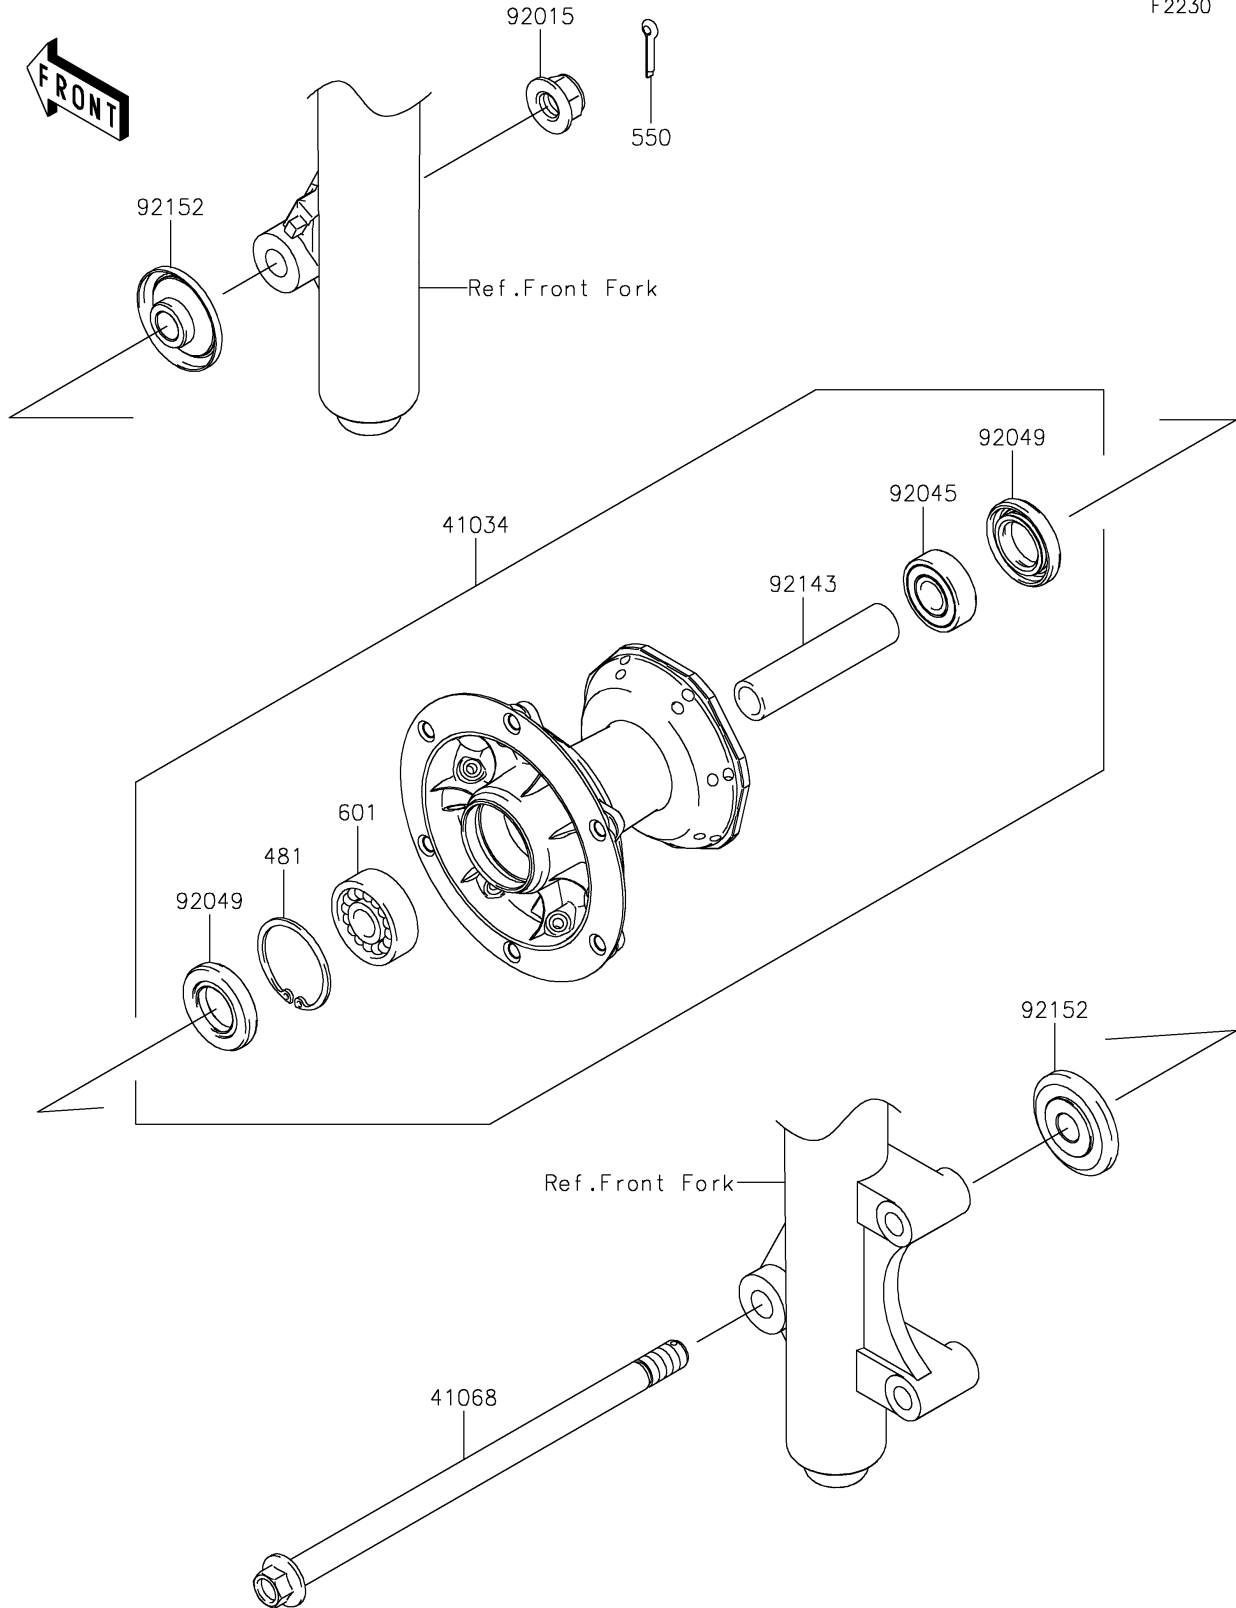

2021 KLX®140R PARTS DIAGRAM

Front Hub

F2230

2021 KLX®140R PARTS LIST

Front Hub

ITEM NAME	PART NUMBER	QUANTITY
DRUM-ASSY,FRONT BRAKE (Ref # 41034)	41034-0055	1
AXLE,FR (Ref # 41068)	41068-1333	1
CIRCLIP-TYPE-C,37MM (Ref # 481)	481J3700	1
PIN-COTTER,2.5X20 (Ref # 550)	550AA2520	1
BEARING-BALL,#6201UUC3 (Ref # 601)	601B6301UU	1
NUT,LOCK,FLANGED,12MM (Ref # 92015)	92015-1433	1
BEARING-BALL,TMB201LLUC3/2A (Ref # 92045)	92045-1062	1
SEAL-OIL,20X37X6.5 (Ref # 92049)	92049-0113	2
COLLAR,FR BRAKE DRUM,L=76 (Ref # 92143)	92143-1935	1
COLLAR,FR AXLE,L=12 (Ref # 92152)	92152-0653	2