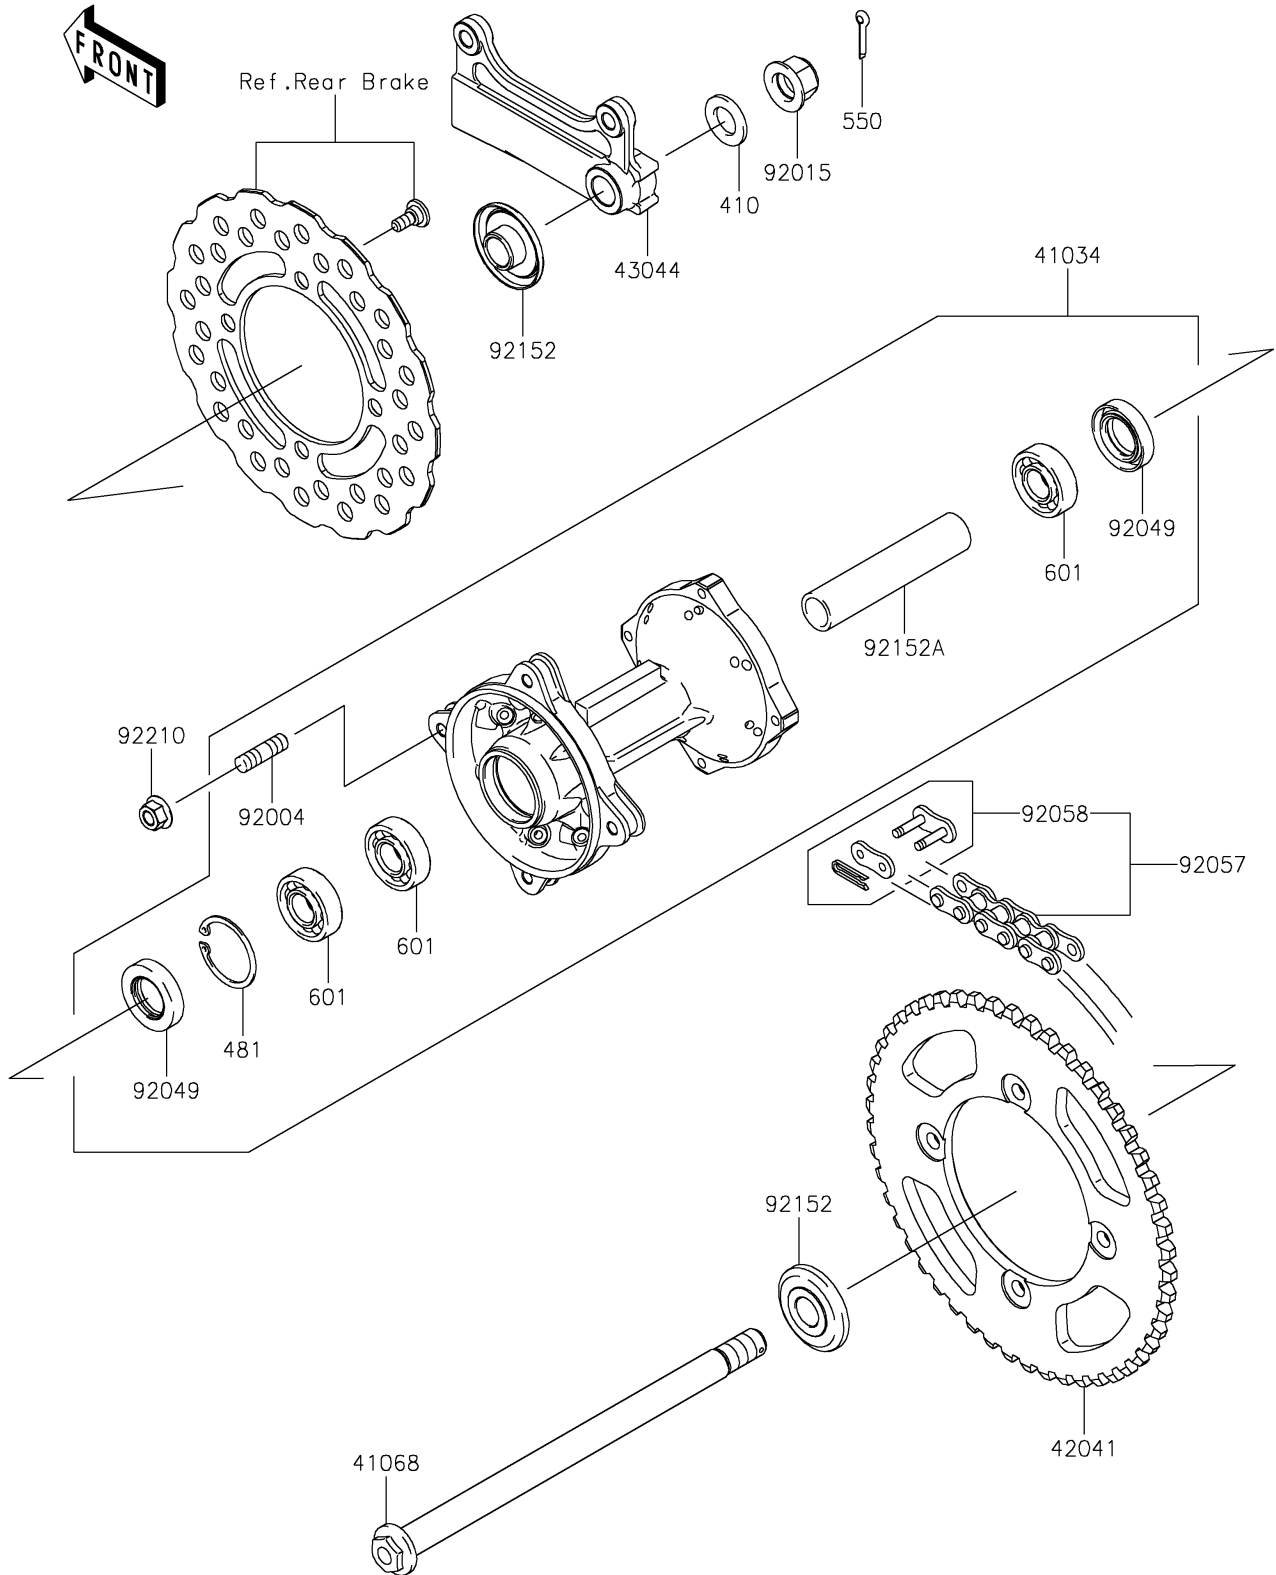

# 2021 KLX®140R PARTS DIAGRAM

Rear Hub

F2240

## 2021 KLX®140R PARTS LIST

### Rear Hub

ITEM NAME	PART NUMBER	QUANTITY
WASHER-PLAIN-SMALL,14MM (Ref # 410)	410AA1400	1
DRUM-ASSY,REAR BRAKE (Ref # 41034)	41034-0056	1
AXLE,RR,238MM (Ref # 41068)	41068-0085	1
SPROCKET-HUB,50T (Ref # 42041)	42041-0051	1
HOLDER-COMP-CALIPER (Ref # 43044)	43044-1122	1
CIRCLIP-TYPE-C,35MM (Ref # 481)	481J3500	1
PIN-COTTER,2.5X20 (Ref # 550)	550AA2520	1
BEARING-BALL (Ref # 601)	601B6202UU	3
STUD,8X16 (Ref # 92004)	92004-1183	4
NUT,FLANGED,14MM (Ref # 92015)	92015-1401	1
SEAL-OIL (Ref # 92049)	92049-0114	2
CHAIN,DRIVE,DID428HDSX122L (Ref # 92057)	92057-0657	1
JOINT-CHAIN,DRIVE (Ref # 92058)	92058-0016	1
COLLAR,RR AXLE,L=12.5 (Ref # 92152)	92152-0651	2
COLLAR,RR BRAKE DRUM,L=95 (Ref # 92152A)	92152-1090	1
NUT,FLANGED,LOCK,8MM (Ref # 92210)	92210-0159	4