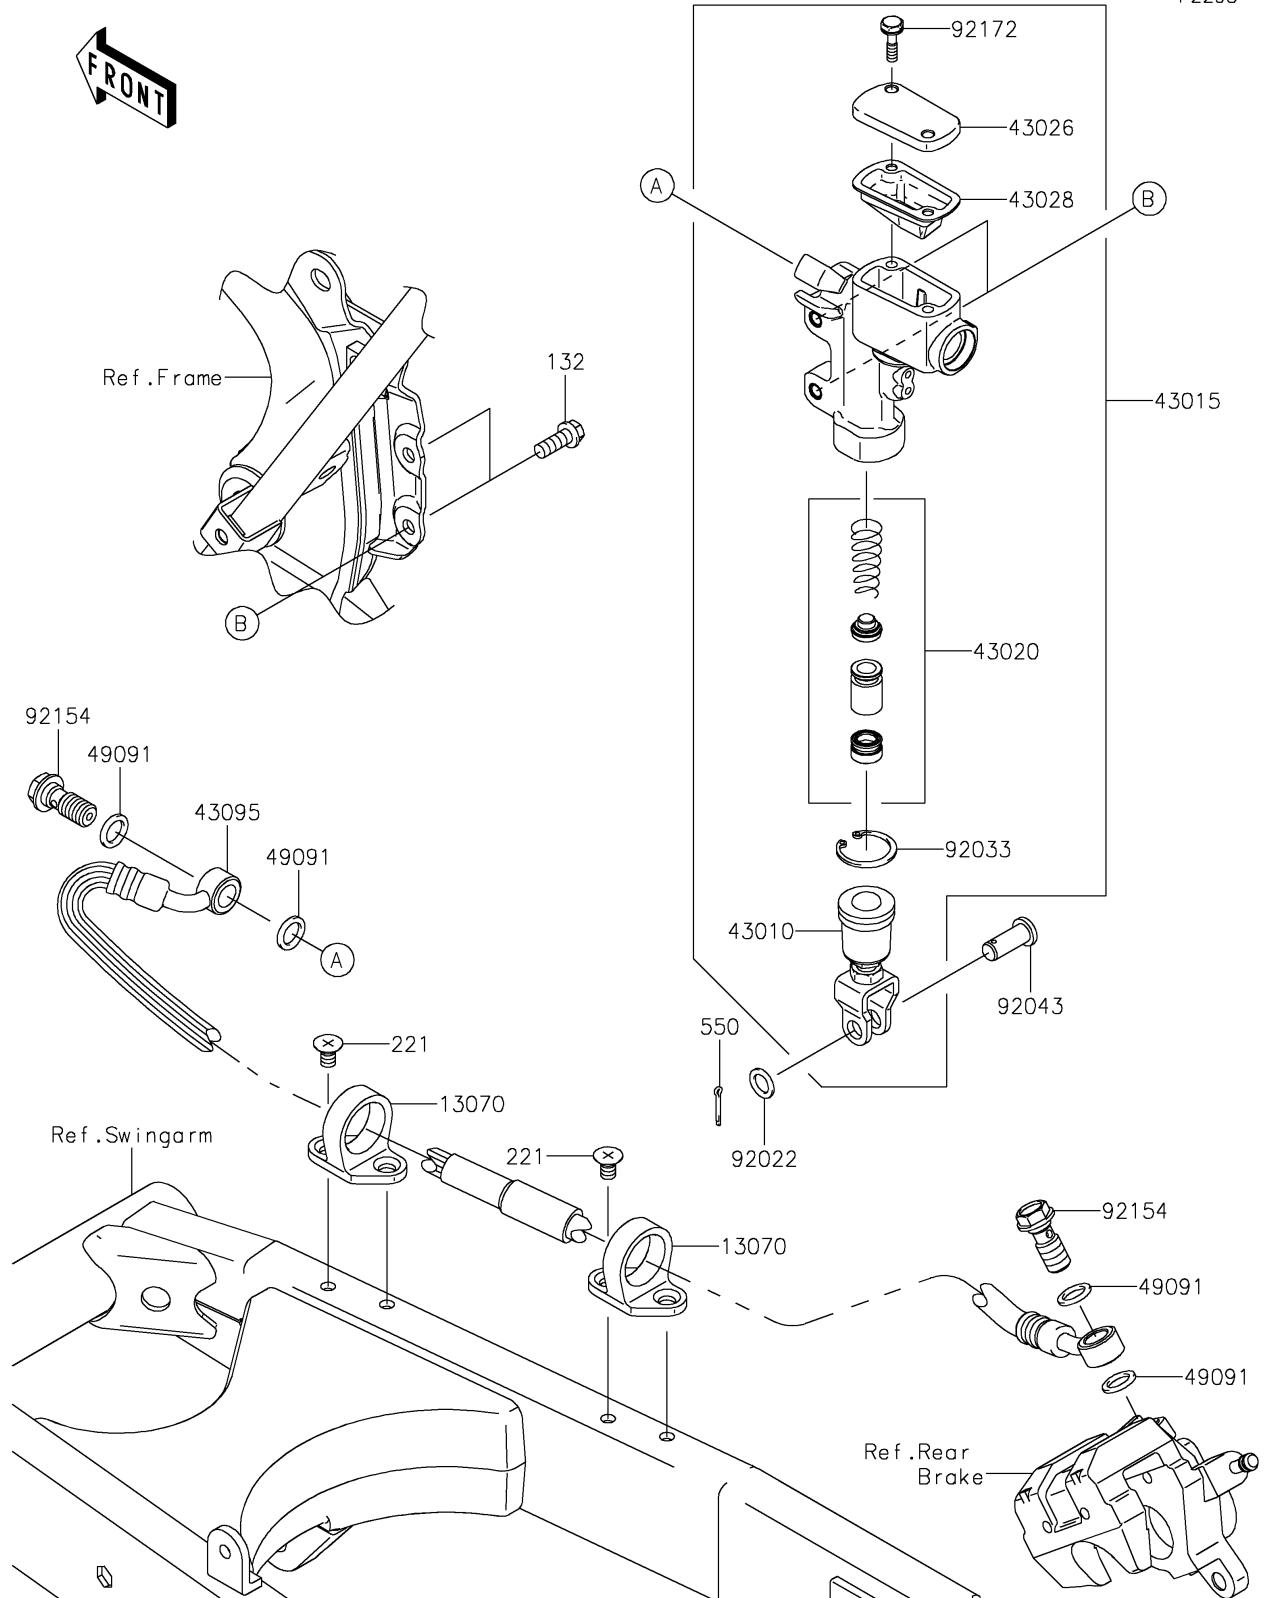

# 2021 KLX®140R PARTS DIAGRAM

## Rear Master Cylinder

F2293

## 2021 KLX®140R PARTS LIST

### Rear Master Cylinder

ITEM NAME	PART NUMBER	QUANTITY
GUIDE,HOSE (Ref # 13070)	13070-1144	2
BOLT-FLANGED-SMALL,6X16 (Ref # 132)	132BA0616	2
SCREW-CSK-CROS,6X10 (Ref # 221)	221AA0610	4
ROD-ASSY-BRAKE (Ref # 43010)	43010-0006	1
CYLINDER-ASSY-MASTER,RR (Ref # 43015)	43015-0099	1
PISTON-COMP-BRAKE (Ref # 43020)	43020-1094	1
CAP-BRAKE (Ref # 43026)	43026-0008	1
DIAPHRAGM (Ref # 43028)	43028-1092	1
HOSE-BRAKE,RR (Ref # 43095)	43095-0336	1
WASHER-SEAL,10.1X14.5X1.5 (Ref # 49091)	49091-0001	4
PIN-COTTER,2.0X15 (Ref # 550)	550AA2015	1
WASHER,8.5X13X1 (Ref # 92022)	92022-1028	1
RING-SNAP,20.9X24.6X1.2 (Ref # 92033)	92033-0079	1
PIN (Ref # 92043)	92043-0004	1
BOLT,OIL,L=23 (Ref # 92154)	92154-0226	2
SCREW (Ref # 92172)	92172-0286	2