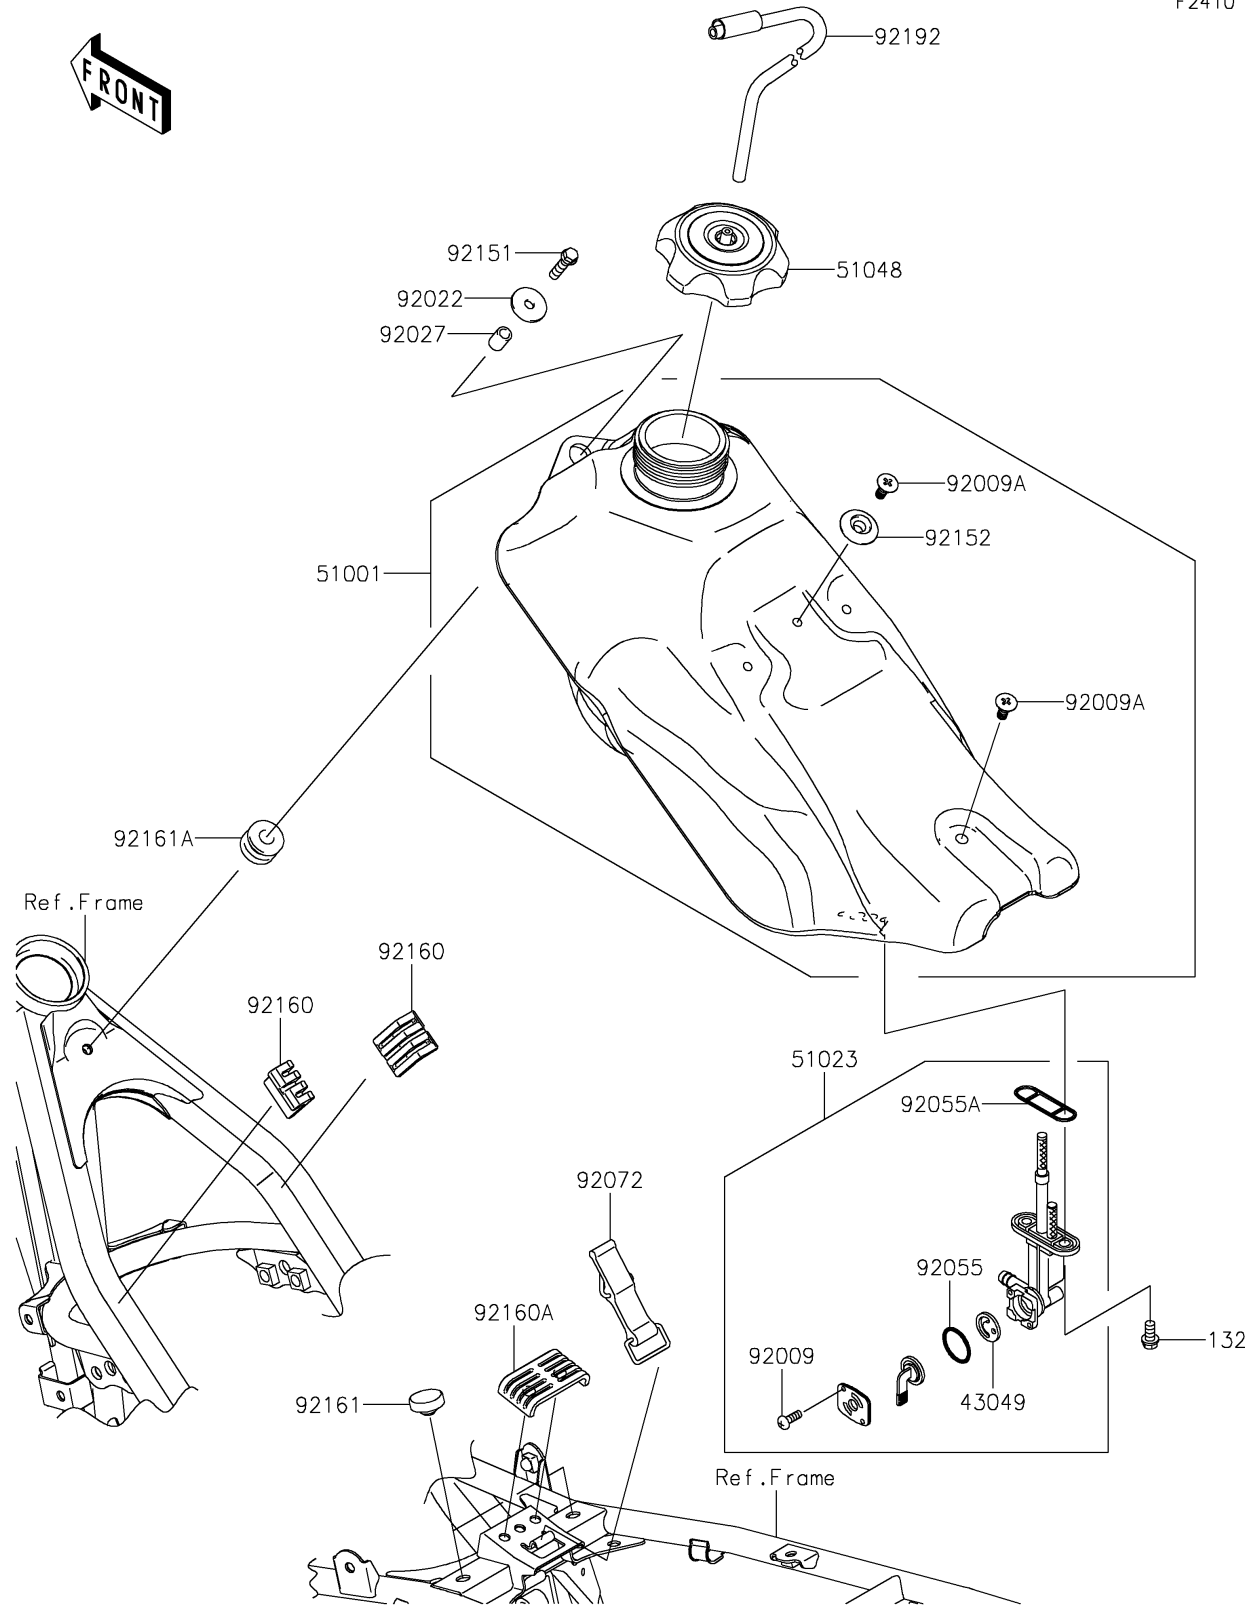

# 2021 KLX®140R PARTS DIAGRAM

Fuel Tank

F2410

## 2021 KLX®140R PARTS LIST

### Fuel Tank

ITEM NAME	PART NUMBER	QUANTITY
BOLT-FLANGED-SMALL,6X12 (Ref # 132)	132BA0612	2
PACKING,VALVE (Ref # 43049)	43049-1102	1
TANK-COMP-FUEL (Ref # 51001)	51001-0847	1
TAP-ASSY,FUEL (Ref # 51023)	51023-0720	1
CAP-ASSY-TANK,FUEL (Ref # 51048)	51048-0009	1
SCREW,3X5 (Ref # 92009)	92009-1123	2
SCREW,6MM (Ref # 92009A)	92009-1971	2
WASHER,6.5X24X2 (Ref # 92022)	92022-1690	1
COLLAR,6.8X10X14 (Ref # 92027)	92027-1966	1
RING-O,FUEL TAP LEVER (Ref # 92055)	92055-0960	1
RING-O,FUEL TAP PACKING (Ref # 92055A)	92055-1112	1
BAND,FUEL TANK (Ref # 92072)	92072-0109	1
BOLT,FLANGED-SMALL,6X25 (Ref # 92151)	92151-1930	1
COLLAR (Ref # 92152)	92152-0569	1
DAMPER,FUEL TANK (Ref # 92160)	92160-1328	2
DAMPER,FUEL TANK,RR (Ref # 92160A)	92160-1397	1
DAMPER (Ref # 92161)	92161-0336	2
DAMPER (Ref # 92161A)	92161-1523	1
TUBE (Ref # 92192)	92192-0161	1