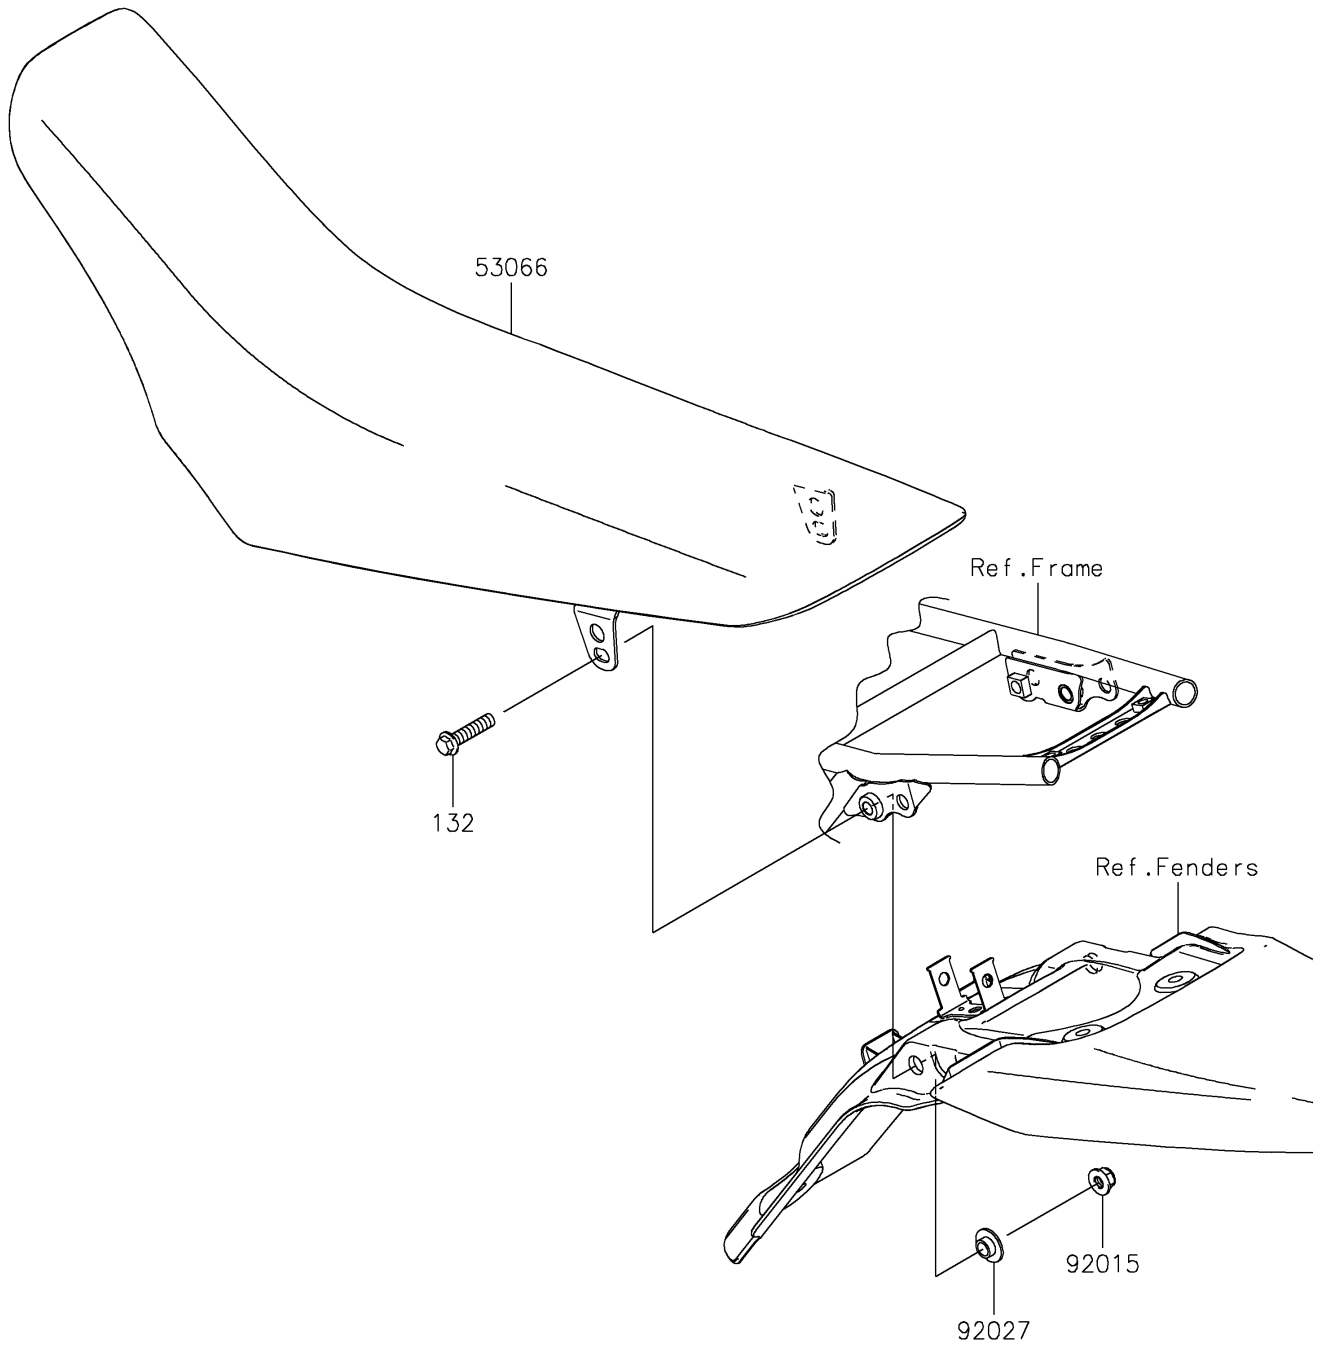

2021 KLX®140R PARTS DIAGRAM

Seat

F2510

2021 KLX®140R PARTS LIST

Seat

ITEM NAME	PART NUMBER	QUANTITY
BOLT-FLANGED-SMALL,8X35 (Ref # 132)	132BA0835	2
SEAT-ASSY,DUAL,GREEN/BLACK (Ref # 53066)	53066-0457-49F	1
NUT,8MM (Ref # 92015)	92015-1432	2
COLLAR (Ref # 92027)	92027-1745	2