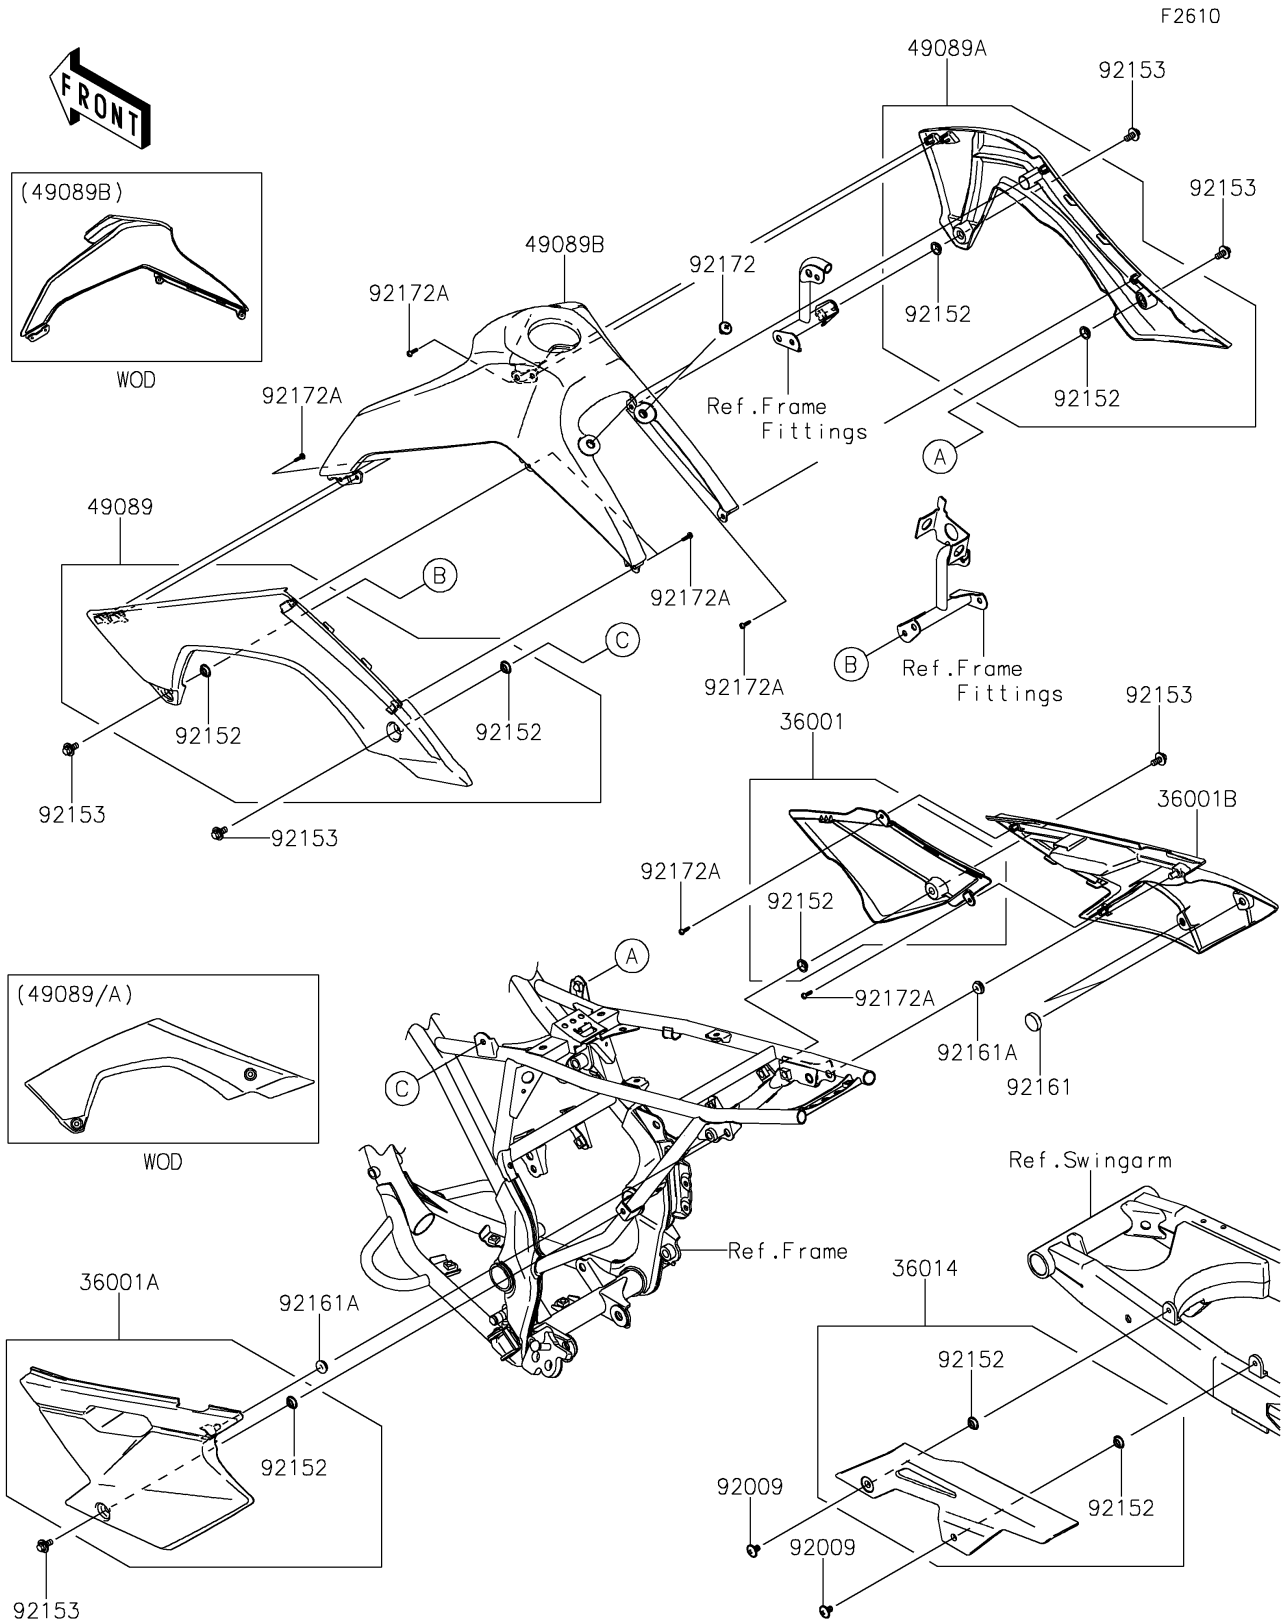

2021 KLX®140R PARTS DIAGRAM

Side Covers/Chain Cover

2021 KLX®140R PARTS LIST

Side Covers/Chain Cover

ITEM NAME	PART NUMBER	QUANTITY
COVER-SIDE,FR,RH,EBONY (Ref # 36001)	36001-0125-6C	1
COVER-SIDE,RR,LH,B.WHITE (Ref # 36001A)	36001-0154-266	1
COVER-SIDE,RR,RH,B.WHITE (Ref # 36001B)	36001-0156-266	1
CASE-CHAIN (Ref # 36014)	36014-0044	1
SHROUD-ENGINE,LH,L.GREEN (Ref # 49089)	49089-0053-290	1
SHROUD-ENGINE,RH,L.GREEN (Ref # 49089A)	49089-0054-290	1
SHROUD-ENGINE,UPP,L.GREEN (Ref # 49089B)	49089-0954-290	1
SCREW,6X10 (Ref # 92009)	92009-1729	2
COLLAR,8.8X11.2X4 (Ref # 92152)	92152-0909	8
BOLT,FLANGED,6X14 (Ref # 92153)	92153-0936	6
DAMPER (Ref # 92161)	92161-0336	2
DAMPER (Ref # 92161A)	92161-0631	2
SCREW,6X10 (Ref # 92172)	92172-0098	2
SCREW,TAPPING,4X12 (Ref # 92172A)	92172-0233	10