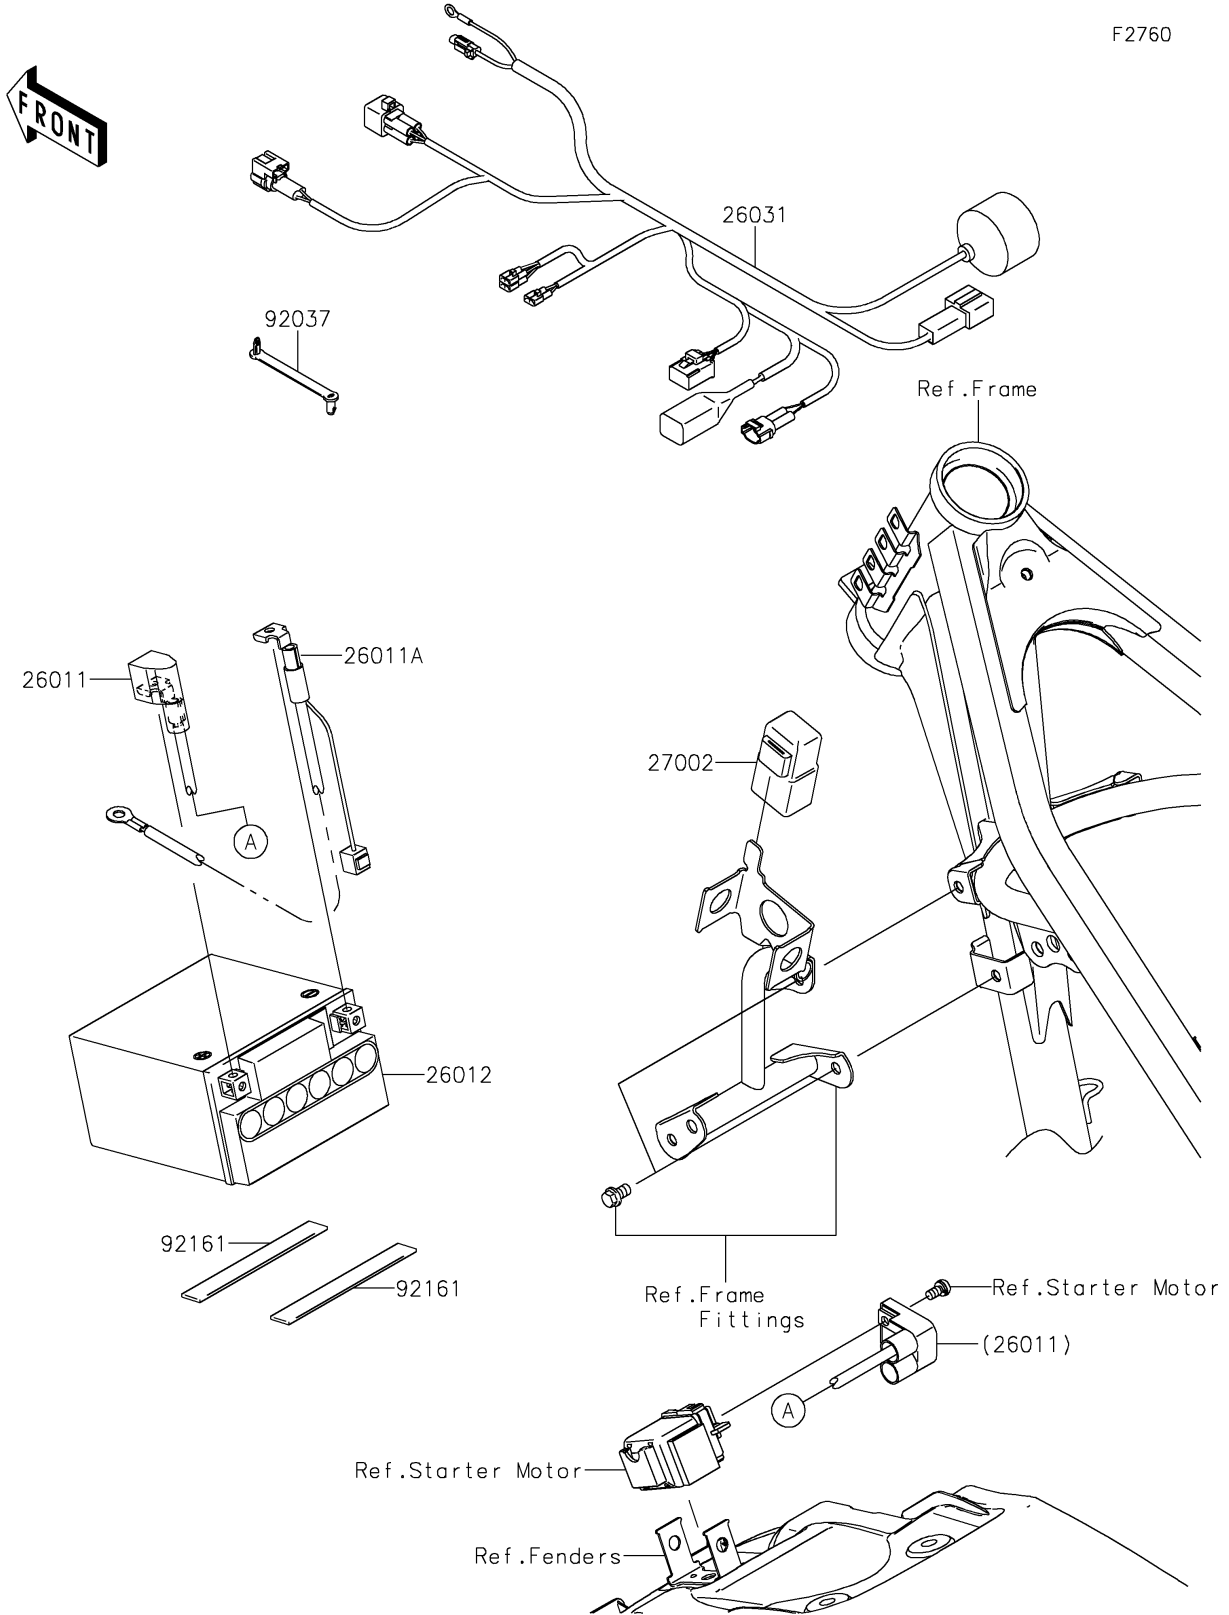

# 2021 KLX®140R PARTS DIAGRAM

## Chassis Electrical Equipment

## 2021 KLX®140R PARTS LIST

### Chassis Electrical Equipment

ITEM NAME	PART NUMBER	QUANTITY
WIRE-LEAD,BATTERY(+) (Ref # 26011)	26011-0153	1
WIRE-LEAD,BATTERY(-) (Ref # 26011A)	26011-0969	1
BATTERY,FTX7L-BS,12V 6AH (Ref # 26012)	26012-0683	1
HARNESS,MAIN (Ref # 26031)	26031-2228	1
RELAY-ASSY (Ref # 27002)	27002-1086	1
CLAMP,SPEED,L=58 (Ref # 92037)	92037-1163	5
DAMPER (Ref # 92161)	92161-0543	2