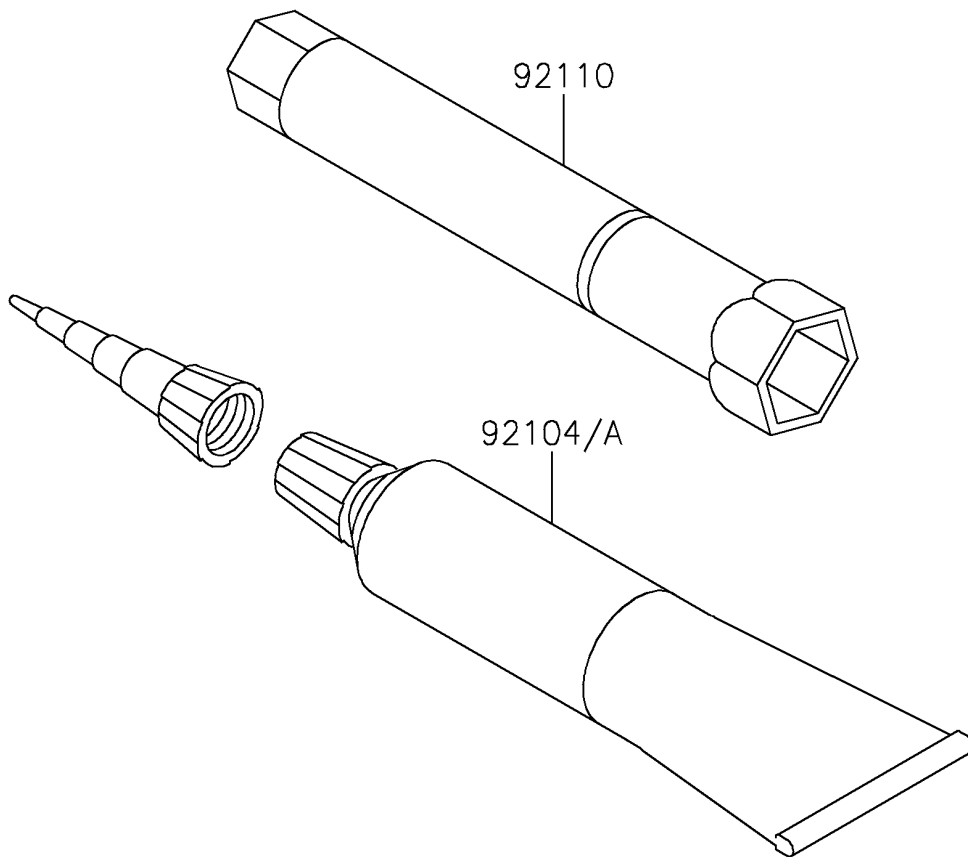

2021 KLX®140R PARTS DIAGRAM

Owner's Tools

F2810

2021 KLX®140R PARTS LIST

Owner's Tools

ITEM NAME	PART NUMBER	QUANTITY
GASKET-LIQUID,TB1211F,CLEAR (Ref # 92104)	92104-0004	1
GASKET-LIQUID,TB1216B,BLACK (Ref # 92104A)	92104-1064	1
TOOL-WRENCH,BOX,16MM (Ref # 92110)	92110-1206	1