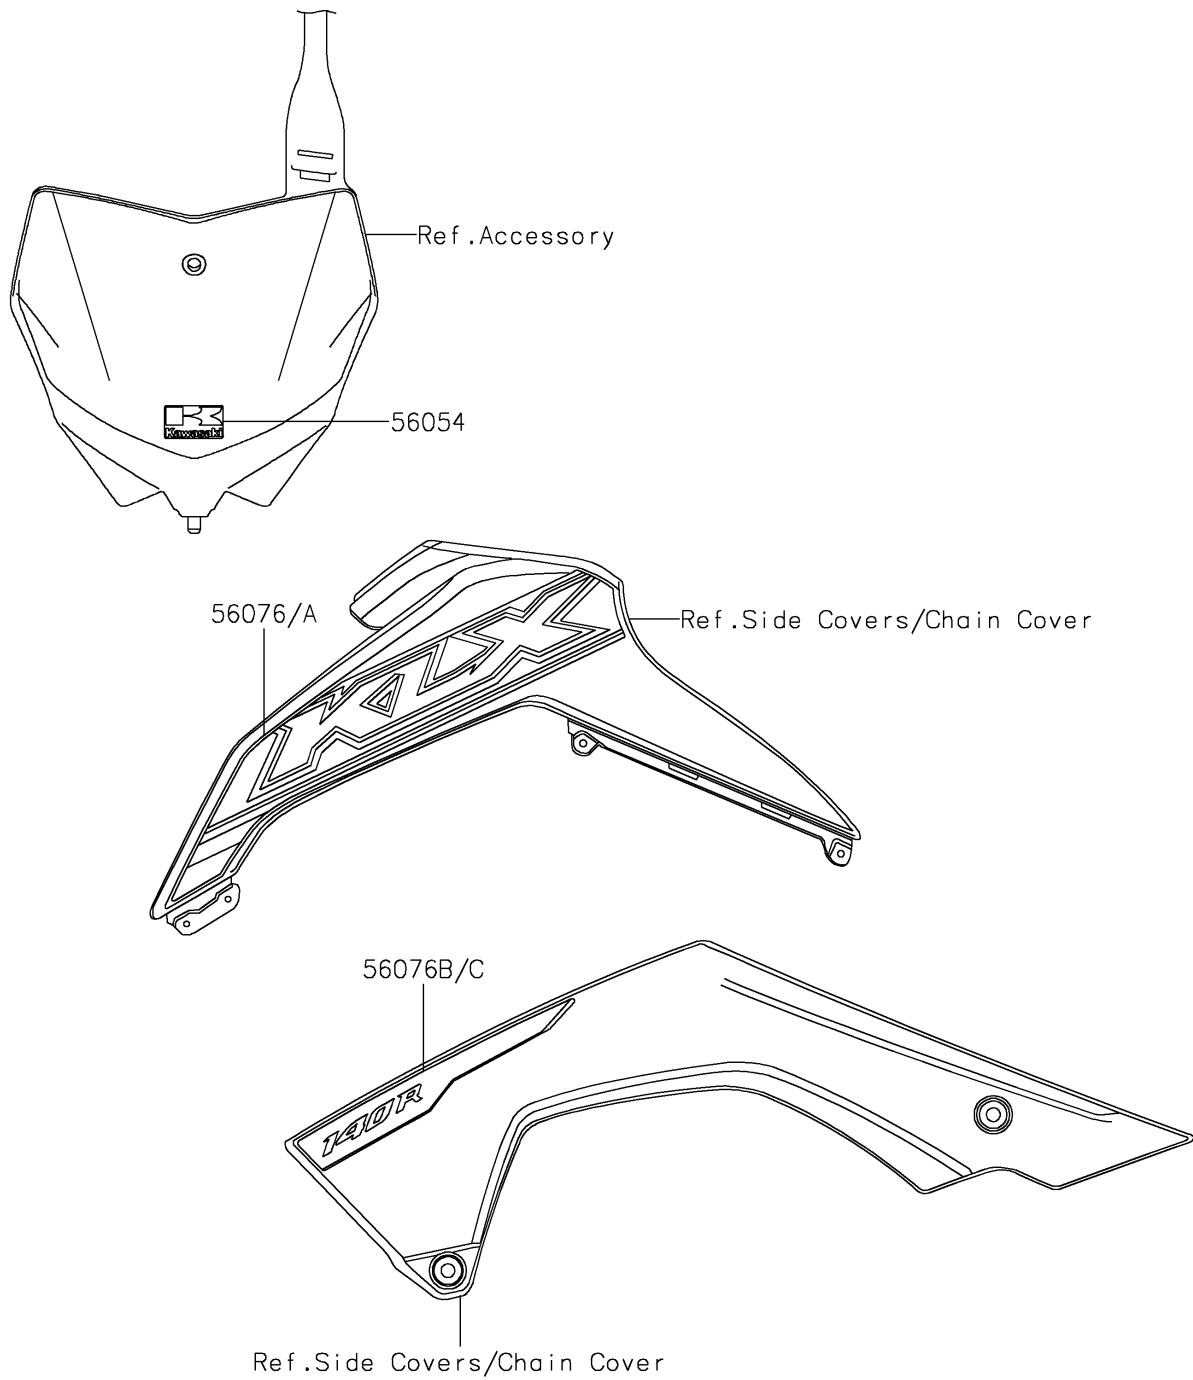

2021 KLX®140R PARTS DIAGRAM

Decals

F2861

2021 KLX®140R PARTS LIST

Decals

ITEM NAME	PART NUMBER	QUANTITY
MARK,NUMBER PLATE,K (Ref # 56054)	56054-2249	1
PATTERN,SHROUD,UPP,LH (Ref # 56076)	56076-1176	1
PATTERN,SHROUD,UPP,RH (Ref # 56076A)	56076-1177	1
PATTERN,SHROUD,LWR,LH (Ref # 56076B)	56076-1178	1
PATTERN,SHROUD,LWR,RH (Ref # 56076C)	56076-1179	1