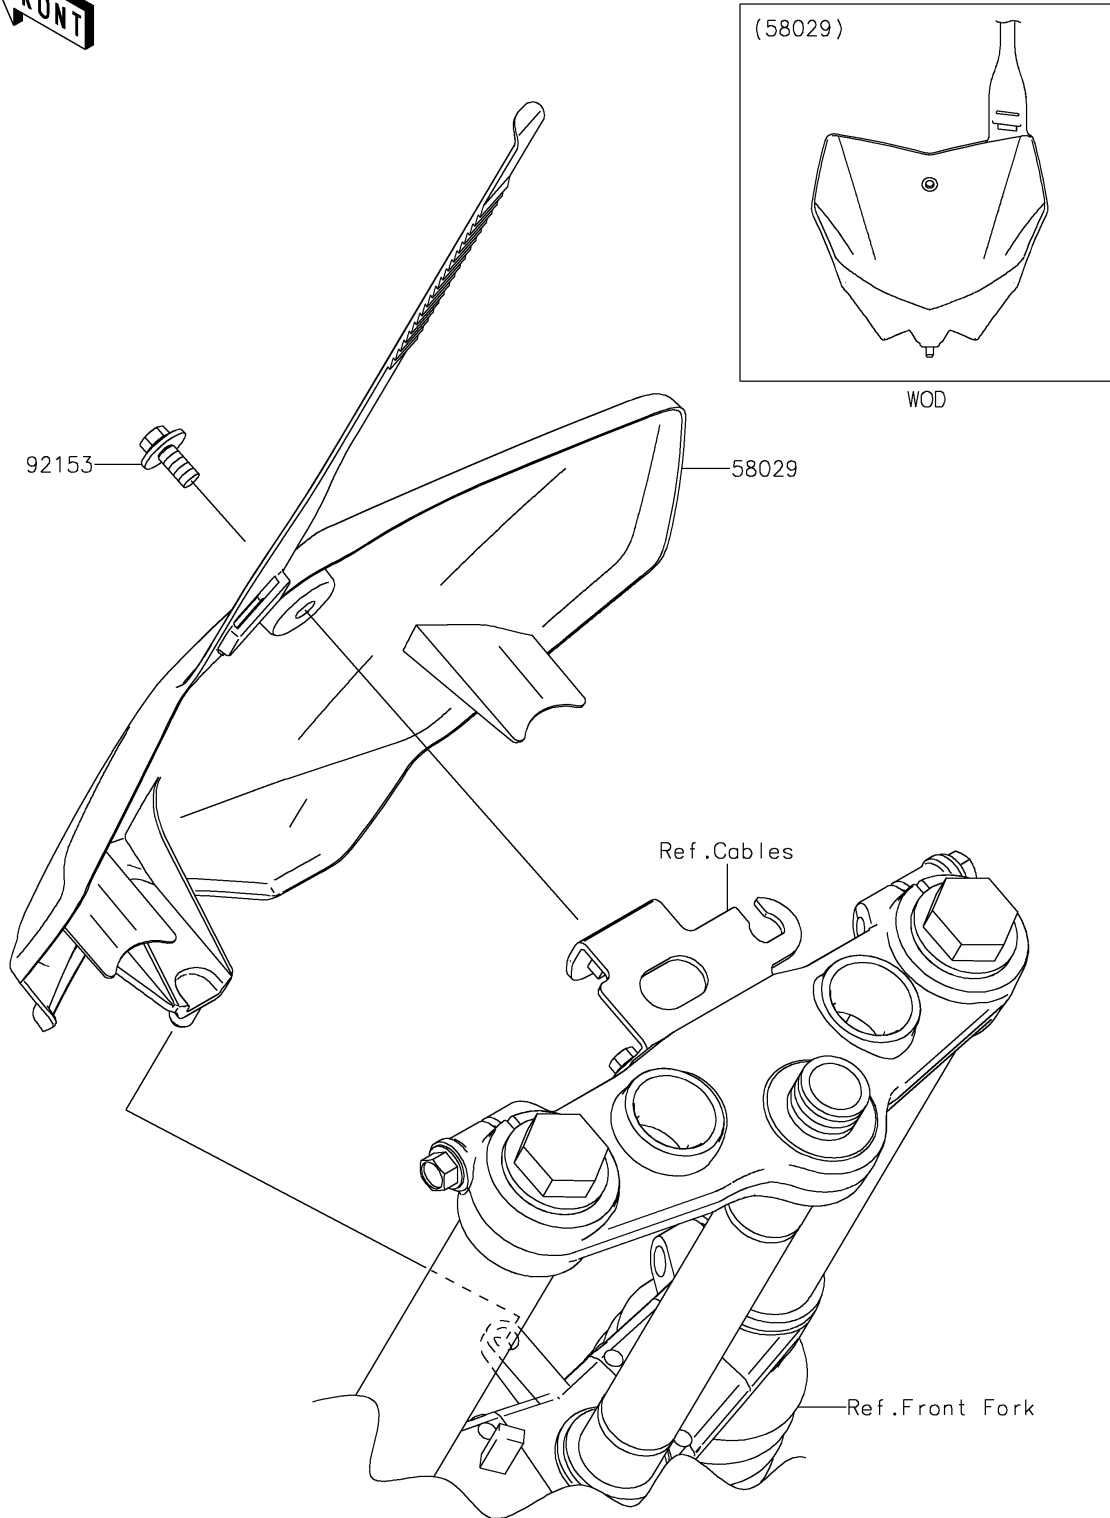

2021 KLX®140R PARTS DIAGRAM

Accessory

F2910

2021 KLX®140R PARTS LIST

Accessory

ITEM NAME	PART NUMBER	QUANTITY
PLATE-NUMBER,B.WHITE (Ref # 58029)	58029-0005-266	1
BOLT,FLANGED,6X14 (Ref # 92153)	92153-0936	1