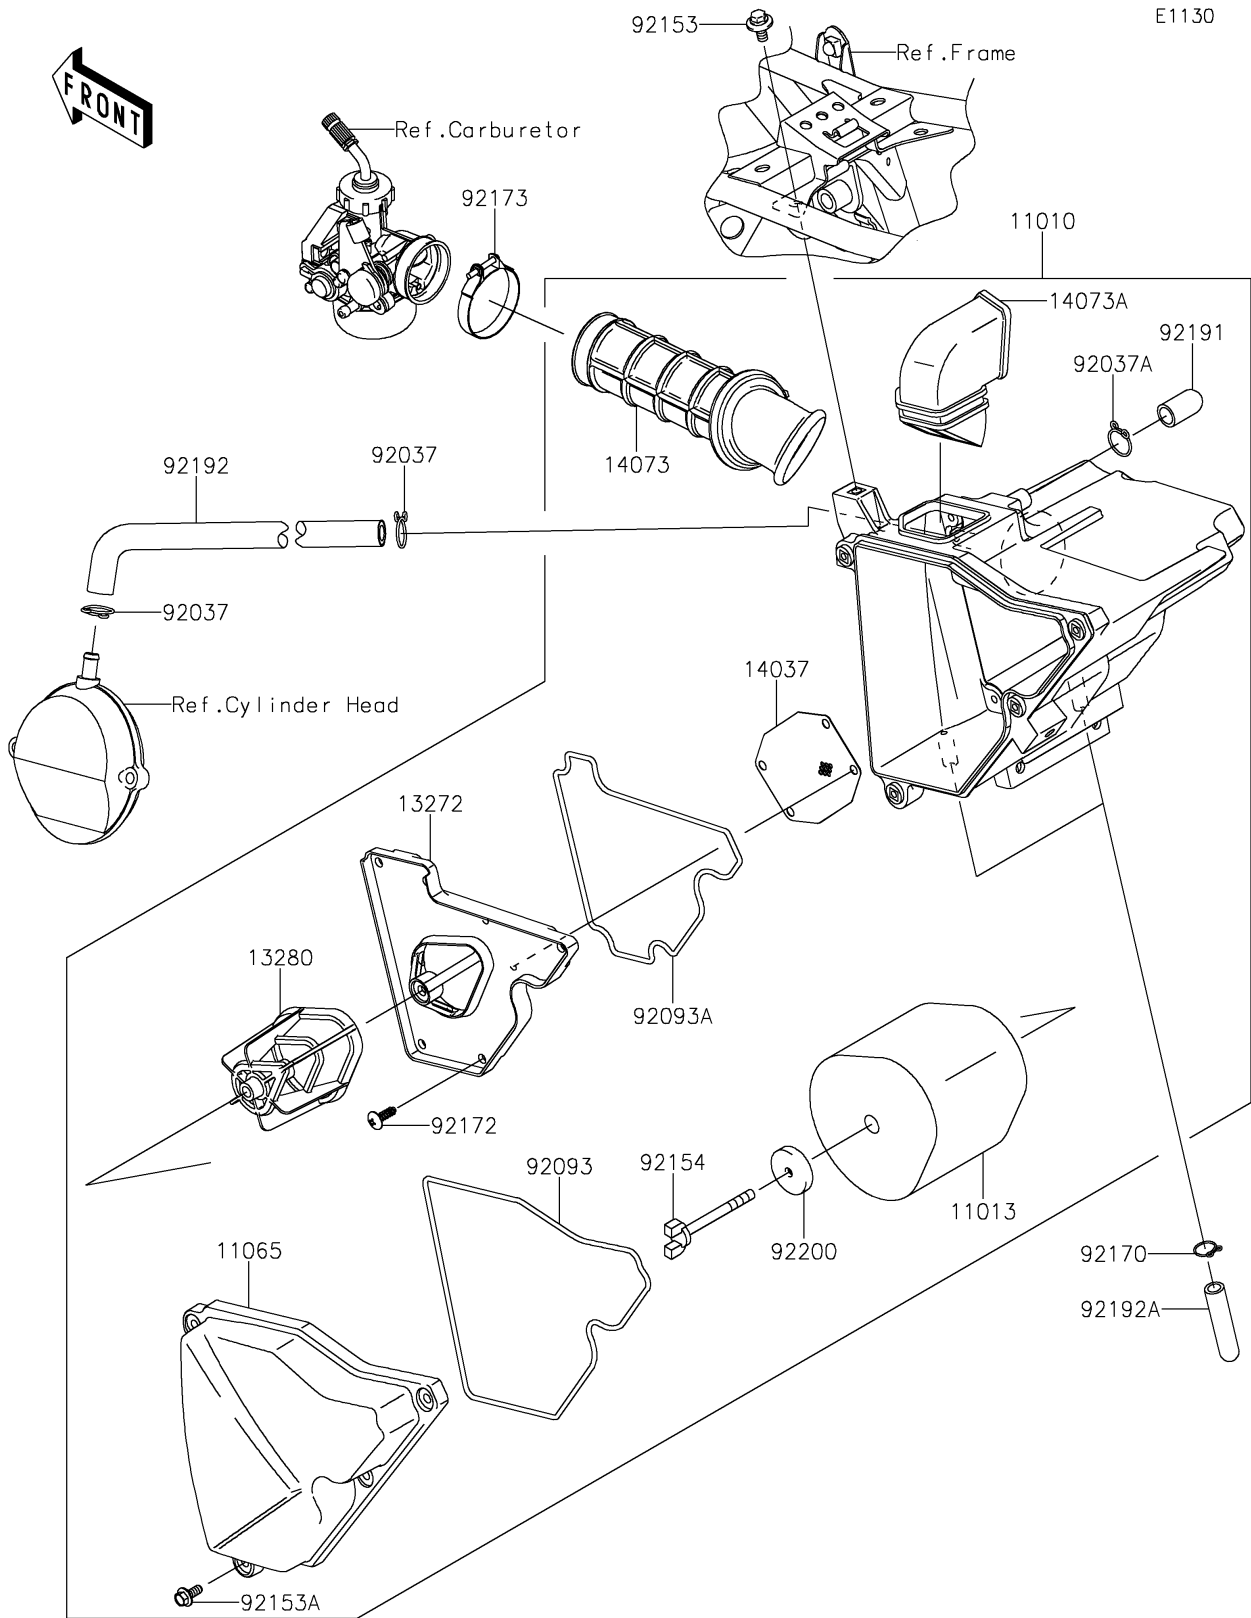

# 2021 KLX®140R L PARTS DIAGRAM

Air Cleaner

## 2021 KLX®140R L PARTS LIST

### Air Cleaner

ITEM NAME	PART NUMBER	QUANTITY
FILTER-ASSY-AIR,F.BLACK (Ref # 11010)	11010-0939-6Z	1
ELEMENT-AIR FILTER (Ref # 11013)	11013-0796	1
CAP,F.BLACK (Ref # 11065)	11065-0210-6Z	1
PLATE (Ref # 13272)	13272-1883	1
HOLDER (Ref # 13280)	13280-0831	1
SCREEN (Ref # 14037)	14037-0074	1
DUCT,CARB. (Ref # 14073)	14073-0171	1
DUCT,INTAKE (Ref # 14073A)	14073-0791	1
CLAMP,12.5MM (Ref # 92037)	92037-1271	2
CLAMP,14.5MM (Ref # 92037A)	92037-1900	1
SEAL,L=620 (Ref # 92093)	92093-0094	1
SEAL,L=520 (Ref # 92093A)	92093-0103	1
BOLT,FLANGED,6X14 (Ref # 92153)	92153-0936	1
BOLT,WP,5X14 (Ref # 92153A)	92153-1882	4
BOLT,6X60 (Ref # 92154)	92154-2790	1
CLAMP,11.6MM (Ref # 92170)	92170-1796	2
SCREW,5X16 (Ref # 92172)	92172-1211	5
CLAMP (Ref # 92173)	92173-0991	1
TUBE,DRAIN (Ref # 92191)	92191-1685	1
TUBE,BREATHER (Ref # 92192)	92192-0473	1
TUBE,A/C-DRAIN (Ref # 92192A)	92192-0921	2
WASHER,6.5X26X2 (Ref # 92200)	92200-0394	1