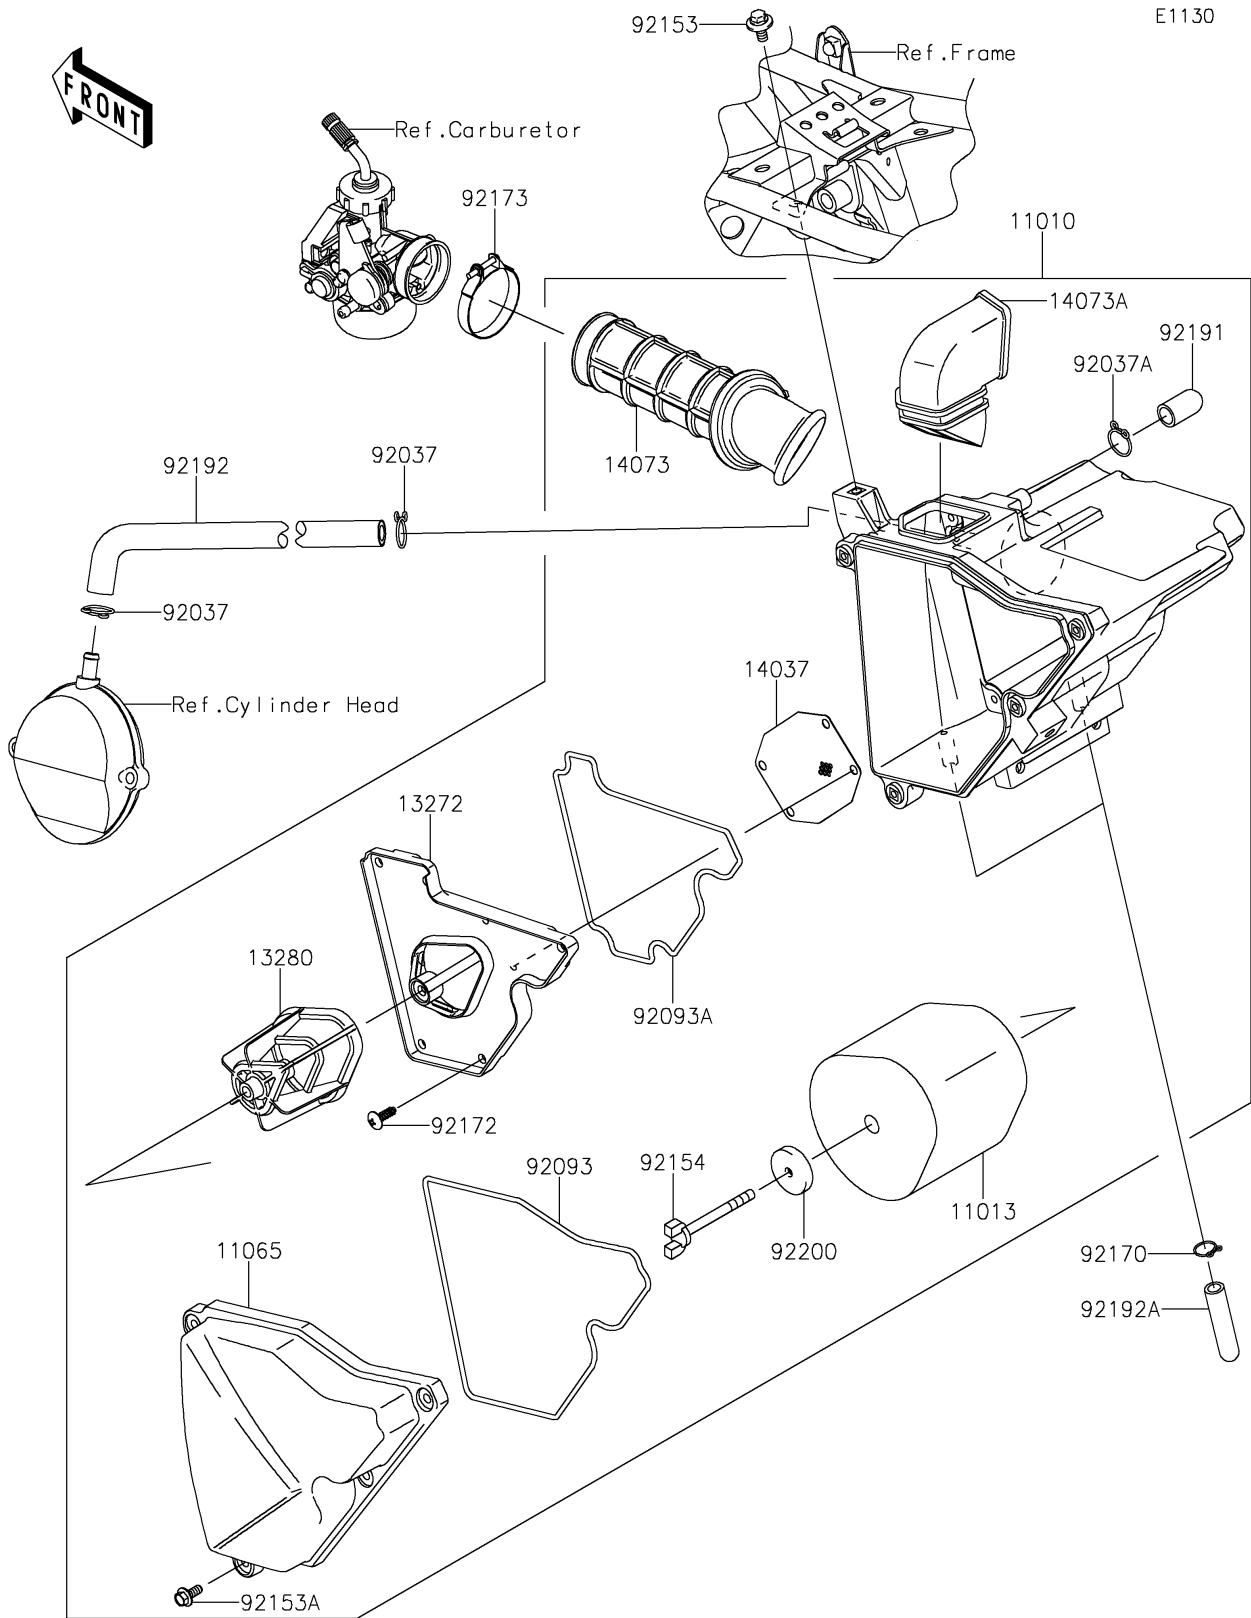

2021 KLX®140R L PARTS DIAGRAM

Air Cleaner

2021 KLX®140R L PARTS LIST

Air Cleaner

ITEM NAME	PART NUMBER	QUANTITY
FILTER-ASSY-AIR,F.BLACK (Ref # 11010)	11010-0939-6Z	1
ELEMENT-AIR FILTER (Ref # 11013)	11013-0796	1
CAP,F.BLACK (Ref # 11065)	11065-0210-6Z	1
PLATE (Ref # 13272)	13272-1883	1
HOLDER (Ref # 13280)	13280-0831	1
SCREEN (Ref # 14037)	14037-0074	1
DUCT,CARB. (Ref # 14073)	14073-0171	1
DUCT,INTAKE (Ref # 14073A)	14073-0791	1
CLAMP,12.5MM (Ref # 92037)	92037-1271	2
CLAMP,14.5MM (Ref # 92037A)	92037-1900	1
SEAL,L=620 (Ref # 92093)	92093-0094	1
SEAL,L=520 (Ref # 92093A)	92093-0103	1
BOLT,FLANGED,6X14 (Ref # 92153)	92153-0936	1
BOLT,WP,5X14 (Ref # 92153A)	92153-1882	4
BOLT,6X60 (Ref # 92154)	92154-2790	1
CLAMP,11.6MM (Ref # 92170)	92170-1796	2
SCREW,5X16 (Ref # 92172)	92172-1211	5
CLAMP (Ref # 92173)	92173-0991	1
TUBE,DRAIN (Ref # 92191)	92191-1685	1
TUBE,BREATHER (Ref # 92192)	92192-0473	1
TUBE,A/C-DRAIN (Ref # 92192A)	92192-0921	2
WASHER,6.5X26X2 (Ref # 92200)	92200-0394	1