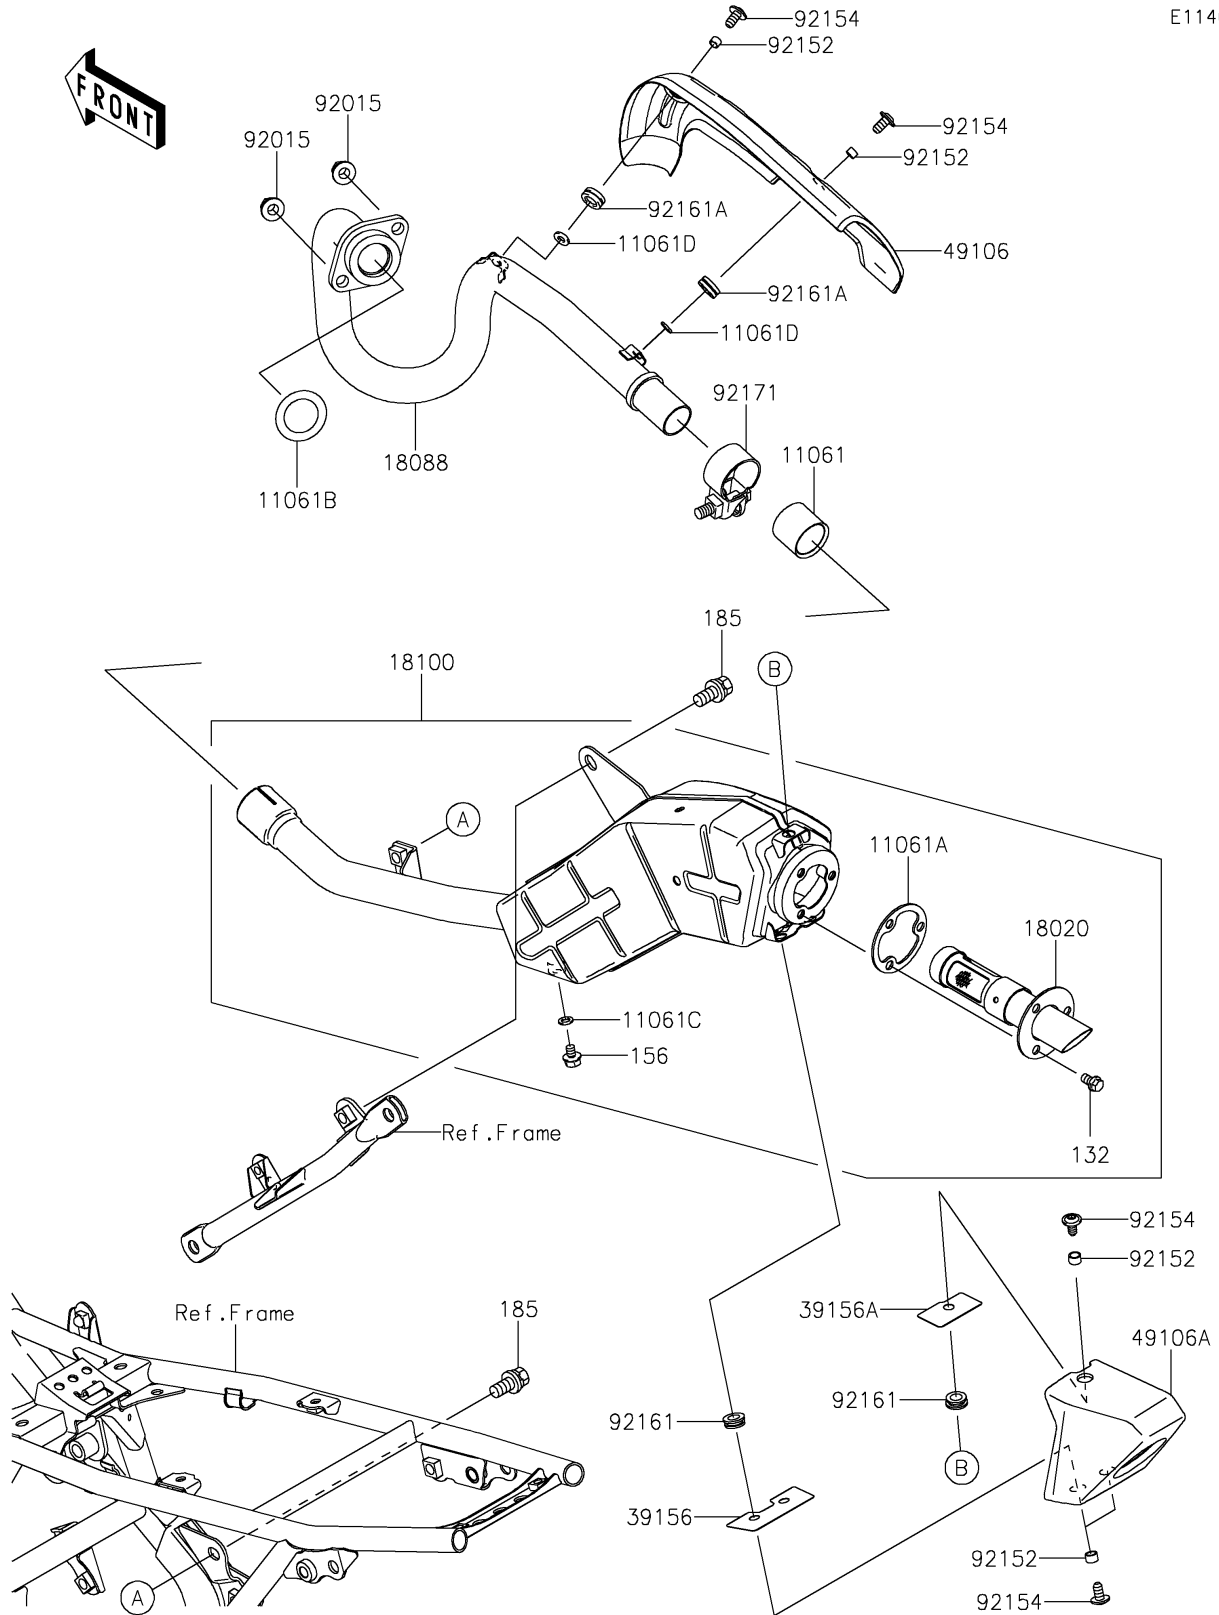

2021 KLX®140R L PARTS DIAGRAM

Muffler(s)

E1140

2021 KLX®140R L PARTS LIST

Muffler(s)

| ITEM NAME | PART NUMBER | QUANTITY |
|--|-------------|----------|
| GASKET,MUFFLER JOINT (Ref # 11061) | 11061-0207 | 1 |
| GASKET (Ref # 11061A) | 11061-0301 | 1 |
| GASKET,EXHAUST PIPE (Ref # 11061B) | 11061-0322 | 1 |
| GASKET,DRAIN (Ref # 11061C) | 11061-0875 | 1 |
| GASKET,5.8X12X1.5 (Ref # 11061D) | 11061-1148 | 2 |
| BOLT-FLANGED-SMALL,6X10 (Ref # 132) | 132BB0610 | 3 |
| BOLT-WP,6X10 (Ref # 156) | 156R0610 | 1 |
| BAFFLE (Ref # 18020) | 18020-0058 | 1 |
| PIPE-EXHAUST (Ref # 18088) | 18088-0429 | 1 |
| BODY-ASSY-MUFFLER (Ref # 18100) | 18100-0556 | 1 |
| BOLT-UPSET-WSP-SMALL,8X16 (Ref # 185) | 185BA0816 | 2 |
| PAD,MUFFLER COVER,INNER,LWR (Ref # 39156) | 39156-0552 | 1 |
| PAD,MUFFLER COVER,INNER,UPP (Ref # 39156A) | 39156-0553 | 1 |
| COVER-MUFFLER,EX. PIPE (Ref # 49106) | 49106-0066 | 1 |
| COVER-MUFFLER,TAIL CAP (Ref # 49106A) | 49106-0081 | 1 |
| NUT,8MM (Ref # 92015) | 92015-1143 | 2 |
| COLLAR,6.5X8.5X5.5 (Ref # 92152) | 92152-0612 | 5 |
| BOLT,SOCKET,6X12 (Ref # 92154) | 92154-0042 | 5 |
| DAMPER (Ref # 92161) | 92161-0545 | 3 |
| DAMPER (Ref # 92161A) | 92161-1475 | 2 |
| CLAMP (Ref # 92171) | 92171-0593 | 1 |