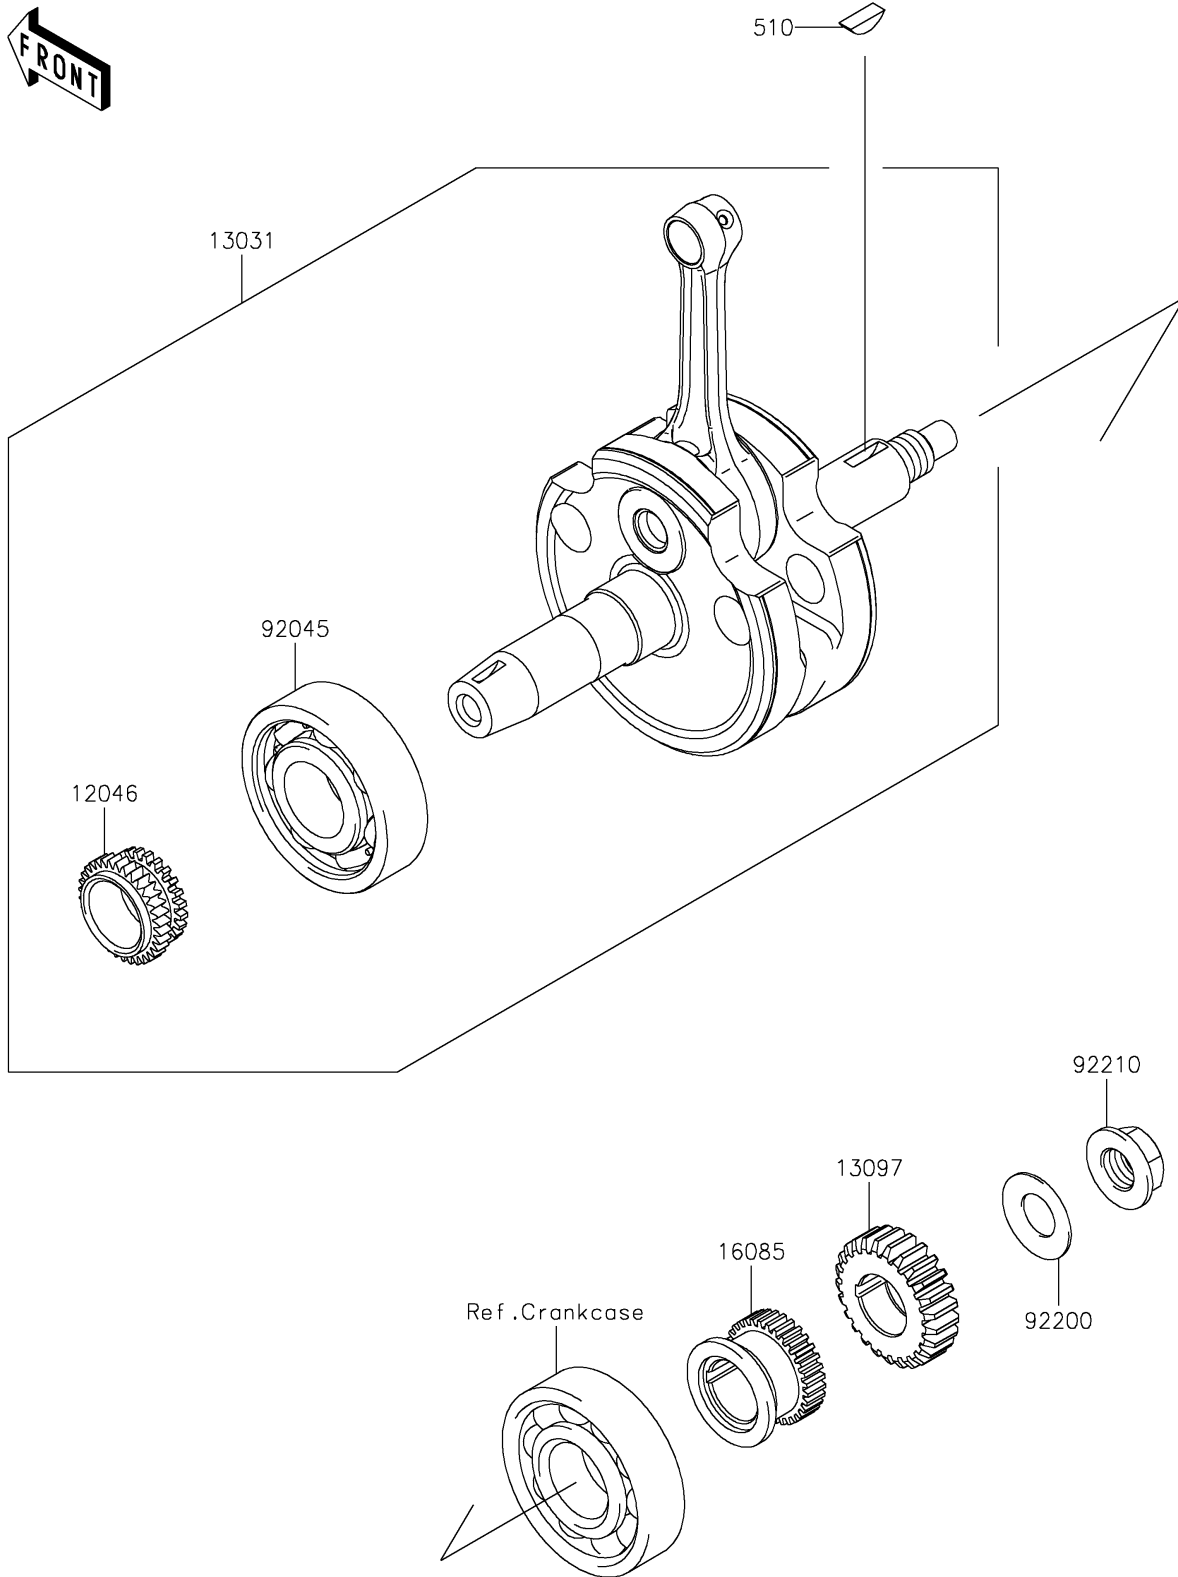

# 2021 KLX®140R L PARTS DIAGRAM

Crankshaft

E1321

## 2021 KLX®140R L PARTS LIST

### Crankshaft

ITEM NAME	PART NUMBER	QUANTITY
SPROCKET,18T (Ref # 12046)	12046-0061	1
CRANKSHAFT-COMP (Ref # 13031)	13031-0865	1
GEAR-PRIMARY SPUR,25T (Ref # 13097)	13097-0559	1
GEAR,21T (Ref # 16085)	16085-0118	1
KEY-WOODRUFF (Ref # 510)	510A4200	1
BEARING-BALL,6305JR2C3 (Ref # 92045)	92045-1120	1
WASHER,14.2X28X1.5 (Ref # 92200)	92200-0217	1
NUT,14MM,LEFT HANDED (Ref # 92210)	92210-0600	1