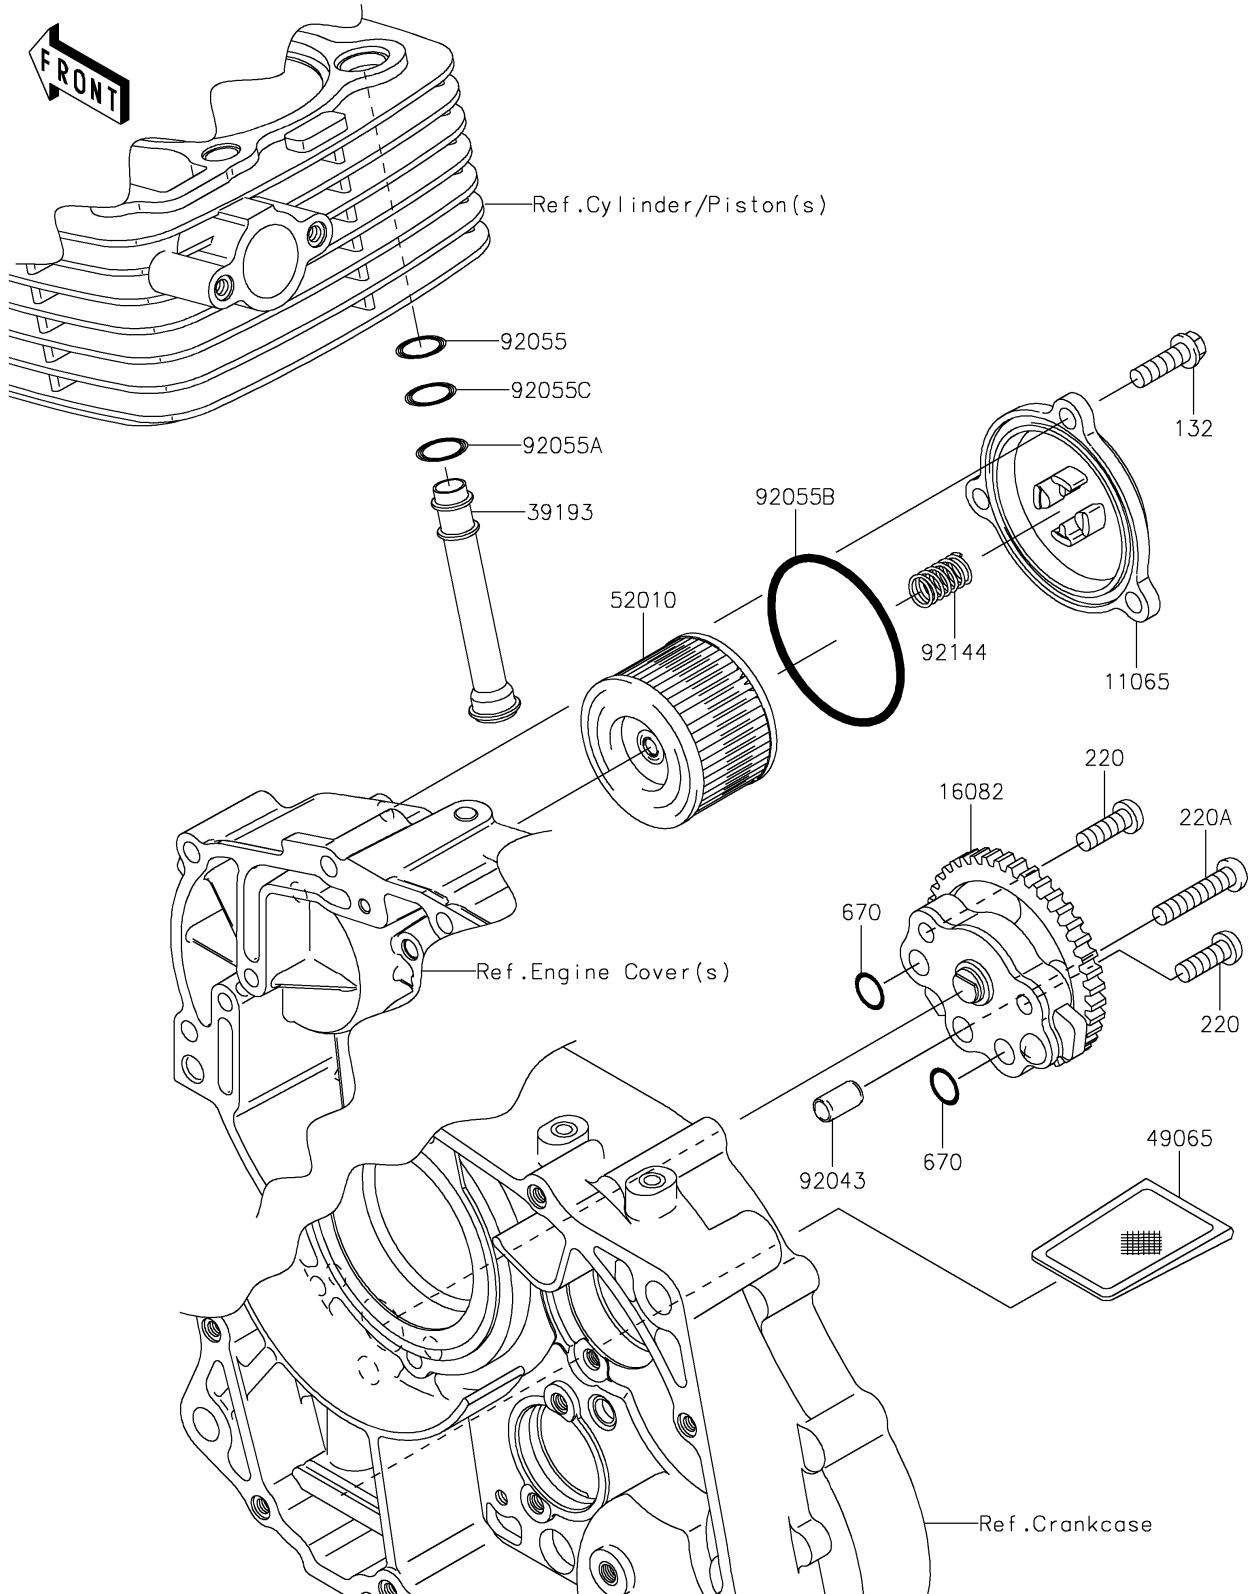

2021 KLX®140R L PARTS DIAGRAM

Oil Pump

E1710

2021 KLX®140R L PARTS LIST

Oil Pump

ITEM NAME	PART NUMBER	QUANTITY
-----------	-------------	----------