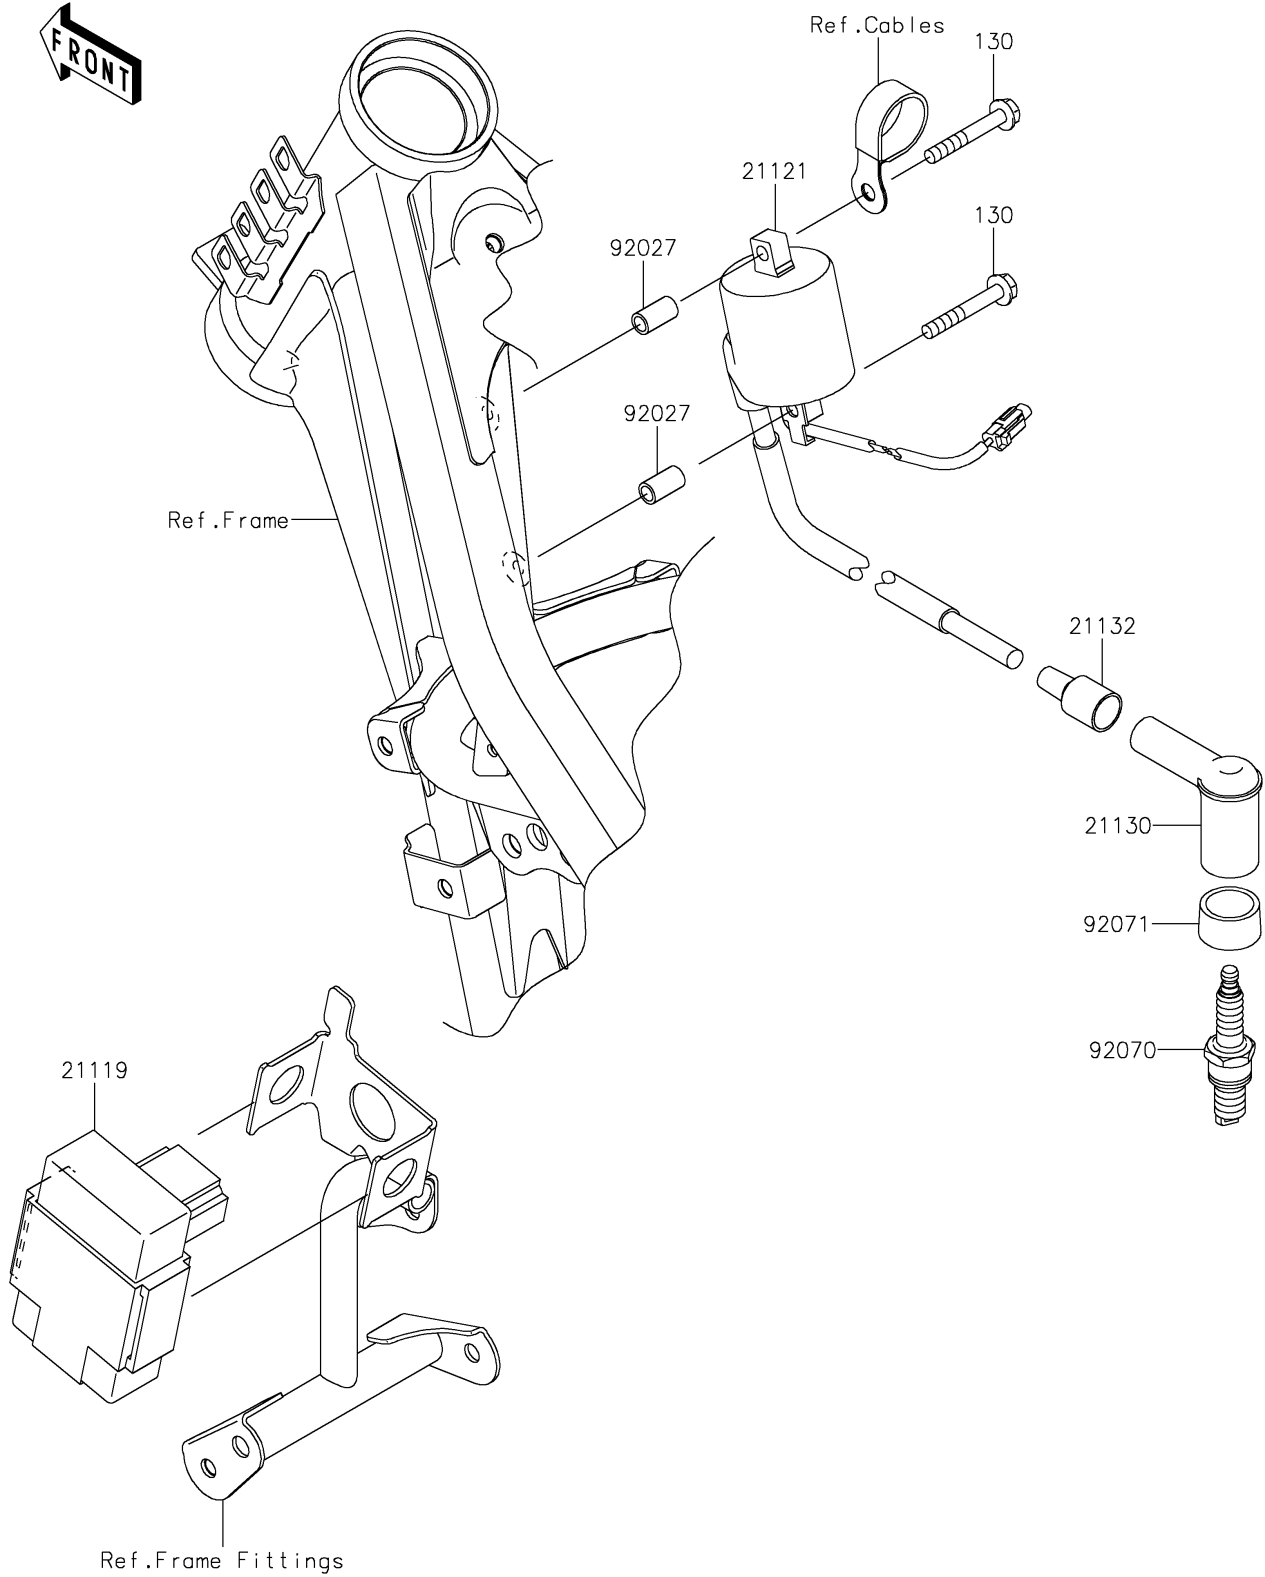

2021 KLX[®]140R L PARTS DIAGRAM

Ignition System

E1830

2021 KLX®140R L PARTS LIST

Ignition System

ITEM NAME	PART NUMBER	QUANTITY
-----------	-------------	----------