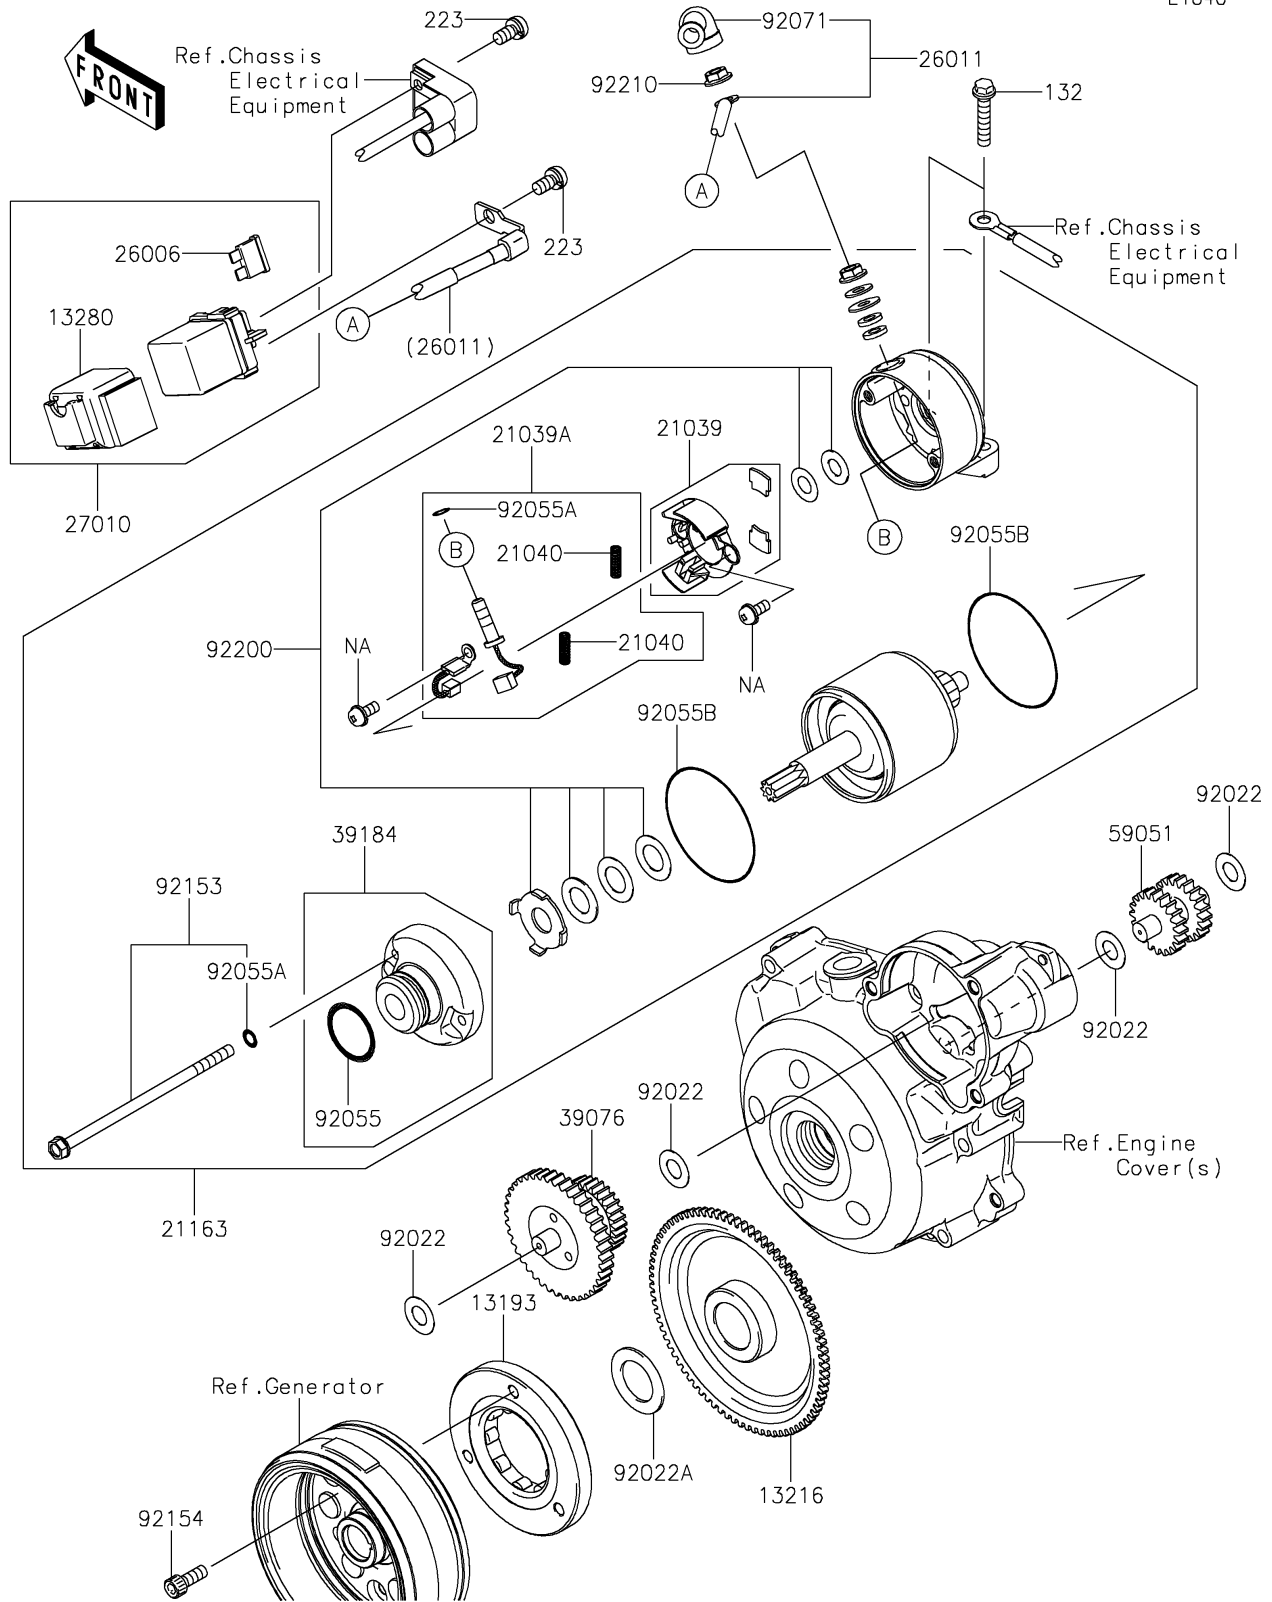

# 2021 KLX®140R L PARTS DIAGRAM

## Starter Motor

E1840

## 2021 KLX®140R L PARTS LIST

### Starter Motor

ITEM NAME	PART NUMBER	QUANTITY
CLUTCH-ASSY-ONEWAY (Ref # 13193)	13193-0005	1
BOLT-FLANGED-SMALL,6X30 (Ref # 132)	132BD0630	2
GEAR-COMP,FREE WHEEL (Ref # 13216)	13216-0040	1
HOLDER (Ref # 13280)	13280-0818	1
BRUSH (Ref # 21039)	21039-0007	1
BRUSH (Ref # 21039A)	21039-0008	1
SPRING-BRUSH (Ref # 21040)	21040-0004	2
STARTER-ELECTRIC (Ref # 21163)	21163-0762	1
SCREW-PAN-WS-CROS,5X10 (Ref # 223)	223AA0510	2
FUSE,BLADE,10A,RED (Ref # 26006)	26006-1007	1
WIRE-LEAD,STARTER (Ref # 26011)	26011-0782	1
SWITCH,MAGNETIC (Ref # 27010)	27010-0798	1
LIMITER,STARTER IDLE GEAR (Ref # 39076)	39076-0020	1
BRACKET-ASSY (Ref # 39184)	39184-0015	1
GEAR-SPUR,IDLE (Ref # 59051)	59051-0785	1
WASHER,10.2X20X0.5 (Ref # 92022)	92022-1649	4
WASHER,22.3X35X1.6 (Ref # 92022A)	92022-212	1
RING-O (Ref # 92055)	92055-1276	1
RING-O,4.5X2.0 (Ref # 92055A)	92055-1370	3
RING-O (Ref # 92055B)	92055-1550	2
GROMMET (Ref # 92071)	92071-0705	1
BOLT (Ref # 92153)	92153-1914	2
BOLT,SOCKET,6X16 (Ref # 92154)	92154-0235	3
WASHER,SET (Ref # 92200)	92200-0407	1
NUT,FLANGED,6MM (Ref # 92210)	92210-1514	1