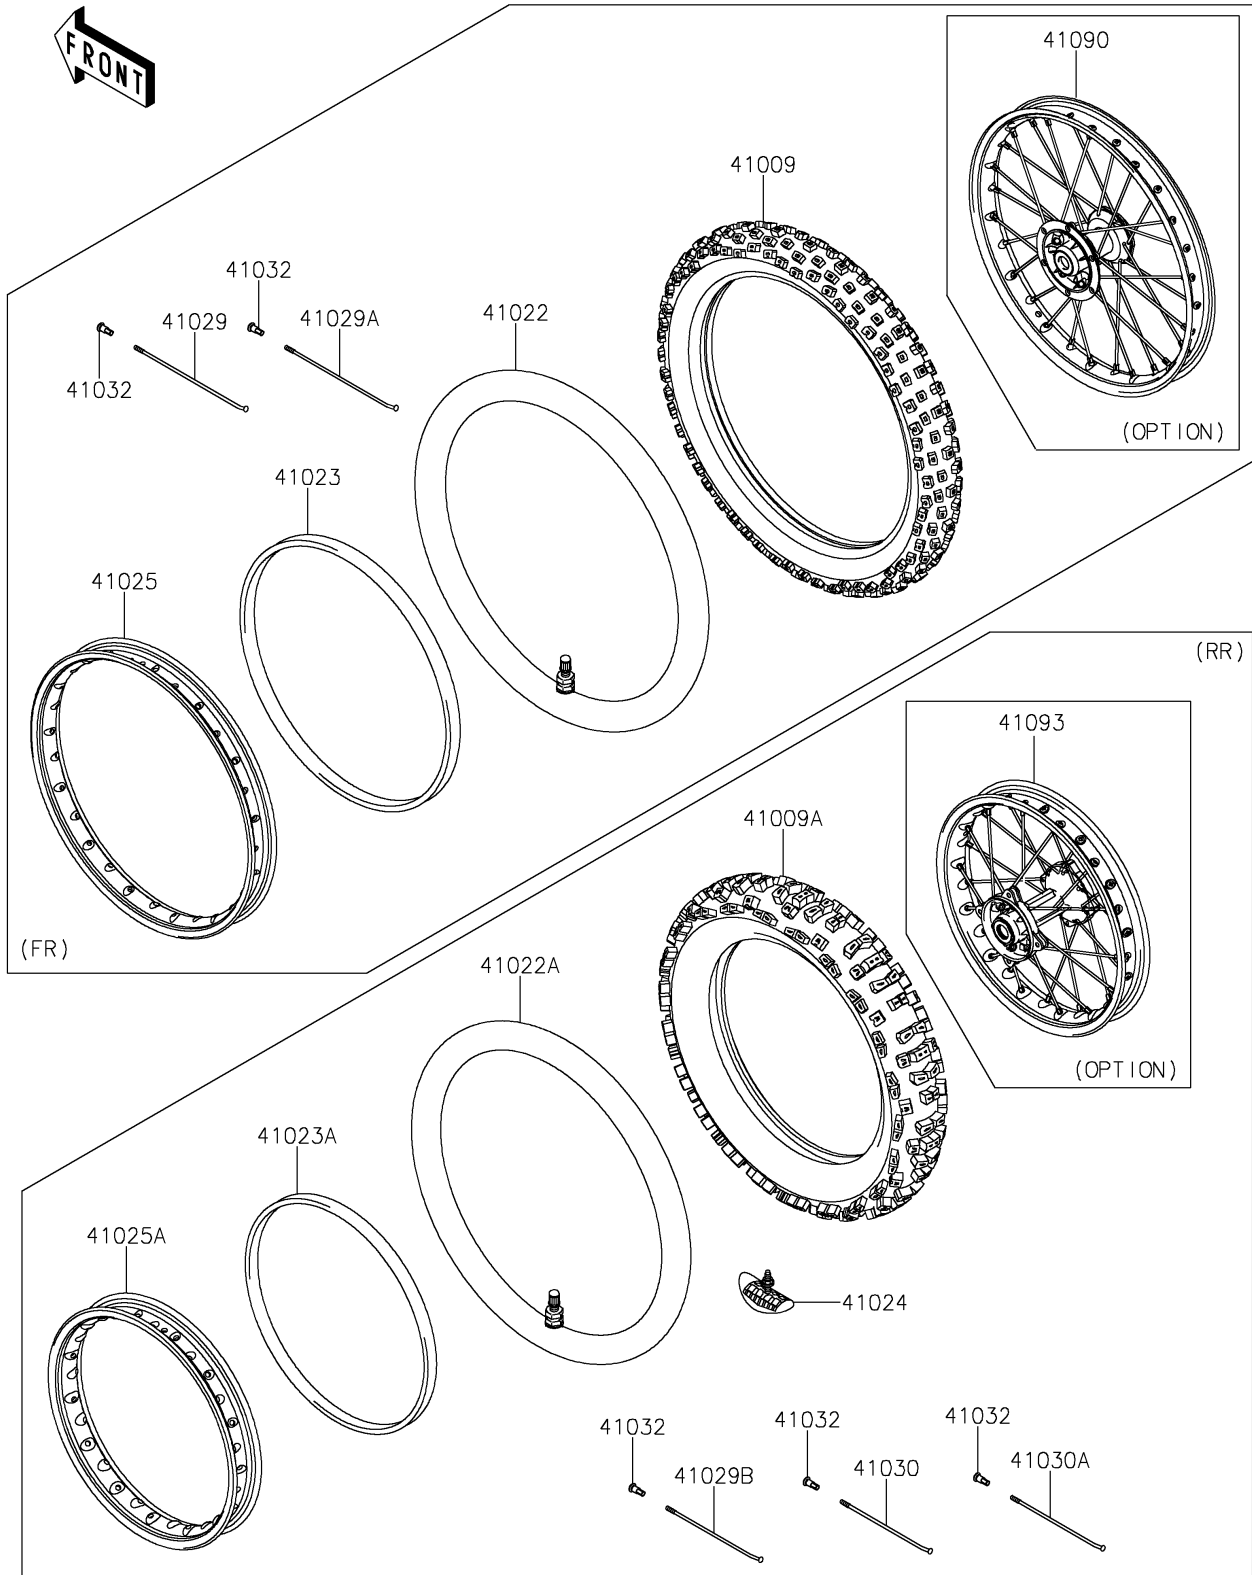

2021 KLX®140R L PARTS DIAGRAM

Wheels/Tires

F2210

2021 KLX®140R L PARTS LIST

Wheels/Tires

ITEM NAME	PART NUMBER	QUANTITY
-----------	-------------	----------