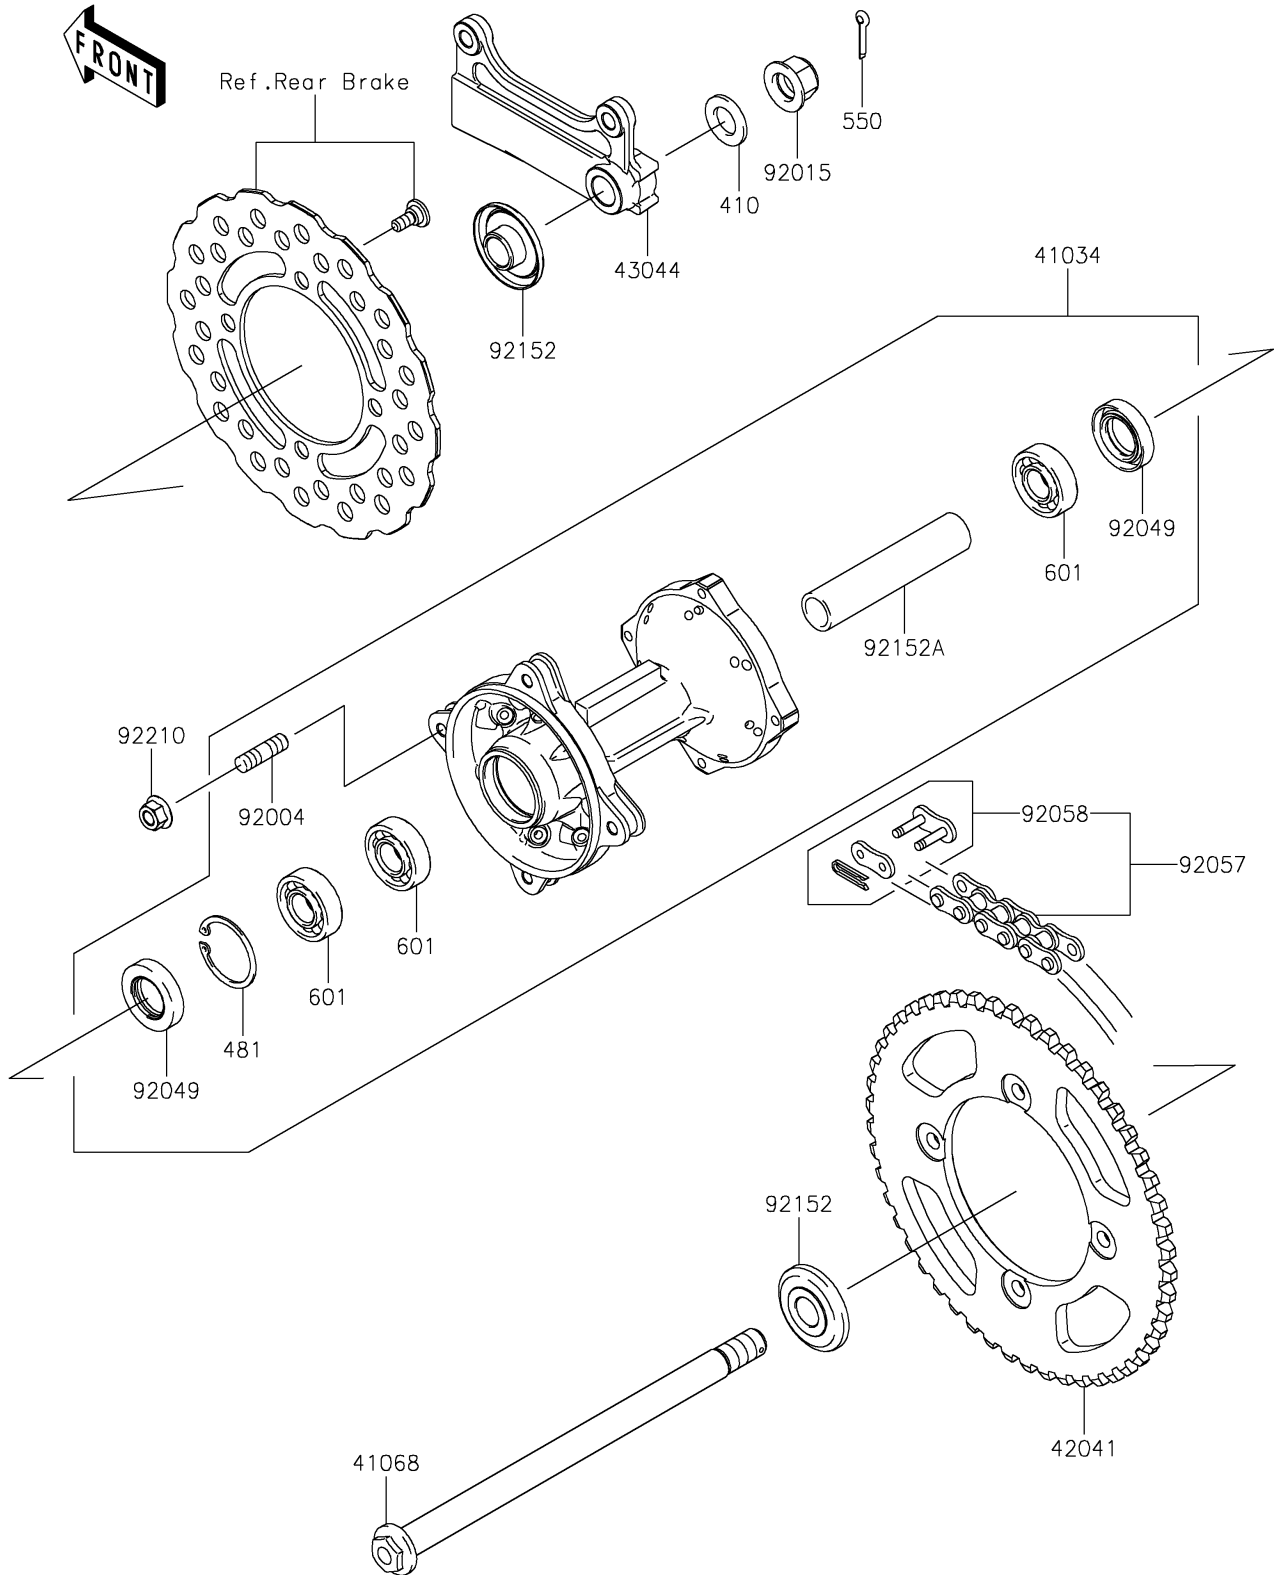

2021 KLX®140R L PARTS DIAGRAM

Rear Hub

F2240

2021 KLX®140R L PARTS LIST

Rear Hub

ITEM NAME	PART NUMBER	QUANTITY
WASHER-PLAIN-SMALL,14MM (Ref # 410)	410AA1400	1
DRUM-ASSY,REAR BRAKE (Ref # 41034)	41034-0056	1
AXLE,RR,238MM (Ref # 41068)	41068-0085	1
SPROCKET-HUB,51T (Ref # 42041)	42041-0056	1
HOLDER-COMP-CALIPER (Ref # 43044)	43044-1122	1
CIRCLIP-TYPE-C,35MM (Ref # 481)	481J3500	1
PIN-COTTER,2.5X20 (Ref # 550)	550AA2520	1
BEARING-BALL (Ref # 601)	601B6202UU	3
STUD,8X16 (Ref # 92004)	92004-1183	4
NUT,FLANGED,14MM (Ref # 92015)	92015-1401	1
SEAL-OIL (Ref # 92049)	92049-0114	2
CHAIN,DRIVE,DID428HDSX126L (Ref # 92057)	92057-0658	1
JOINT-CHAIN,DRIVE (Ref # 92058)	92058-0016	1
COLLAR,RR AXLE,L=12.5 (Ref # 92152)	92152-0651	2
COLLAR,RR BRAKE DRUM,L=95 (Ref # 92152A)	92152-1090	1
NUT,FLANGED,LOCK,8MM (Ref # 92210)	92210-0159	4