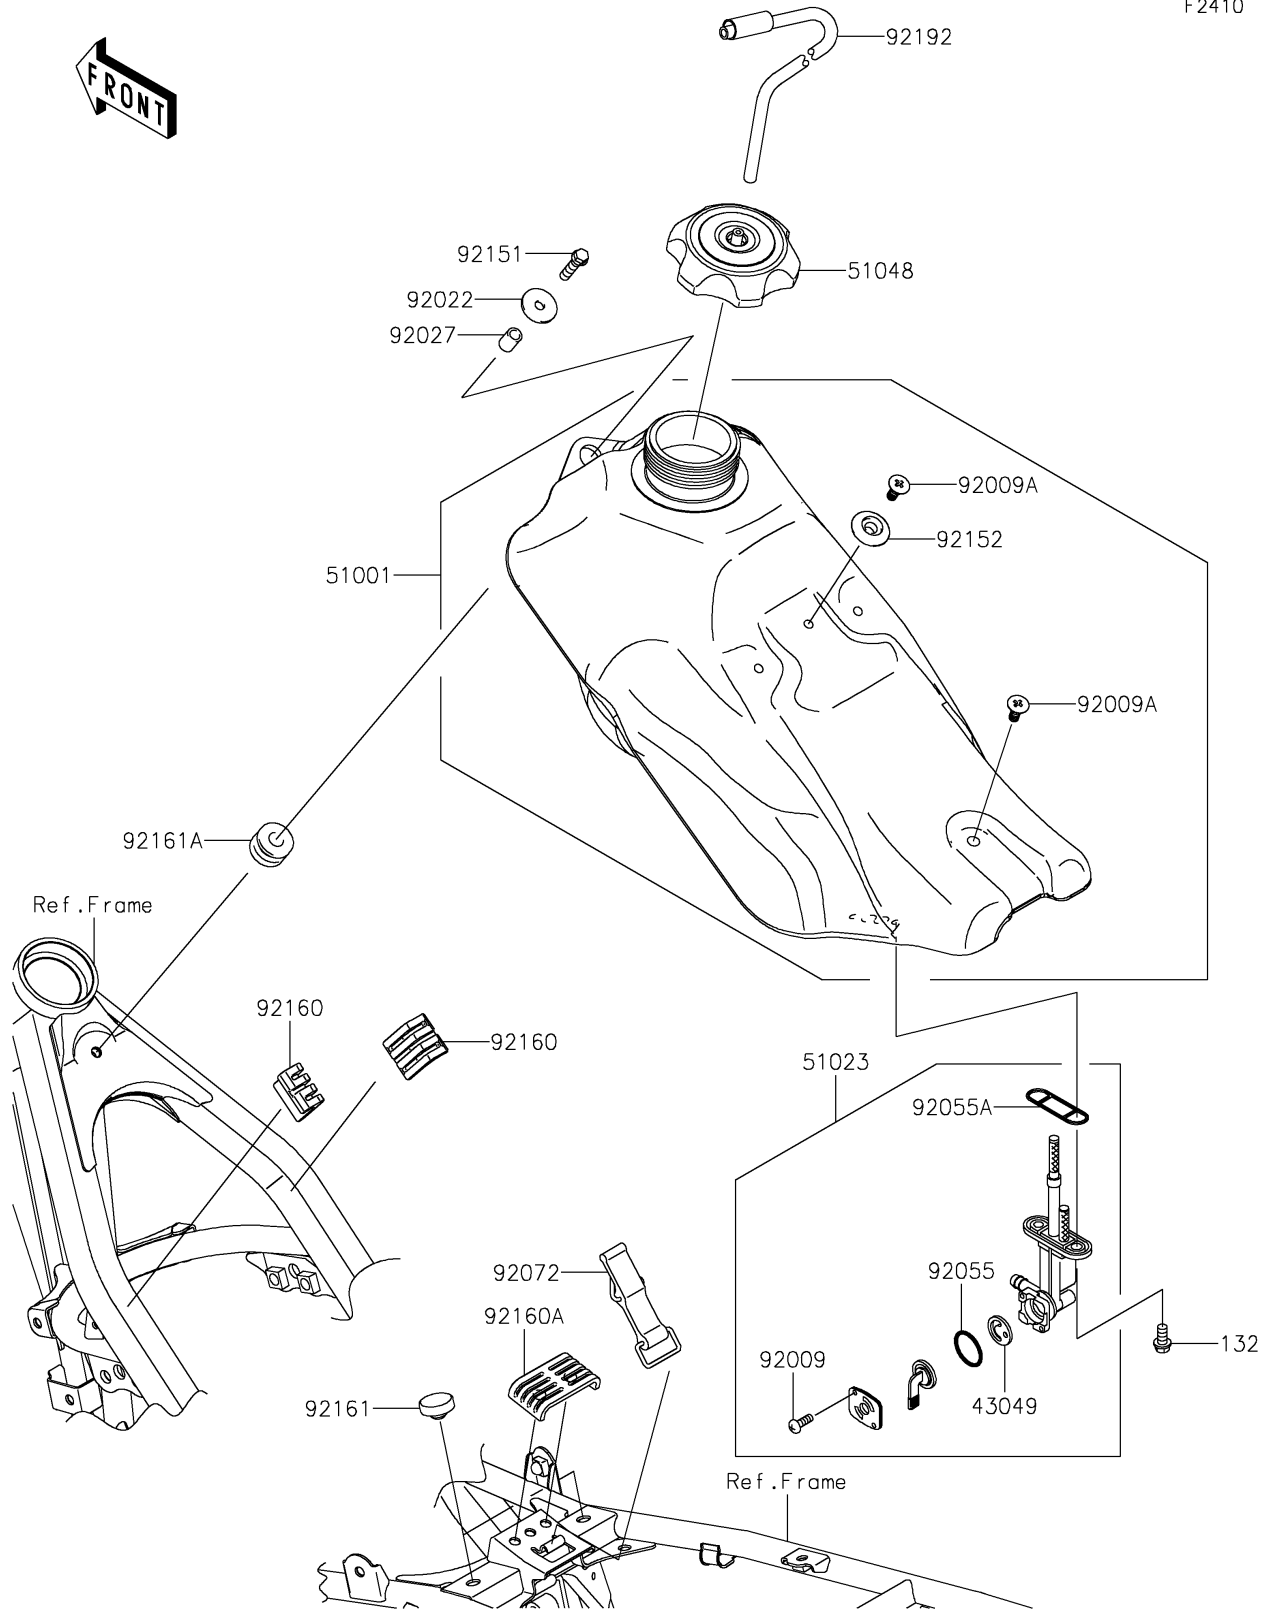

2021 KLX®140R L PARTS DIAGRAM

Fuel Tank

F2410

2021 KLX®140R L PARTS LIST

Fuel Tank

ITEM NAME	PART NUMBER	QUANTITY
BOLT-FLANGED-SMALL,6X12 (Ref # 132)	132BA0612	2
PACKING,VALVE (Ref # 43049)	43049-1102	1
TANK-COMP-FUEL (Ref # 51001)	51001-0847	1
TAP-ASSY,FUEL (Ref # 51023)	51023-0720	1
CAP-ASSY-TANK,FUEL (Ref # 51048)	51048-0009	1
SCREW,3X5 (Ref # 92009)	92009-1123	2
SCREW,6MM (Ref # 92009A)	92009-1971	2
WASHER,6.5X24X2 (Ref # 92022)	92022-1690	1
COLLAR,6.8X10X14 (Ref # 92027)	92027-1966	1
RING-O,FUEL TAP LEVER (Ref # 92055)	92055-0960	1
RING-O,FUEL TAP PACKING (Ref # 92055A)	92055-1112	1
BAND,FUEL TANK (Ref # 92072)	92072-0109	1
BOLT,FLANGED-SMALL,6X25 (Ref # 92151)	92151-1930	1
COLLAR (Ref # 92152)	92152-0569	1
DAMPER,FUEL TANK (Ref # 92160)	92160-1328	2
DAMPER,FUEL TANK,RR (Ref # 92160A)	92160-1397	1
DAMPER (Ref # 92161)	92161-0336	2
DAMPER (Ref # 92161A)	92161-1523	1
TUBE (Ref # 92192)	92192-0161	1