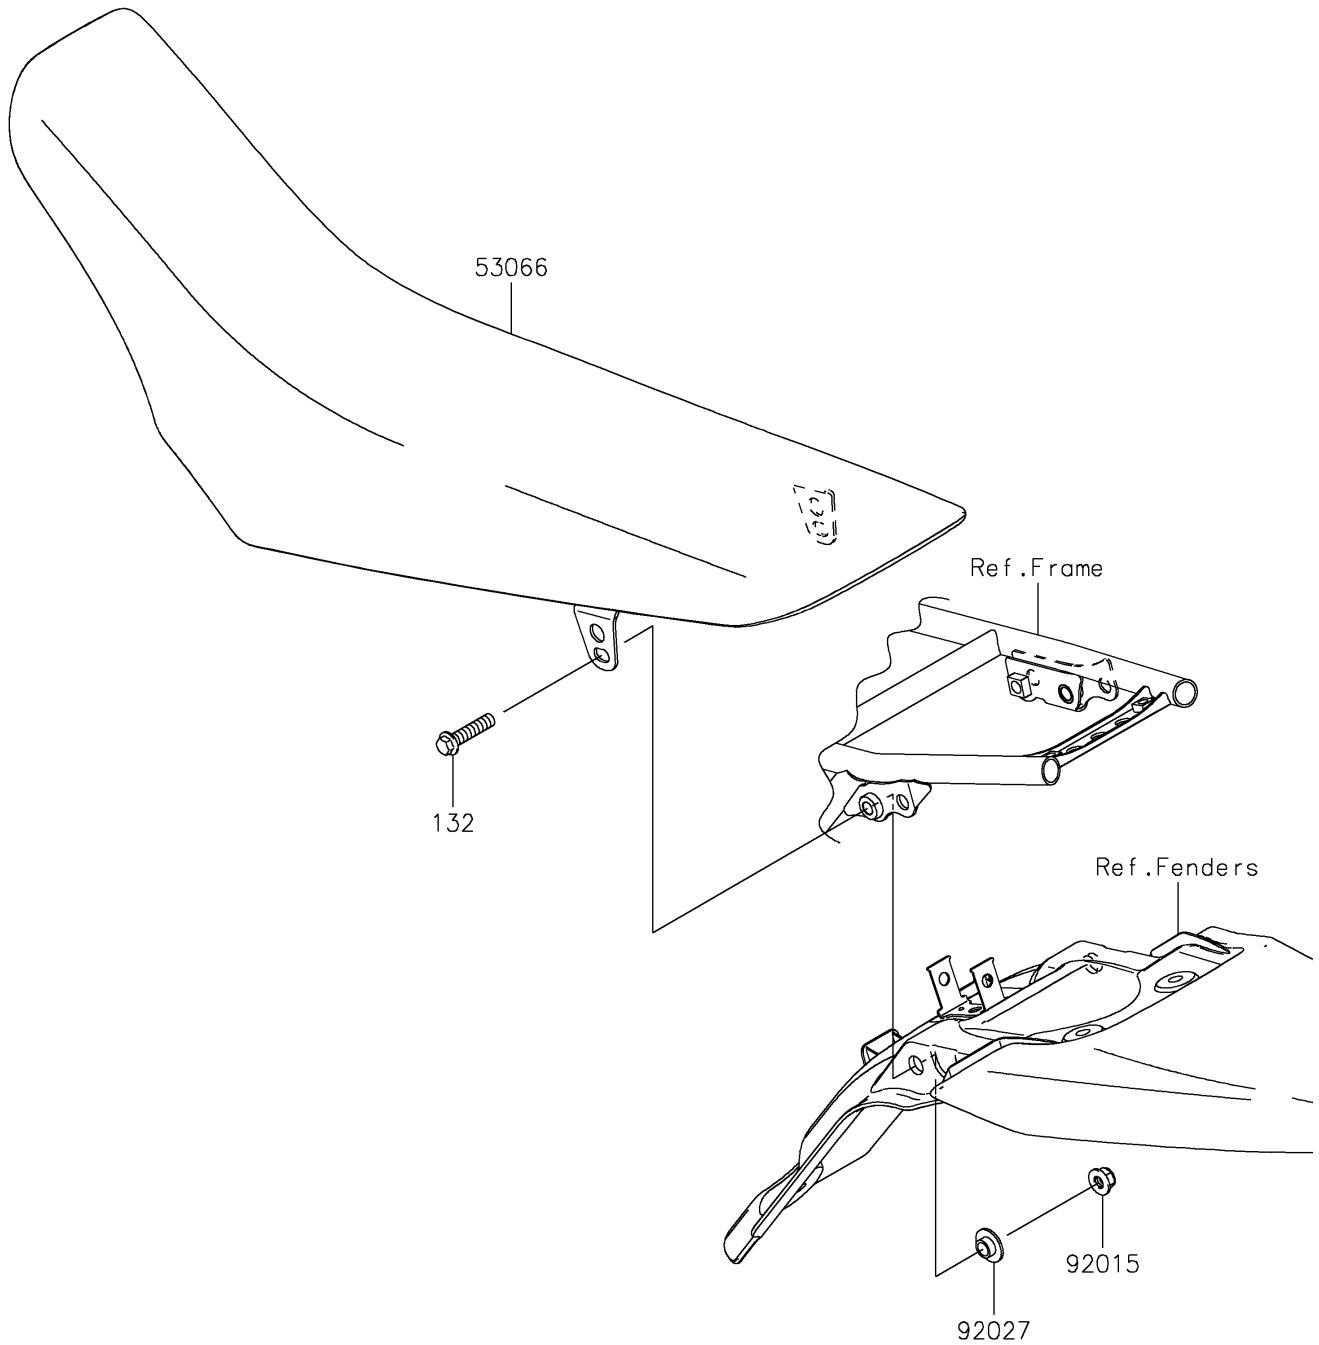

2021 KLX®140R L PARTS DIAGRAM

Seat

F2510

2021 KLX®140R L PARTS LIST

Seat

ITEM NAME	PART NUMBER	QUANTITY
BOLT-FLANGED-SMALL,8X35 (Ref # 132)	132BA0835	2
SEAT-ASSY,DUAL,GREEN/BLACK (Ref # 53066)	53066-0457-49F	1
NUT,8MM (Ref # 92015)	92015-1432	2
COLLAR (Ref # 92027)	92027-1745	2