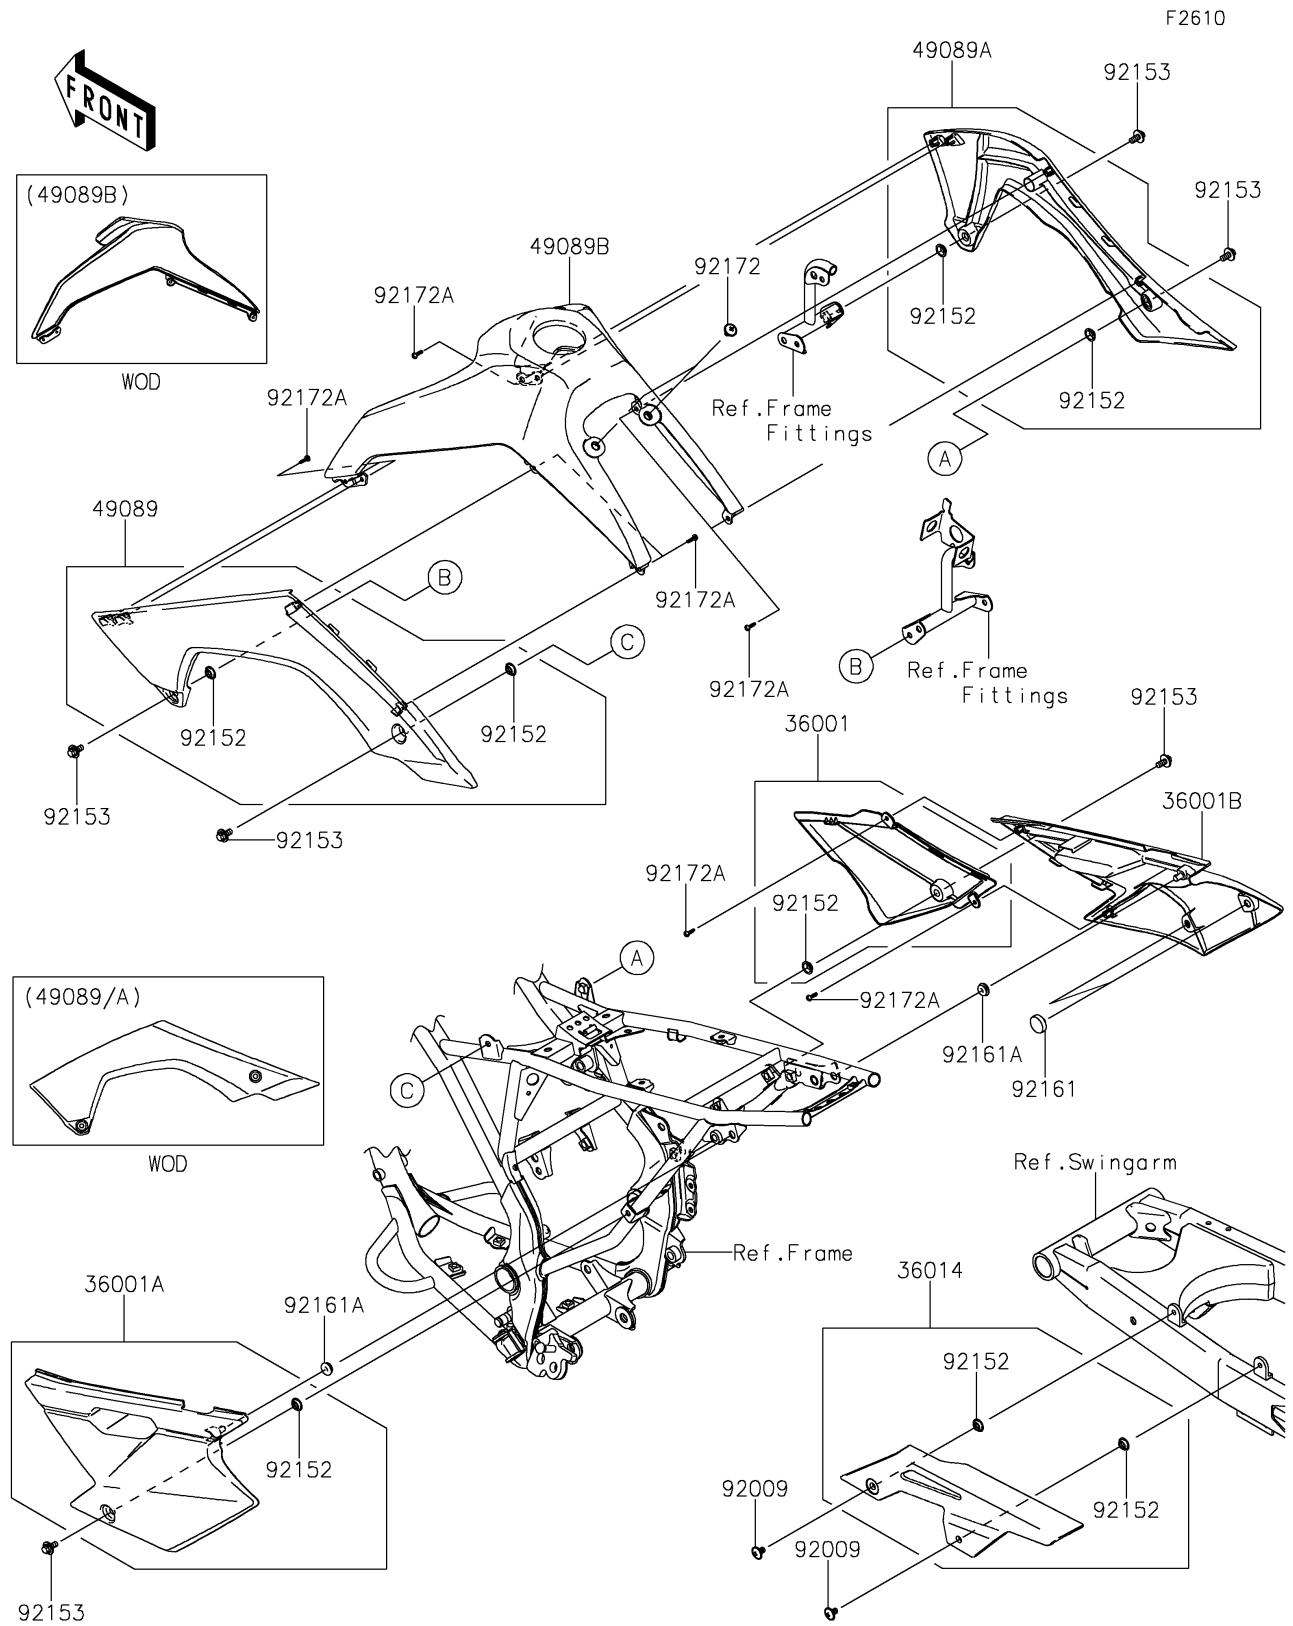

2021 KLX®140R L PARTS DIAGRAM

Side Covers/Chain Cover

2021 KLX®140R L PARTS LIST

Side Covers/Chain Cover

ITEM NAME	PART NUMBER	QUANTITY
COVER-SIDE,FR,RH,EBONY (Ref # 36001)	36001-0125-6C	1
COVER-SIDE,RR,LH,B.WHITE (Ref # 36001A)	36001-0154-266	1
COVER-SIDE,RR,RH,B.WHITE (Ref # 36001B)	36001-0156-266	1
CASE-CHAIN (Ref # 36014)	36014-0044	1
SHROUD-ENGINE,LH,L.GREEN (Ref # 49089)	49089-0053-290	1
SHROUD-ENGINE,RH,L.GREEN (Ref # 49089A)	49089-0054-290	1
SHROUD-ENGINE,UPP,L.GREEN (Ref # 49089B)	49089-0954-290	1
SCREW,6X10 (Ref # 92009)	92009-1729	2
COLLAR,8.8X11.2X4 (Ref # 92152)	92152-0909	8
BOLT,FLANGED,6X14 (Ref # 92153)	92153-0936	6
DAMPER (Ref # 92161)	92161-0336	2
DAMPER (Ref # 92161A)	92161-0631	2
SCREW,6X10 (Ref # 92172)	92172-0098	2
SCREW,TAPPING,4X12 (Ref # 92172A)	92172-0233	10