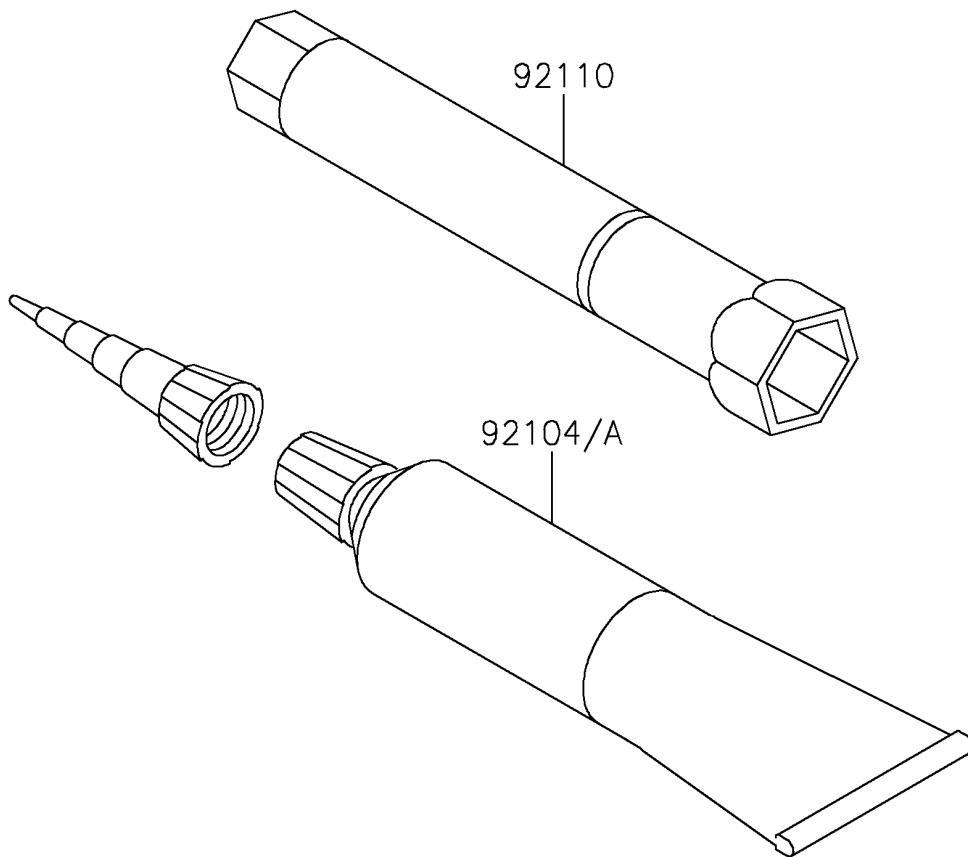

2021 KLX®140R L PARTS DIAGRAM

Owner's Tools

F2810

2021 KLX®140R L PARTS LIST

Owner's Tools

ITEM NAME	PART NUMBER	QUANTITY
GASKET-LIQUID,TB1211F,CLEAR (Ref # 92104)	92104-0004	1
GASKET-LIQUID,TB1216B,BLACK (Ref # 92104A)	92104-1064	1
TOOL-WRENCH,BOX,16MM (Ref # 92110)	92110-1206	1